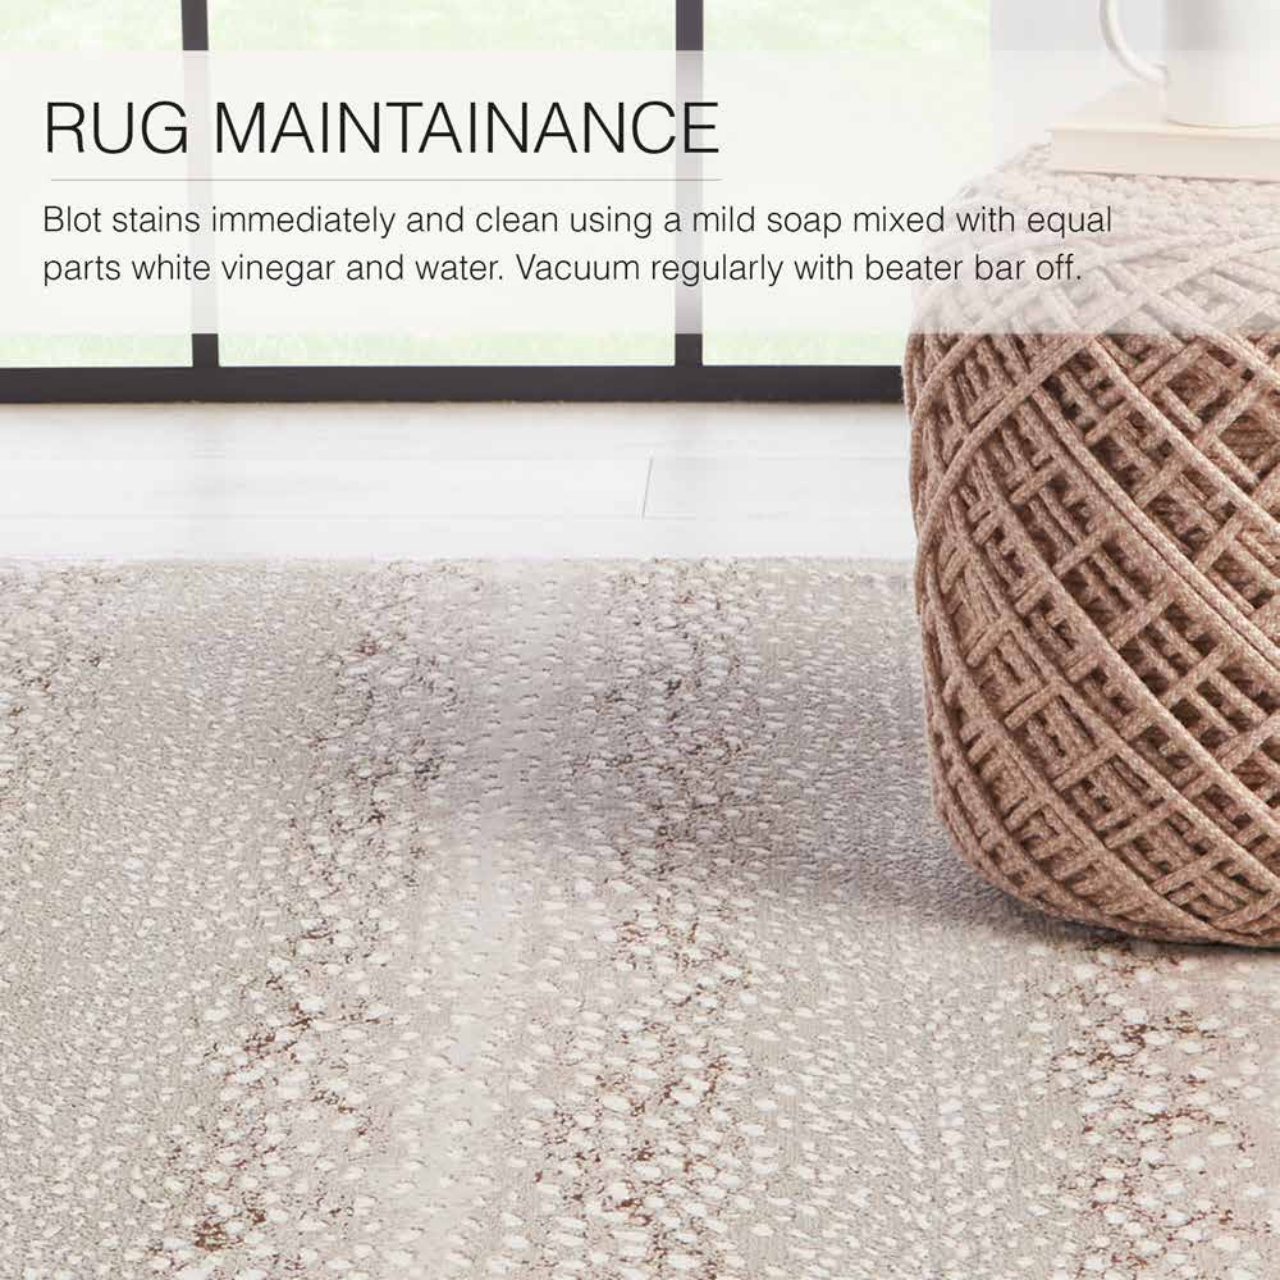

ANIMAL PATTERN RUG

GRAY & ROSE GOLD

Kid & Pet
Friendly

Power
Loomed

High- Low
Profile

Easy
Care

CONTEMPORARY GLAMOUR

This power-loomed rug features animal print, paired with stain-resistant polypropylene for a show-stopping, yet surprisingly versatile appeal.

TEXTURE RICH

Soft to the touch & alluring with a distinctive high-low texture.

RUG MAINTAINANCE

Blot stains immediately and clean using a mild soap mixed with equal parts white vinegar and water. Vacuum regularly with beater bar off.

STYLISH ACCENT

To ensure a perfect match, the color scheme includes the following colors:

FIBER AT A GLANCE

Rug Material	Texture	Durability	Moisture Resistance	Stain Resistance	Minimal Shedding	Sustainable
Wool	Medium	High	✓	✓	×	✓
Cotton	Soft	Average	×	×	✓	✓
Acrylic	Soft	Average	×	×	✓	×
Silk	Soft	Low/Average	×	×	✓	✓
Viscose/Rayon	Soft	Low	×	×	×	×
Jute/Sisal/Hemp	Course	Average	×	×	×	✓
Polypropylene/ Polyester/PET	Medium/Soft	High	✓	✓	✓	×