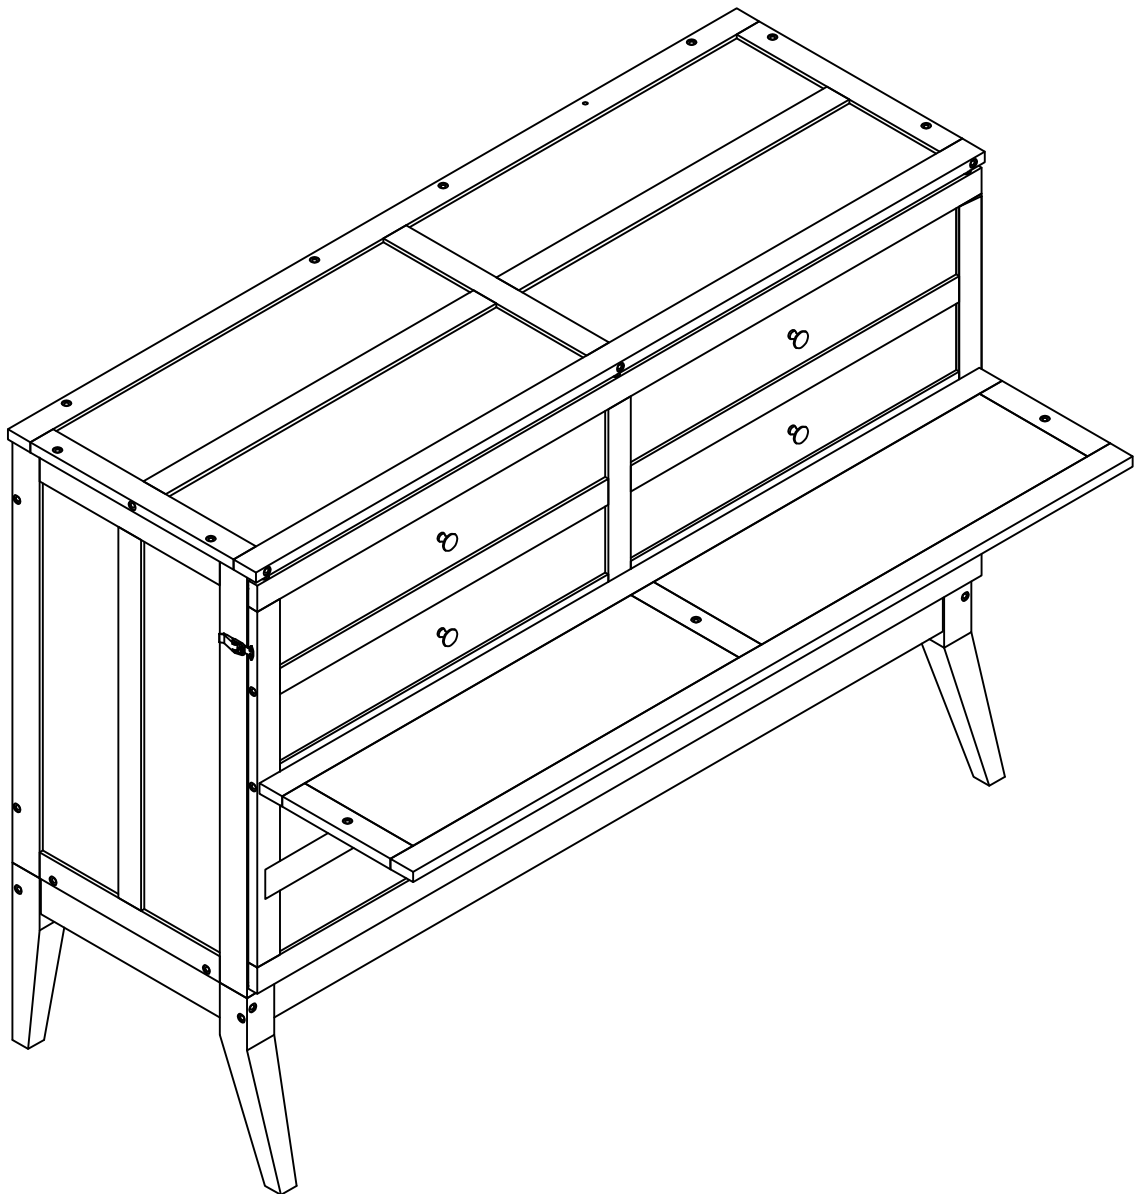

ASSEMBLY INSTRUCTION

SKU CODE: (WF312979-WF312980)

OPTION 1:

OPTION 2:

ASSEMBLY INSTRUCTION

Part List & Hardware List (Box 1-WF312979)

1C

WoodBar-1pc

1D

WoodBar-1pc

1E

Panel-4pcs

1F

WoodBar-2pc

1G

WoodBar-1pc