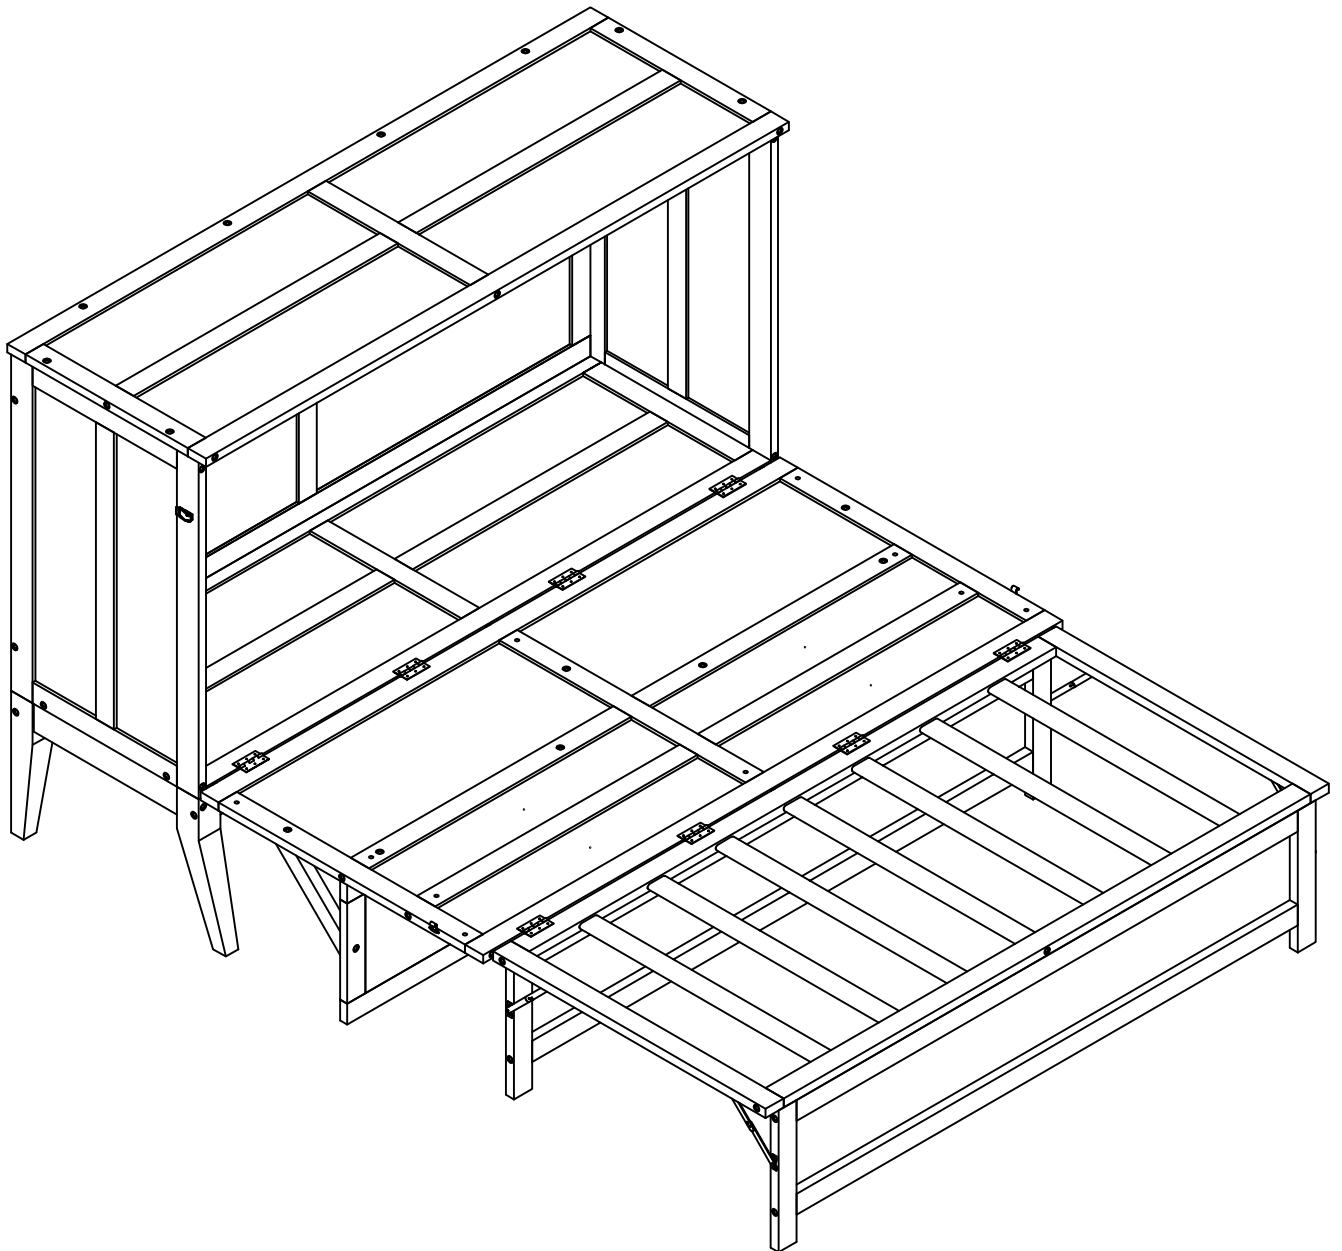

ASSEMBLY INSTRUCTION

SKU CODE: (WF312979-WF312980)

OPTION 1:

OPTION 2:

ASSEMBLY INSTRUCTION

Part List & Hardware List (Box 1-WF312979)

1C

WoodBar-1pc

1D

WoodBar-1pc

1E

Panel-4pcs

1F

WoodBar-2pc

1G

WoodBar-1pc