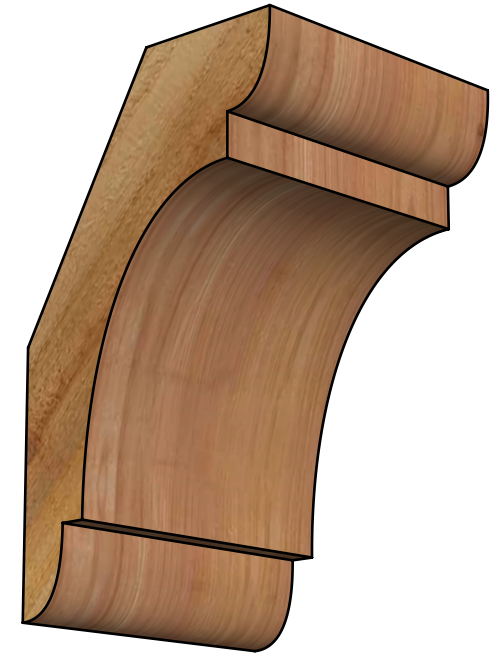

BRC06X06X10OLY00RWR

6"W X 6"D X 10"H OLYMPIC ROUGH SAWN BRACE, WESTERN RED CEDAR

SIDE

FRONT

EKENA MILLWORK
 2300 WEST MAIN ST.
 CLARKSVILLE, TX 75426
 TOLL FREE: 866-607-0453
 WWW.EKENAMILLWORK.COM

NOTES

1. INSTALLATION TO BE COMPLETED IN ACCORDANCE WITH MANUFACTURER'S SPECIFICATIONS.
2. DRAWING MAY NOT BE TO SCALE
3. THIS DRAWING IS INTENDED FOR DESIGN AND PLANNING PURPOSES ONLY.
4. ALL INFORMATION CONTAINED HEREIN WAS CURRENT AT THE TIME OF DEVELOPMENT BUT MUST BE REVIEWED AND APPROVED BY THE PRODUCT MANUFACTURER TO BE CONSIDERED ACCURATE.
5. PRODUCTS ARE NOT KILN DRIED. THIS ITEM IS UNIQUE AND WILL CONTAIN THE NATURAL VARIATIONS THAT THE WOOD SPECIES OFFERS. THIS MAY RESULT IN VARIATIONS UP TO 1/4"