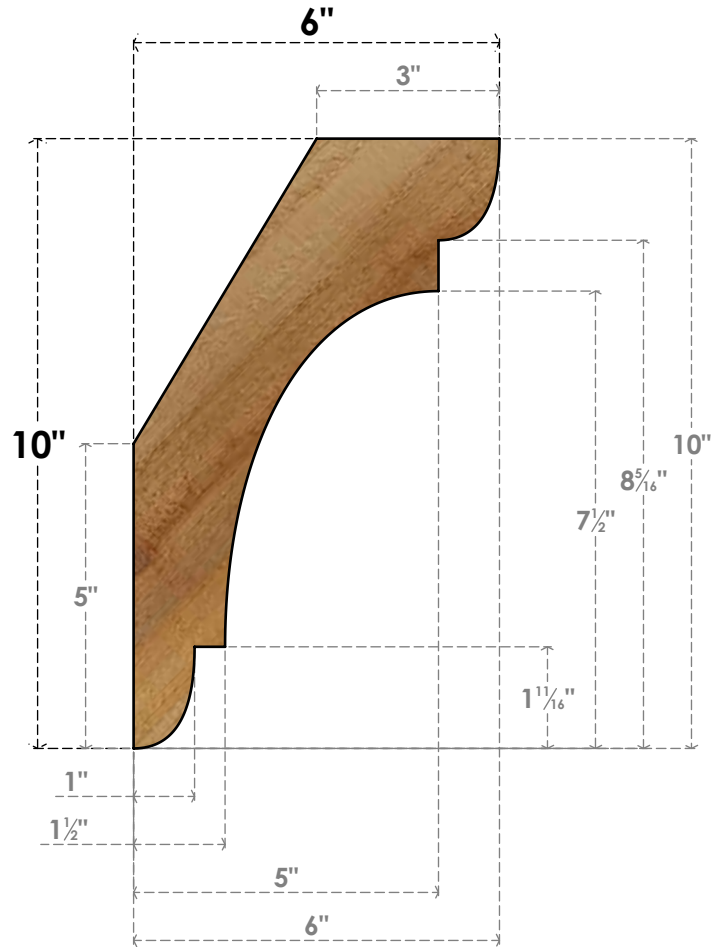

BRC06X06X10OLY00RWR

6"W X 6"D X 10"H OLYMPIC ROUGH SAWN BRACE, WESTERN RED CEDAR

SIDE

FRONT

EKENA MILLWORK
 2300 WEST MAIN ST.
 CLARKSVILLE, TX 75426
 TOLL FREE: 866-607-0453
 WWW.EKENAMILLWORK.COM

NOTES

1. INSTALLATION TO BE COMPLETED IN ACCORDANCE WITH MANUFACTURER'S SPECIFICATIONS.
2. DRAWING MAY NOT BE TO SCALE
3. THIS DRAWING IS INTENDED FOR DESIGN AND PLANNING PURPOSES ONLY.
4. ALL INFORMATION CONTAINED HEREIN WAS CURRENT AT THE TIME OF DEVELOPMENT BUT MUST BE REVIEWED AND APPROVED BY THE PRODUCT MANUFACTURER TO BE CONSIDERED ACCURATE.
5. PRODUCTS ARE NOT KILN DRIED. THIS ITEM IS UNIQUE AND WILL CONTAIN THE NATURAL VARIATIONS THAT THE WOOD SPECIES OFFERS. THIS MAY RESULT IN VARIATIONS UP TO 1/4"