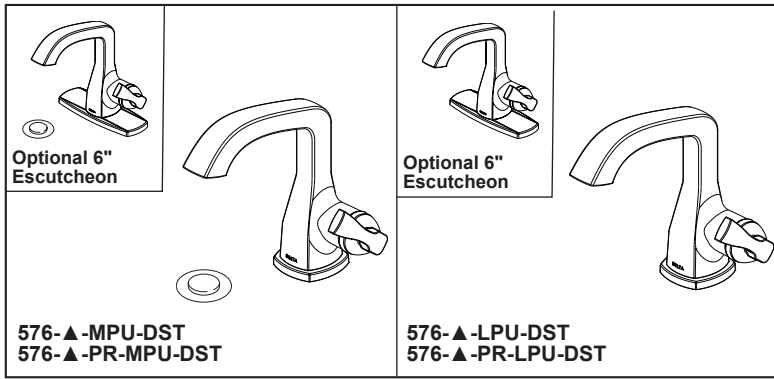

STANDARD SPECIFICATIONS:

- Max. flow rate 1.2 gpm @ 60 psi, 4.5 L/min @ 414 kPa
- One or three hole mount (escutcheon included)
- Solid metal construction
- Diamond coated ceramic cartridge
- 1/4" O.D. straight, staggered PEX supply tubes
- Model has metal drain with push pop-up type fitting with plated flange and stopper, no lift rod hole
- "LPU" models less pop-up drain; no lift rod hole
- Optional red/blue indicator ring provided with model

WARRANTY

- Parts and Finish - Lifetime limited warranty; or for commercial purchasers, 10 years for multi-family residential (apartments and condominiums) and 5 years for all other commercial uses, in each case from the date the product is received by the original purchaser or their authorized representative (installation contractor, etc.).
- Electronic Parts and Batteries (if applicable) - 5 years from the date the product is received by the original purchaser or their authorized representative (installation contractor, etc.); or for commercial purchasers, 1 year from the date the product is received by the original purchaser or their authorized representative (installation contractor, etc.). No warranty is provided on batteries.

COMPLIES WITH:

- ASME A112.18.1 / CSA B125.1
- ASME A112.18.2 / CSA B125.2
- ♿ Indicates compliance to
- ICC/ANSI A117.1
- EPA WaterSense®

▲ Designate Proper Finish Suffix

Delta reserves the right (1) to make changes in specifications and materials, and (2) to change or discontinue models, both without notice or obligation. Dimensions are for reference only. See current full-line price book or www.deltafaucet.com for finish options and product availability.

DSP-L-576-MPU-DST Rev. A

Delta Faucet Company

55 E. 111th Street, Indianapolis, IN 46280
350 South Edgeware Road, St. Thomas, ON N5P 4L1
© 2023 Delta Faucet Company