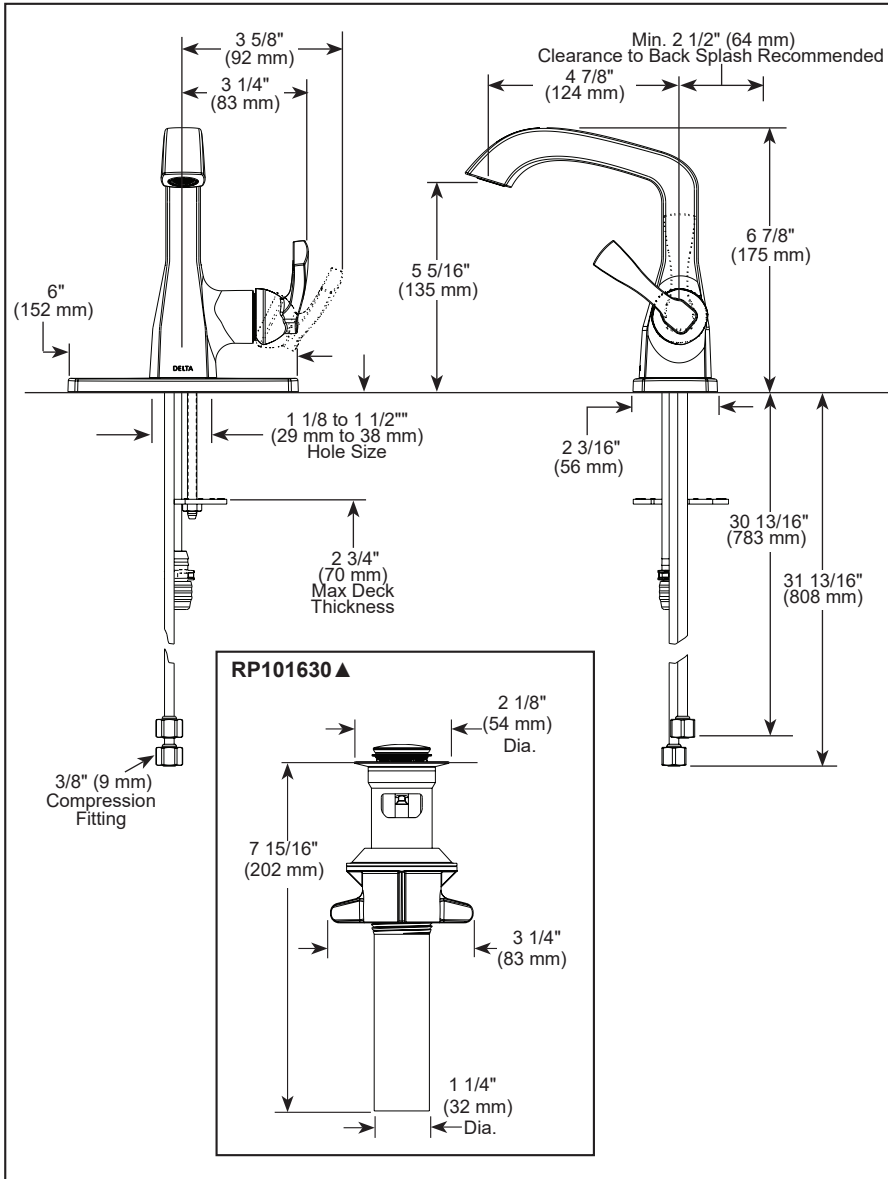

STANDARD SPECIFICATIONS:

- Max. flow rate 1.2 gpm @ 60 psi, 4.5 L/min @ 414 kPa
- One or three hole mount (escutcheon included)
- Solid metal construction
- Diamond coated ceramic cartridge
- 1/4" O.D. straight, staggered PEX supply tubes
- Model has metal drain with push pop-up type fitting with plated flange and stopper, no lift rod hole
- "LPU" models less pop-up drain; no lift rod hole
- Optional red/blue indicator ring provided with model

WARRANTY

- Parts and Finish - Lifetime limited warranty; or for commercial purchasers, 10 years for multi-family residential (apartments and condominiums) and 5 years for all other commercial uses, in each case from the date the product is received by the original purchaser or their authorized representative (installation contractor, etc.).
- Electronic Parts and Batteries (if applicable) - 5 years from the date the product is received by the original purchaser or their authorized representative (installation contractor, etc.); or for commercial purchasers, 1 year from the date the product is received by the original purchaser or their authorized representative (installation contractor, etc.). No warranty is provided on batteries.

COMPLIES WITH:

- ASME A112.18.1 / CSA B125.1
- ASME A112.18.2 / CSA B125.2
- ♿ Indicates compliance to
- ICC/ANSI A117.1
- EPA WaterSense®

▲ Designate Proper Finish Suffix

Delta reserves the right (1) to make changes in specifications and materials, and (2) to change or discontinue models, both without notice or obligation. Dimensions are for reference only. See current full-line price book or www.deltafaucet.com for finish options and product availability.

DSP-L-576-MPU-DST Rev. A

Delta Faucet Company

55 E. 111th Street, Indianapolis, IN 46280
350 South Edgeware Road, St. Thomas, ON N5P 4L1
© 2023 Delta Faucet Company