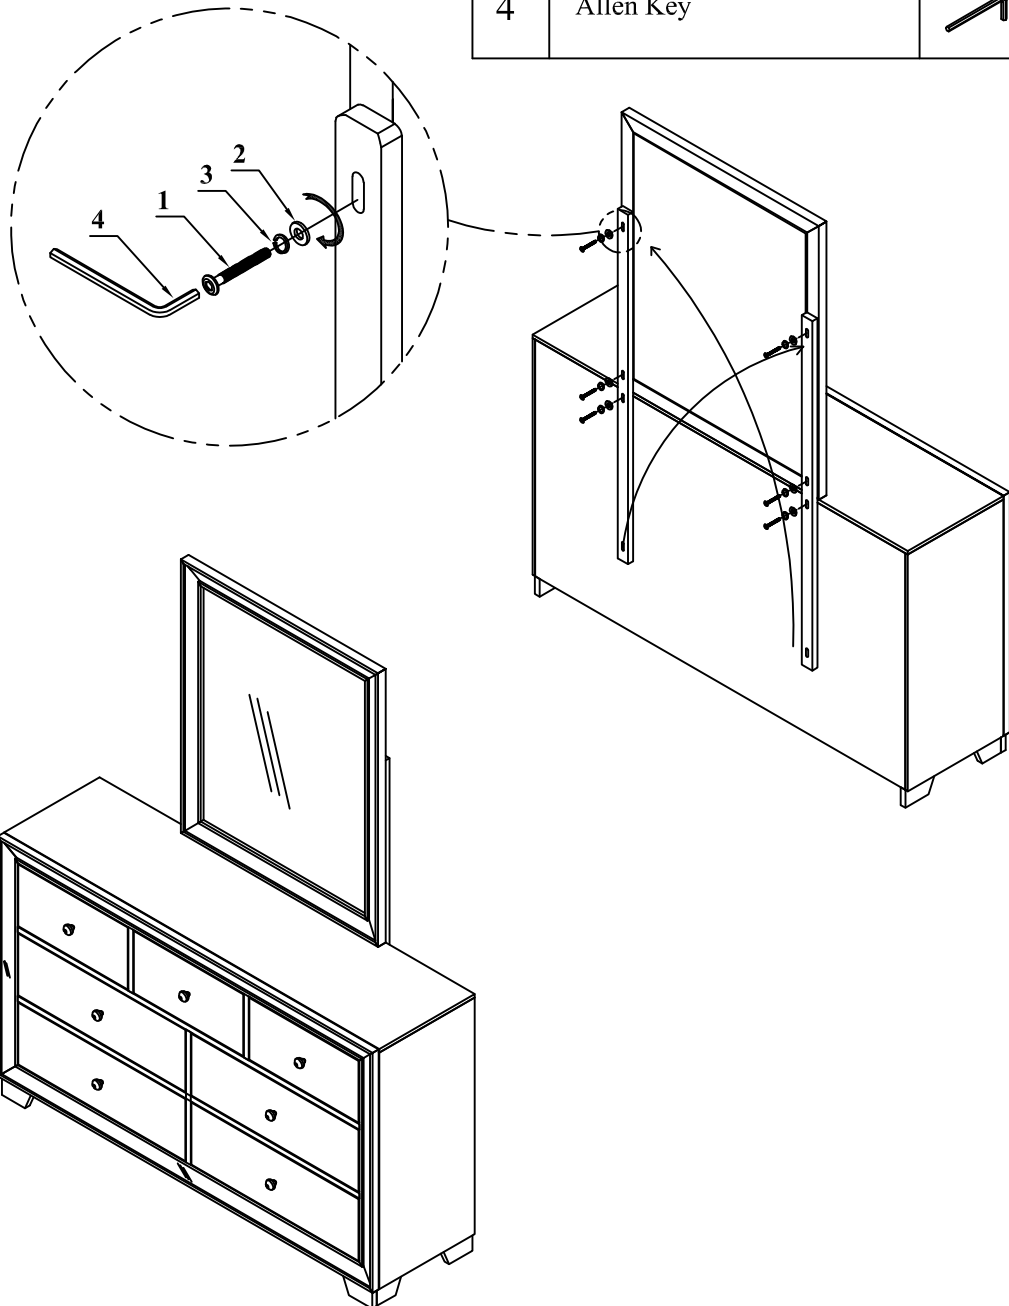

ASSEMBLY INSTRUCTION

MODEL:52379/52431/52545/52593/52594/52636 DRESSER & MIRROR

Part Lists				Hardware Lists			
NO.	Description	Sketch	Q'ty	NO.	Description	Sketch	Q'ty
A	Door Dresser		1 Pc	1	Bolts (Ø 13 x 1/4 x 35mm)		6 Pcs
B	Mirror		1 Pc	2	Flat washer M6 x 19		6 Pcs
C	Mirror supports		2 Pcs	3	Lock washer Ø1/4"		6 Pcs
				4	Allen Key		1 Pc