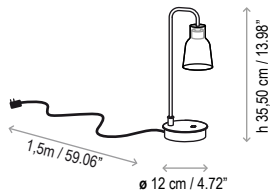

Lamps description

⊙ 3 W LED
Lumens: 345 lm
CRI: 90
Degrees Kelvin: 2700°

Voltage: 120V~60Hz

⊠ 1 Box 7.87 x 11.42 x 21.26 inches

Vol.: 1.1054 ft³

Weight: 4.08 lbs / Net weight: 2.09 lbs

Certifications:  

 Photometrics made according to the position the lights are shown in the catalogue and price list.

Measures

Interruptor en el cable / Through cord switch

Interruptor Proxy Dimmer / Proxy Dimmer Switch

Drip M/36

Interruptor en el cable / Through cord switch

Interruptor Proxy Dimmer / Proxy Dimmer Switch

Drip M/50