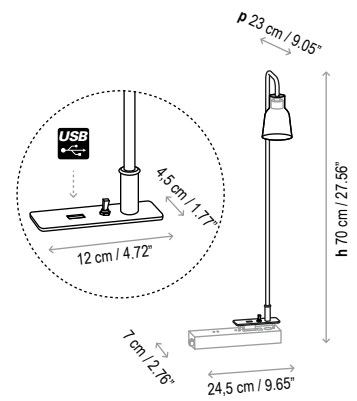

Drip M/36

Drip M/50

Drip M/70

Drip P/131