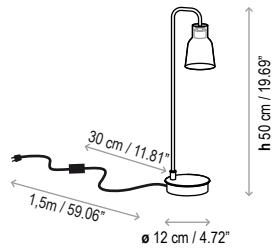

Lamps description

⊙ 3 W LED
Lumens: 345 lm
CRI: 90
Degrees Kelvin: 2700°

Voltage: 120V~60Hz

⊠ 1 Box 7.87 x 11.42 x 21.26 inches

Vol.: 1.1054 ft³

Weight: 4.08 lbs / Net weight: 2.09 lbs

Certifications:  

 Photometrics made according to the position the lights are shown in the catalogue and price list.

Measures

Interruptor en el cable / Through cord switch

Interruptor Proxy Dimmer / Proxy Dimmer Switch

Drip M/36

Interruptor en el cable / Through cord switch

Interruptor Proxy Dimmer / Proxy Dimmer Switch

Drip M/50