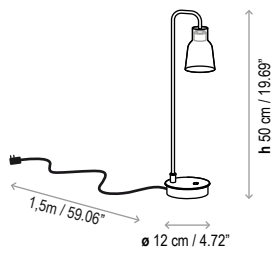

Interruptor Proxy Dimmer / Proxy Dimmer Switch