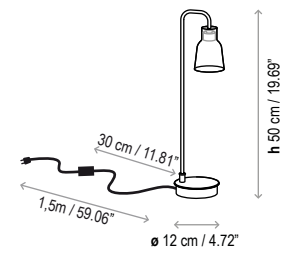

Measures

Interruptor en el cable / Through cord switch