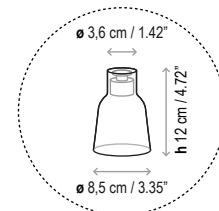

Name: Drip M/50

Design: Christophe Mathieu / 2017

Typology: Table Lamp

Environment: Indoor

Technical description:

Drip is an extensive family of luminaires designed for all types of applications, from residential & hospitality applications to retail and corporate.

One of the qualities of this program is the ease of maintaining in terms of functionality and cleanliness. The glass can be cleaned with easy removal from the structure. It does not have screws. Water and non-abrasive soap can be used for cleaning.

Lamps description

⊙ 3 W LED
Lumens: 345 lm
CRI: 90
Degrees Kelvin: 2700°

Voltage: 120V~60Hz

⊠ 1 Box 7.87 x 11.42 x 21.26 inches

Vol.: 1.1054 ft³

Weight: 4.08 lbs / Net weight: 2.09 lbs

Certifications:

Photometrics made according to the position the lights are shown in the catalogue and price list.

Ref Finishings

2590230338U Through Cord Switch
Transparent Glass

2590230339U Through Cord Switch
Frosted Glass

2590230381U Through Cord Switch
Green Glass

2590230386U Through Cord Switch
Blue Glass

2590231238U Proxy Dimmer Switch
Transparent Glass

2590231239U Proxy Dimmer Switch
Frosted Glass

2590231281U Proxy Dimmer Switch
Green Glass

2590231286U Proxy Dimmer Switch
Blue Glass

Structure finish: Ebony black

Borosilicate glass

Black cable

Custom Options:
Custom finish: desired RAL color code
to be indicated.

Measures