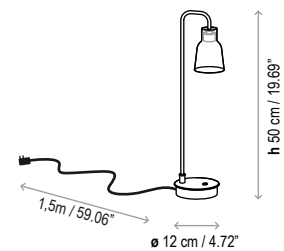

Interruptor Proxy Dimmer / Proxy Dimmer Switch