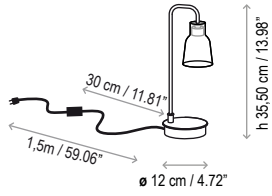

Lamps description

⊙ 3 W LED
Lumens: 345 lm
CRI: 90
Degrees Kelvin: 2700°

Voltage: 120V~60Hz

⊠ 1 Box 7.87 x 11.42 x 21.26 inches

Vol.: 1.1054 ft³

Weight: 4.08 lbs / Net weight: 2.09 lbs

Certifications:  

 Photometrics made according to the position the lights are shown in the catalogue and price list.

Measures

Interruptor en el cable / Through cord switch

Interruptor Proxy Dimmer / Proxy Dimmer Switch

Drip M/36

Interruptor en el cable / Through cord switch

Interruptor Proxy Dimmer / Proxy Dimmer Switch

Drip M/50