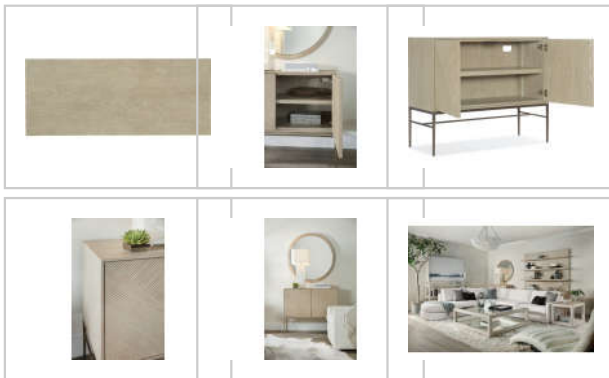

Hooker Furniture Living Room Cascade Credenza

Hooker Furniture

www.hookerfurniture.com

SKU: 6120-85006-80

Width: 44.25" (112.4 cm)

Depth: 18" (45.7 cm)

Height: 36" (91.4 cm)

Weight: 145 lb (65.2 kg)

Volume: 24.06 cu ft (0.7 m³)

Carton Width: 21.5 (54.6 cm)

Carton Length: 47.75" (121.3 cm)

Carton Height: 40.5 (102.9 cm)

Carton Weight: 161 lb (72.4 kg)

Type: Cabinets, Credenza Cabinets

Category: Living Room

Collection: Cascade

Number of Shelves: 1

Number of Drawers: 0

Number of Leaves: 0

Style: Transitional

Finish: Light Wood

Brand: Hooker Furniture

Product Description: With a tranquil Zen vibe, the versatile Cascade Credenza is crafted of Oak Veneers in a soft taupe finish with slender metal legs. The Terrain finish is dry-brushed for a casual and tactile feel with reeded fronts on the two doors. The pair of doors has soft-close hinges and touch latches and one adjustable shelf behind.

Collection Features: Designed to interject a sense of calm and tranquility into interior spaces, the Cascade Collection creates an elegant - yet livable retreat from our modern day, fast-paced lifestyles. Characterized by its light and airy neutral color palette and use of mixed materials including oak, lacquered burlap, metal accents and champagne-tone hardware, the collection's modern styling can easily find its way into a variety of interiors across the country. As soothing as water falling from a steep rocky slope, the Cascade Collection was designed to spark Zen, tranquility and calmness in any living space.

Status: New

Finish: Terrain: a soft, taupe finish on oak veneers. Distressing includes dry brushing. Champagne colored metal base.