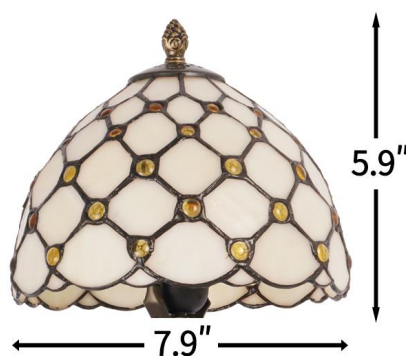

PRODUCT SIZE

E26*1

(Incl Warm Light Source)

Color: Antique Bronze

Material: Glass + Resin

Control Method: Push Button Switch

Net Weight: 3.64 lbs