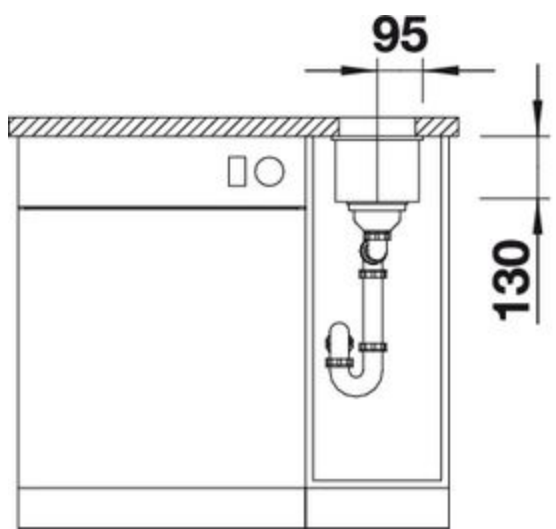

## Details

---

Top View

Side View

Front View

Scope of supply

---

3 1/2" basket strainer, fixing kit 218 269 included (sealing not included)

## Design tips

---

Cabinet Width: 30 cm  
Bowl depth: 130 mm  
Corner radius: 10mm  
Cut out size: 160 x 400 x R10

Cut out information supplied with bowls.  
Cut out CNC files also available on [www.blanco.co.uk](http://www.blanco.co.uk) for download.