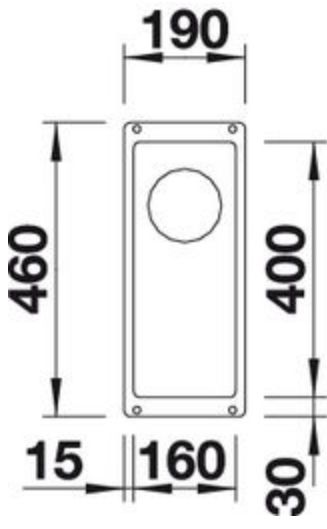

## Details

---

Top View

Side View

Front View

Scope of supply

---

3 1/2" basket strainer, fixing kit 218 269 included (sealing not included)

## Design tips

---

Cabinet Width: 30 cm  
Bowl depth: 130 mm  
Corner radius: 10mm  
Cut out size: 160 x 400 x R10

Cut out information supplied with bowls.  
Cut out CNC files also available on [www.blanco.co.uk](http://www.blanco.co.uk) for download.