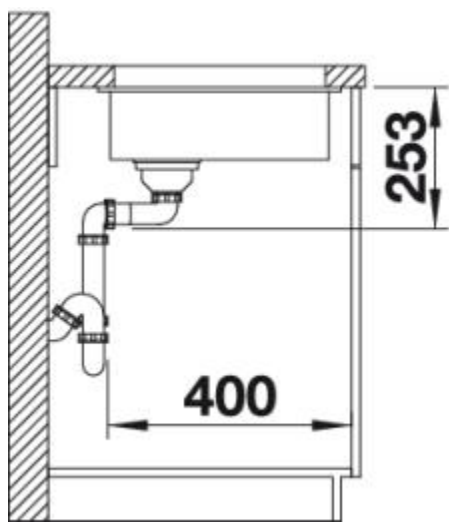

## Details

---

Top View

Side View

Front View

Scope of supply

---

3 1/2" basket strainer, fixing kit 218 269 included (sealing not included)

## Design tips

---

Cabinet Width: 30 cm  
Bowl depth: 130 mm  
Corner radius: 10mm  
Cut out size: 160 x 400 x R10

Cut out information supplied with bowls.  
Cut out CNC files also available on [www.blanco.co.uk](http://www.blanco.co.uk) for download.