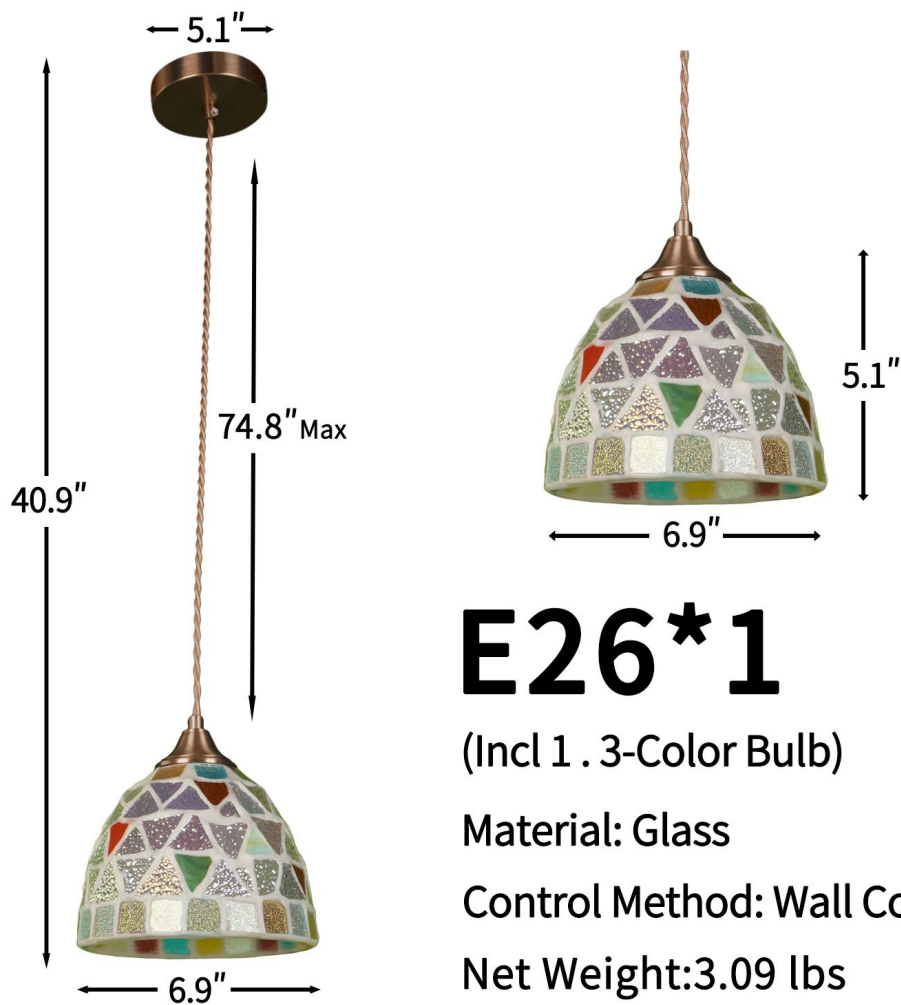

PRODUCT SIZE

E26*1

(Incl 1 . 3-Color Bulb)

Material: Glass

Control Method: Wall Control

Net Weight: 3.09 lbs