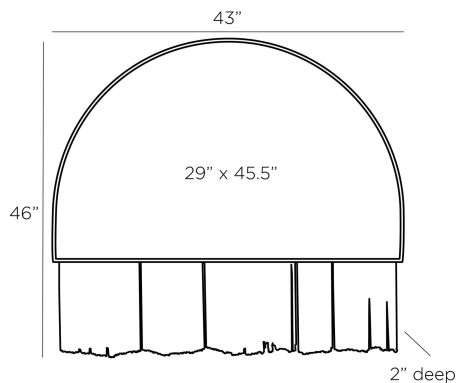

ARTERIO RS

OZZY MIRROR

4683
Antique Brass

Exuding art deco glamour with a slight edge, this stunning mirror takes the spotlight. The demilune mirror is framed in antiqued brass iron with antiqued brass chain detailing that gives the piece a uniqueness look to any wall. Security cleat hanging hardware allows this mirror to hang vertically. Finish will vary.

APPEARANCE

Materials	Iron, Iron, Brass, Mirror
Finishes	Antique Brass, Antique Brass, Antique Brass, Plain
Finish Will Vary	Yes
Top Coat/Sealant	Yes

DIMENSIONS

Overall	W: 46 in x D: 2 in x H: 43 in
Actual Mirror	W: 45.5 in x H: 29 in
Accent	H: 12 in

SHIPPING

Shipping Requirements	Truck Ship
Product Weight	53.68 lbs
Gross Weight 1	70.55 lbs
Shipping Box 1	W: 5.91 in x D: 33.86 in x H: 49.61 in

ADDITIONAL INFO

Features	T-Screw Hardware Included
Hanger Position	Vertical Only

CONTRACT

Contract Suitability	Contract Suitable As Is