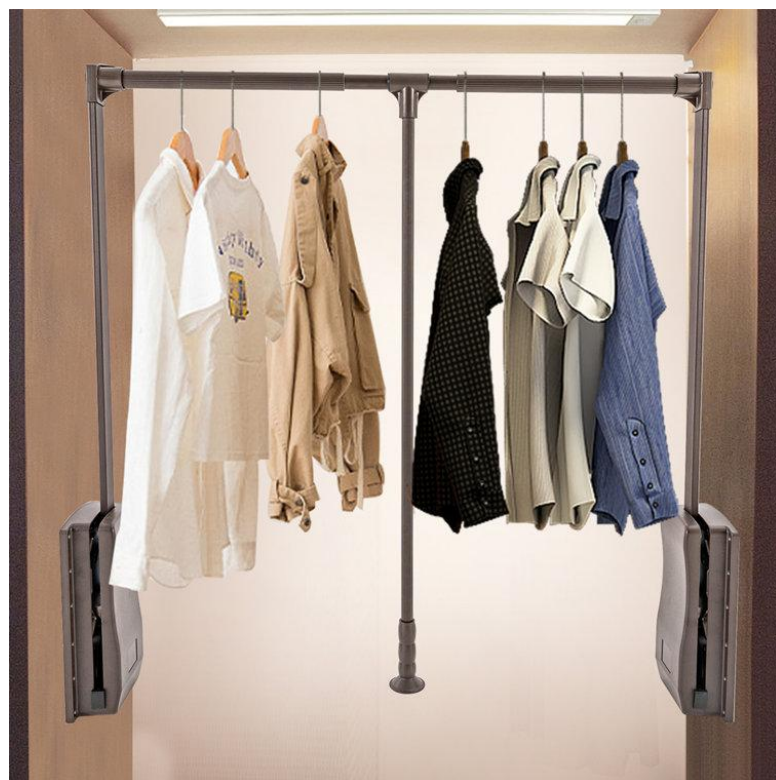

Specification

Material: Aluminium Alloy, ABS

Process: Spray Molding

Style: Modern

Color: Coffee

Assembly Required: Yes

Mounting Type: Wall/Panels Sides

Bearing Capacity: About 30 kg/ 66.13 lbs

Downward Pulling Force: Approx. 5kg /11 lbs

Product Height: 84 cm/ 33 in

Distance between Tie Rods and Side Panels:

3.2cm/1.25in

Buffer Device Size:

26*14*7cm/10.2*5.5*2.75in

Stretch Scope: 89 - 120 cm/35 - 47 in

Package Included

1 * Pull Down Closet Rod

1 * English Manual

All Accessories for Installation

Application

This product is suitable for laundry rooms, bedrooms, living rooms, balconies, or for clothing displays in stores or markets.