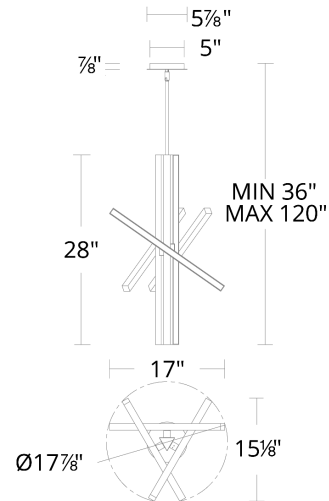

Fixture Type: _____

Catalog Number: _____

Project: _____

Location: _____

Parallax

Pendant 3000K

Model & Size	Color Temp	Finish	LED Watts	LED Lumens	Delivered Lumens
28"	3000K	BK Black	27W	1758	1106

Example: **PD-73128-BK**

For custom requests please contact customs@wacighting.com

DESCRIPTION

Effortlessly deliberate. A complex array of slender light bars create crisp lines, adding a sculptural feel to any space.

FEATURES

- Rotatable arms for desired look
- Three 12" and one 6" downrods included (additional downrods available)
- Spin-on round canopy with minimal hardware
- May be mounted on a sloped ceiling
- Driver concealed within the canopy
- 5 Year warranty

SPECIFICATIONS

Color Temp:	3000K
Input:	120/277 VAC,50/60Hz
CRI:	90
Dimming:	TRIAC: 100-10%
Rated Life:	50000 Hours
Standards:	ETL, cETL Damp Location Listed
Construction:	Extruded aluminum frame with PC diffuser

REPLACEMENT PARTS

RPL-ROD-IN06-BK-01 - 6" rod

RPL-ROD-IN12-BK-01 - 12" rod

FINISHES:

Black

LINE DRAWING:

PD-73128