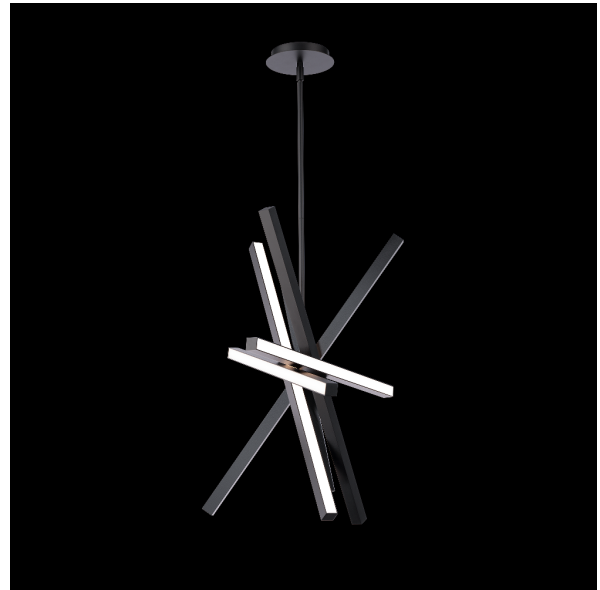

Fixture Type: _____

Catalog Number: _____

Project: _____

Location: _____

Parallax

Pendant 3000K

Model & Size	Color Temp	Finish	LED Watts	LED Lumens	Delivered Lumens
28"	3000K	BK Black	27W	1758	1106

Example: **PD-73128-BK**

For custom requests please contact customs@wacighting.com

DESCRIPTION

Effortlessly deliberate. A complex array of slender light bars create crisp lines, adding a sculptural feel to any space.

FEATURES

- Rotatable arms for desired look
- Three 12" and one 6" downrods included (additional downrods available)
- Spin-on round canopy with minimal hardware
- May be mounted on a sloped ceiling
- Driver concealed within the canopy
- 5 Year warranty

SPECIFICATIONS

Color Temp:	3000K
Input:	120/277 VAC,50/60Hz
CRI:	90
Dimming:	TRIAC: 100-10%
Rated Life:	50000 Hours
Standards:	ETL, cETL Damp Location Listed
Construction:	Extruded aluminum frame with PC diffuser

REPLACEMENT PARTS

RPL-ROD-IN06-BK-01 - 6" rod

RPL-ROD-IN12-BK-01 - 12" rod

FINISHES:

Black

LINE DRAWING:

PD-73128