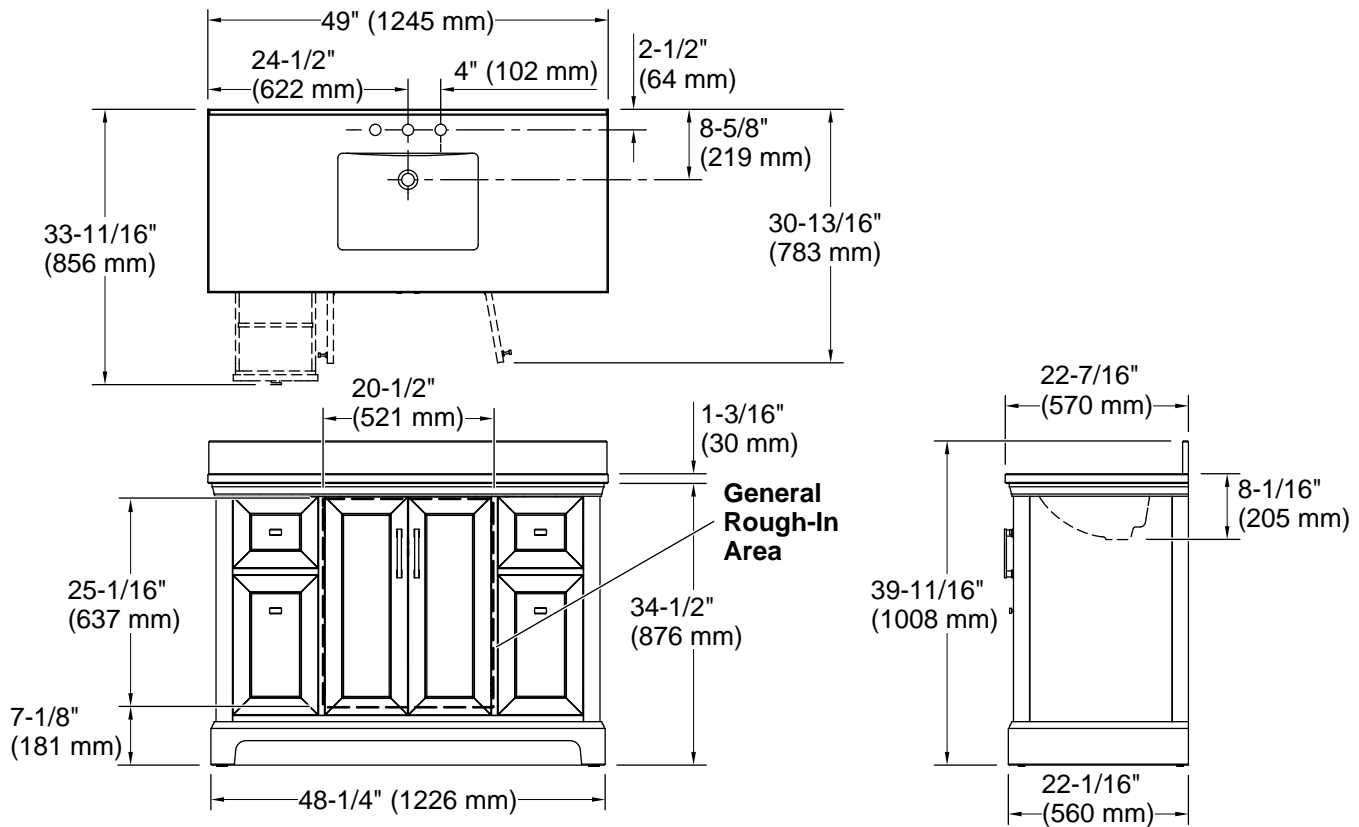

Technical Information

All product dimensions are nominal.

Notes

Install this product according to the installation instructions.

Select the type of fastener based upon the wall material. Two 250 lb (113.4 kg) minimum load bearing fasteners are recommended.