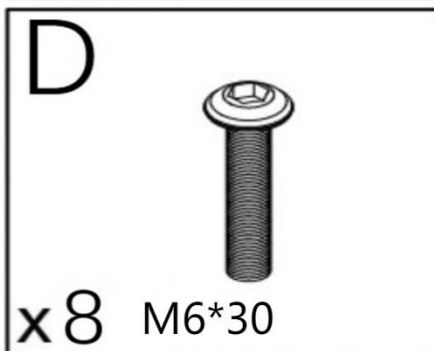

INSTRUCTION MANUAL ENCLOSED

OUTDOOR COFFEE TABLE

MS388

OUTDOOR COFFEE TABLE ASSEMBLY INSTRUCTION

Part	PARTS LIST Description	Quantity
	<i>PARTS</i>	
A	Table Top	1
B	Left Feet	1
C	Right Feet	1
	<i>HARDWARE</i>	
D	Bolts M6*30	8
E	Allen Key	1