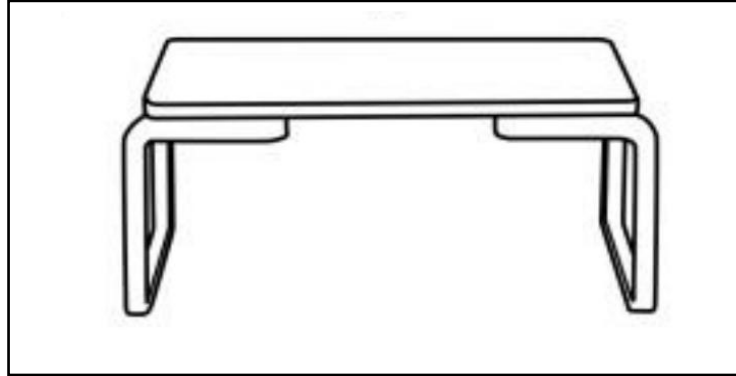

INSTRUCTION MANUAL ENCLOSED

OUTDOOR COFFEE TABLE

MS388

OUTDOOR COFFEE TABLE ASSEMBLY INSTRUCTION

Part	PARTS LIST Description	Quantity
	<i>PARTS</i>	
A	Table Top	1
B	Left Feet	1
C	Right Feet	1
	<i>HARDWARE</i>	
D	Bolts M6*30	8
E	Allen Key	1