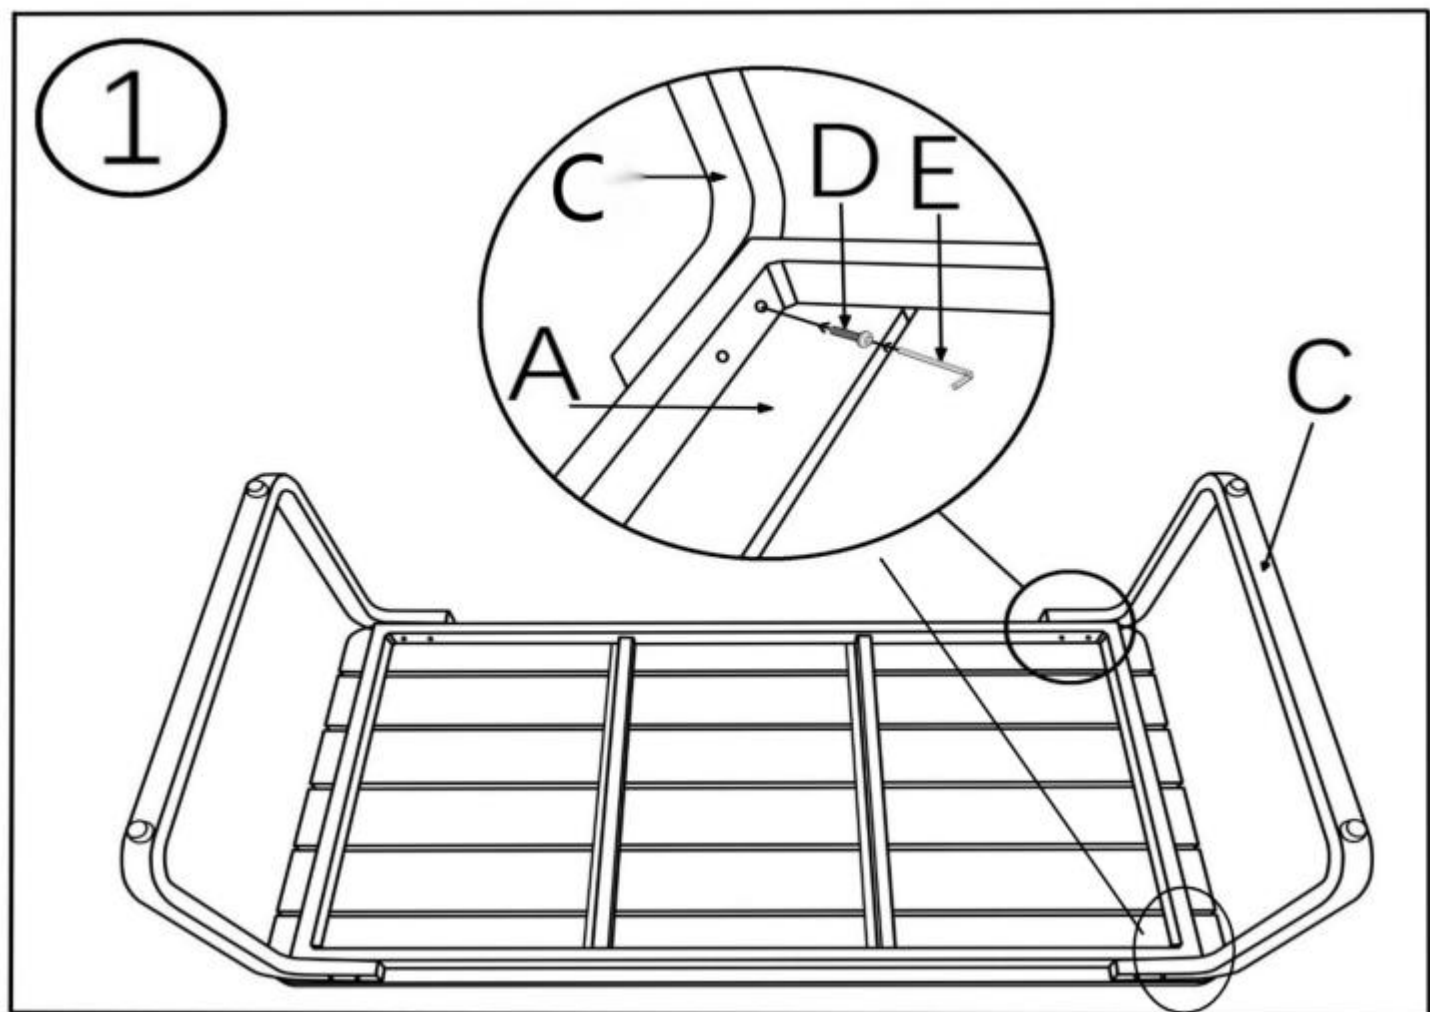

INSTRUCTION MANUAL ENCLOSED

OUTDOOR COFFEE TABLE

MS388

OUTDOOR COFFEE TABLE ASSEMBLY INSTRUCTION

Part	PARTS LIST Description	Quantity
	<i>PARTS</i>	
A	Table Top	1
B	Left Feet	1
C	Right Feet	1
	<i>HARDWARE</i>	
D	Bolts M6*30	8
E	Allen Key	1

1. Position Left Foot(B) & Right Foot(C) to the Table Top(A) by the pre-drilled threads. Use Allen Key(E) to fasten Bolts(D) . Each foot should have 4 bolts fastened. (Photo 1)

You have completed assembling the furniture – enjoy!