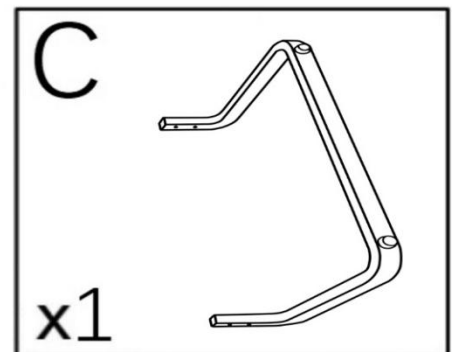

INSTRUCTION MANUAL ENCLOSED

OUTDOOR COFFEE TABLE

MS388

OUTDOOR COFFEE TABLE ASSEMBLY INSTRUCTION

Part	PARTS LIST Description	Quantity
	<i>PARTS</i>	
A	Table Top	1
B	Left Feet	1
C	Right Feet	1
	<i>HARDWARE</i>	
D	Bolts M6*30	8
E	Allen Key	1

1. Position Left Foot(B) & Right Foot(C) to the Table Top(A) by the pre-drilled threads. Use Allen Key(E) to fasten Bolts(D) . Each foot should have 4 bolts fastened. (Photo 1)

You have completed assembling the furniture – enjoy!