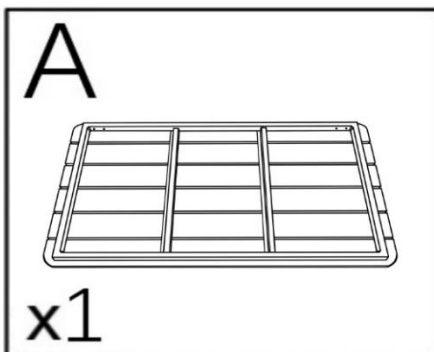

INSTRUCTION MANUAL ENCLOSED

OUTDOOR COFFEE TABLE

MS388

OUTDOOR COFFEE TABLE ASSEMBLY INSTRUCTION

Part	PARTS LIST Description	Quantity
	<i>PARTS</i>	
A	Table Top	1
B	Left Feet	1
C	Right Feet	1
	<i>HARDWARE</i>	
D	Bolts M6*30	8
E	Allen Key	1