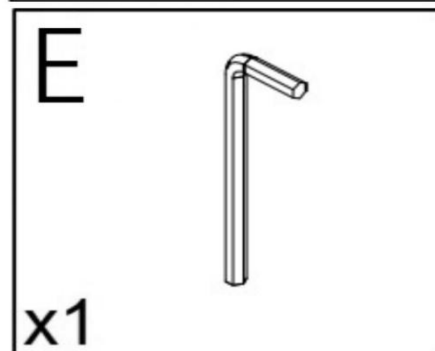

Warm Tips:

1. The plastic covers on some metal parts are just for product protection. Please remove it before assembly.
2. Please follow the sequence of AI during assembly.
3. Do not tighten the screws until all of them are in right positions.

INSTRUCTION MANUAL ENCLOSED

OUTDOOR COFFEE TABLE

MS388

OUTDOOR COFFEE TABLE ASSEMBLY INSTRUCTION

Part	PARTS LIST Description	Quantity
	<i>PARTS</i>	
A	Table Top	1
B	Left Feet	1
C	Right Feet	1
	<i>HARDWARE</i>	
D	Bolts M6*30	8
E	Allen Key	1

1. Position Left Foot(B) & Right Foot(C) to the Table Top(A) by the pre-drilled threads. Use Allen Key(E) to fasten Bolts(D) . Each foot should have 4 bolts fastened. (Photo 1)

You have completed assembling the furniture – enjoy!