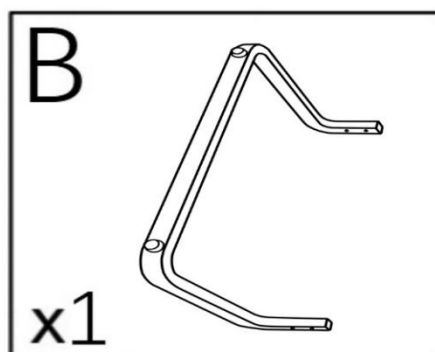

Warm Tips:

1. The plastic covers on some metal parts are just for product protection. Please remove it before assembly.
2. Please follow the sequence of AI during assembly.
3. Do not tighten the screws until all of them are in right positions.

INSTRUCTION MANUAL ENCLOSED

OUTDOOR COFFEE TABLE

MS388

OUTDOOR COFFEE TABLE ASSEMBLY INSTRUCTION

Part	PARTS LIST Description	Quantity
	<i>PARTS</i>	
A	Table Top	1
B	Left Feet	1
C	Right Feet	1
	<i>HARDWARE</i>	
D	Bolts M6*30	8
E	Allen Key	1

1. Position Left Foot(B) & Right Foot(C) to the Table Top(A) by the pre-drilled threads. Use Allen Key(E) to fasten Bolts(D) . Each foot should have 4 bolts fastened. (Photo 1)

You have completed assembling the furniture – enjoy!