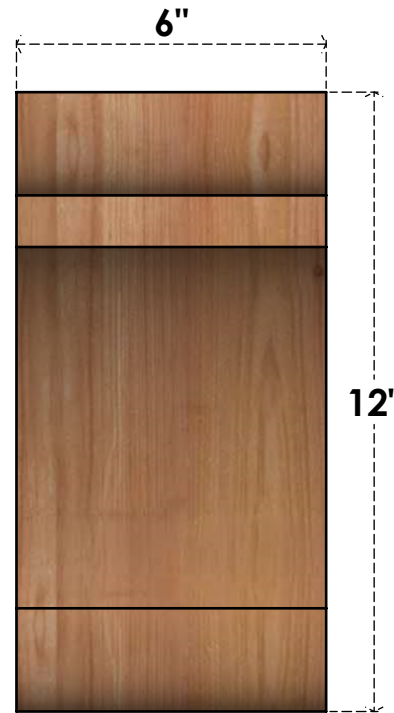

BRC06X12X12OLY00RWR

6"W X 12"D X 12"H OLYMPIC ROUGH SAWN BRACE, WESTERN RED CEDAR

SIDE

FRONT

EKENA MILLWORK
 2300 WEST MAIN ST.
 CLARKSVILLE, TX 75426
 TOLL FREE: 866-607-0453
 WWW.EKENAMILLWORK.COM

NOTES

1. INSTALLATION TO BE COMPLETED IN ACCORDANCE WITH MANUFACTURER'S SPECIFICATIONS.
2. DRAWING MAY NOT BE TO SCALE
3. THIS DRAWING IS INTENDED FOR DESIGN AND PLANNING PURPOSES ONLY.
4. ALL INFORMATION CONTAINED HEREIN WAS CURRENT AT THE TIME OF DEVELOPMENT BUT MUST BE REVIEWED AND APPROVED BY THE PRODUCT MANUFACTURER TO BE CONSIDERED ACCURATE.
5. PRODUCTS ARE NOT KILN DRIED. THIS ITEM IS UNIQUE AND WILL CONTAIN THE NATURAL VARIATIONS THAT THE WOOD SPECIES OFFERS. THIS MAY RESULT IN VARIATIONS UP TO 1/4"