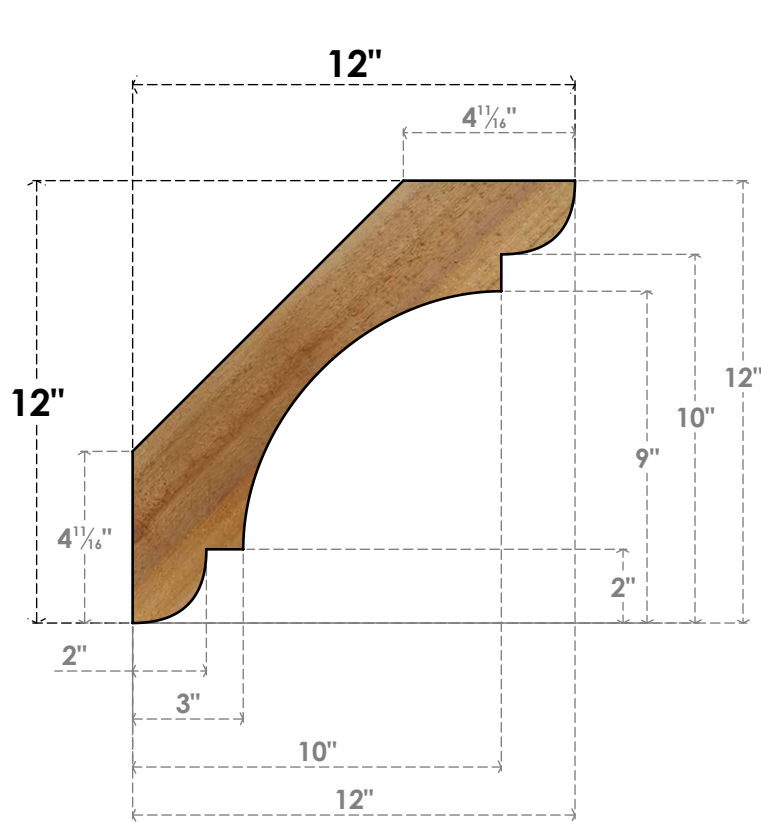

BRC06X12X12OLY00RWR

6"W X 12"D X 12"H OLYMPIC ROUGH SAWN BRACE, WESTERN RED CEDAR

SIDE

FRONT

EKENA MILLWORK
 2300 WEST MAIN ST.
 CLARKSVILLE, TX 75426
 TOLL FREE: 866-607-0453
 WWW.EKENAMILLWORK.COM

NOTES

1. INSTALLATION TO BE COMPLETED IN ACCORDANCE WITH MANUFACTURER'S SPECIFICATIONS.
2. DRAWING MAY NOT BE TO SCALE
3. THIS DRAWING IS INTENDED FOR DESIGN AND PLANNING PURPOSES ONLY.
4. ALL INFORMATION CONTAINED HEREIN WAS CURRENT AT THE TIME OF DEVELOPMENT BUT MUST BE REVIEWED AND APPROVED BY THE PRODUCT MANUFACTURER TO BE CONSIDERED ACCURATE.
5. PRODUCTS ARE NOT KILN DRIED. THIS ITEM IS UNIQUE AND WILL CONTAIN THE NATURAL VARIATIONS THAT THE WOOD SPECIES OFFERS. THIS MAY RESULT IN VARIATIONS UP TO 1/4"