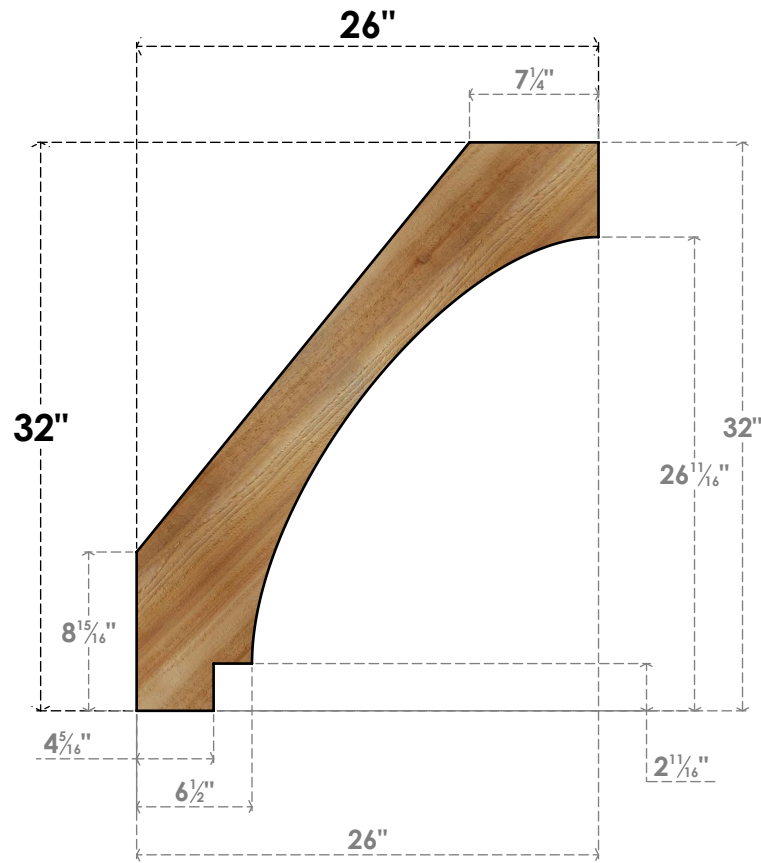

BRC06X26X32IMP00RWR

6"W X 26"D X 32"H IMPERIAL ROUGH SAWN BRACE, WESTERN RED CEDAR

SIDE

FRONT

EKENA MILLWORK
 2300 WEST MAIN ST.
 CLARKSVILLE, TX 75426
 TOLL FREE: 866-607-0453
 WWW.EKENAMILLWORK.COM

NOTES