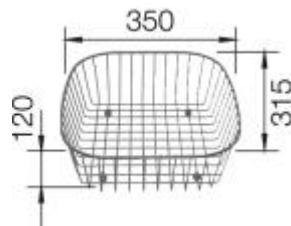

Crockery basket
BL514238