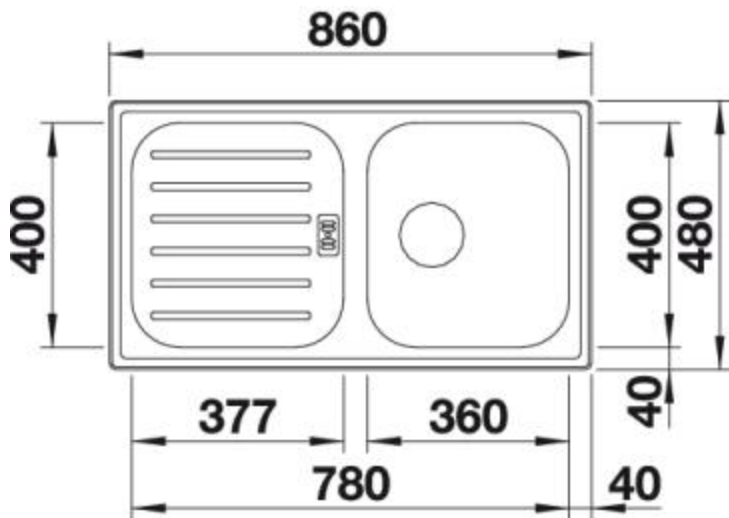

Top View

Scope of supply