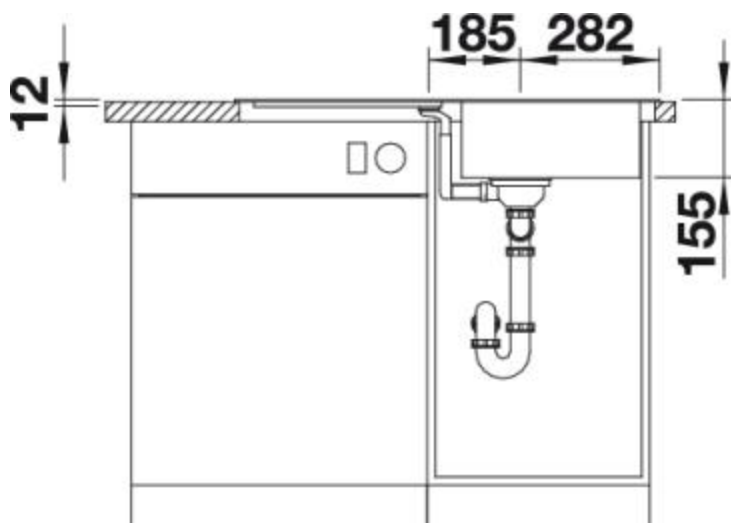

Front View

Scope of supply