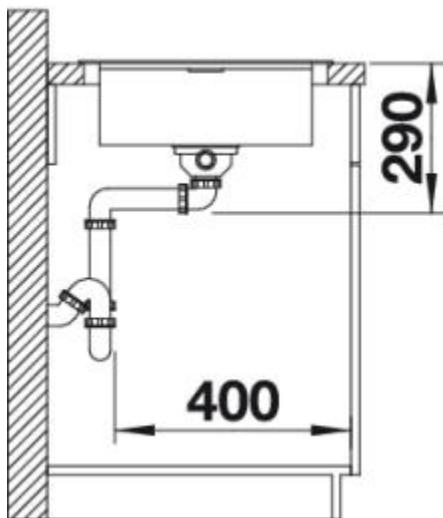

Side View

Scope of supply