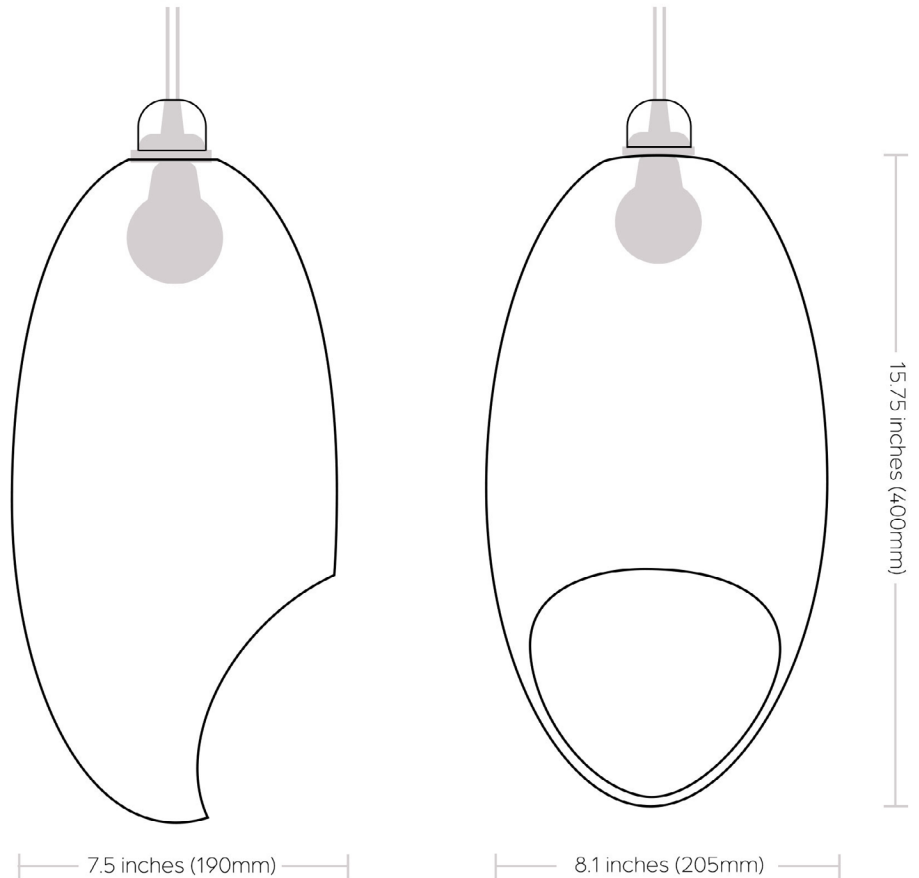

## SPECIFICATIONS:

**Height:** 15.75 inches (400mm)

**Width:** 8.1 inches (205mm)

**Depth:** 7.5 inches (190mm)

**Weight:** 4.9 lbs (2.2 kg)

**Cord Length:** 10' (3.05m)

## MATERIALS:

- Hand Raised Copper Shade
- 10' Cord with E26 Socket (SVT-3; 120v)
- Black Pan Canopy (4.9" W x 1" H)
- Black Socket Cap
- Lamping \*NOT\* supplied