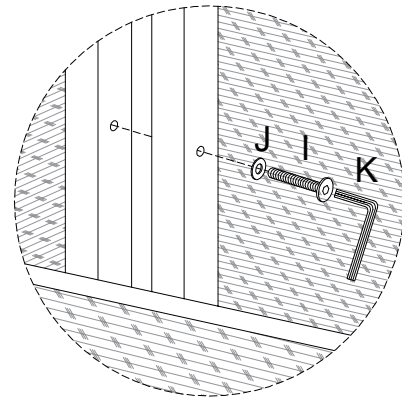

Assembly instructions and safety warnings:

- Top Warning:** A triangle with an exclamation mark. To its left, a box contains icons for an L-shaped wrench and a crossed-out power drill.
- Time:** A clock icon with the text "40'" below it.
- Bottom Warning:** A triangle with an exclamation mark. To its left, a box contains icons for a rectangular block on a mat and a crossed-out block with a screw.
- Person Icon:** A stick figure icon with the number "2" below it.

B

1

2

3

4

5

| | | | |
|---|--|--|---|
| <p>G</p>  <p>x 1</p> | <p>H</p>  <p>M6 x 15</p> <p>x 2</p> | <p>J</p>  <p>x 2</p> | <p>K</p>  <p>x 1</p> |
|---|--|--|---|