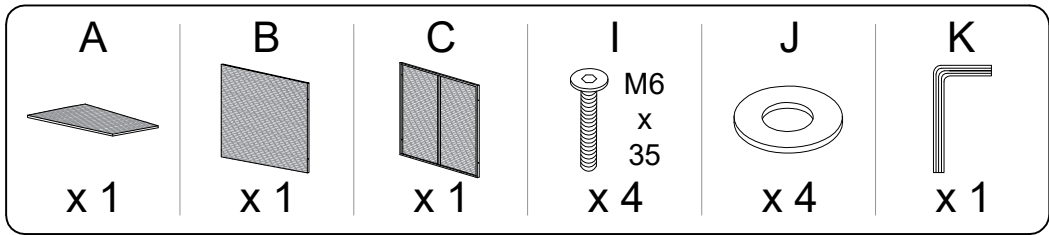

Assembly instructions and safety warnings:

- Top Warning:** A triangle with an exclamation mark. To its left, a box contains icons for an L-shaped wrench and a crossed-out power drill.
- Time:** A clock icon with the text "40'" below it.
- Bottom Warning:** A triangle with an exclamation mark. To its left, a box contains icons for a rectangular block on a mat and a crossed-out block with a screw.
- Person Icon:** A stick figure icon with the number "2" below it.

B

1

2

3

4

5

| | | | |
|---|--|--|---|
| <p>G</p>  <p>x 1</p> | <p>H</p>  <p>M6 x 15</p> <p>x 2</p> | <p>J</p>  <p>x 2</p> | <p>K</p>  <p>x 1</p> |
|---|--|--|---|