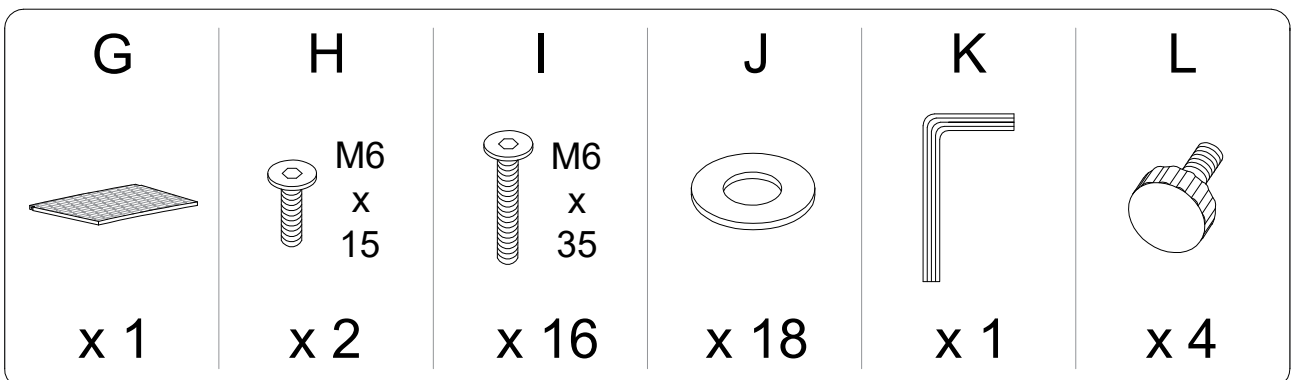

Assembly instructions and safety warnings:

- Top Warning:** A triangle with an exclamation mark. To its left, a box contains icons for an L-shaped wrench and a crossed-out power drill.
- Time:** A clock icon with the text "40'" below it.
- Bottom Warning:** A triangle with an exclamation mark. To its left, a box contains icons for a rectangular block on a mat and a crossed-out block with a screw.
- Person Icon:** A stick figure icon with the number "2" below it.

B

1

2

3

4

5

| | | | |
|---|--|--|---|
| <p>G</p>  <p>x 1</p> | <p>H</p>  <p>M6 x 15</p> <p>x 2</p> | <p>J</p>  <p>x 2</p> | <p>K</p>  <p>x 1</p> |
|---|--|--|---|