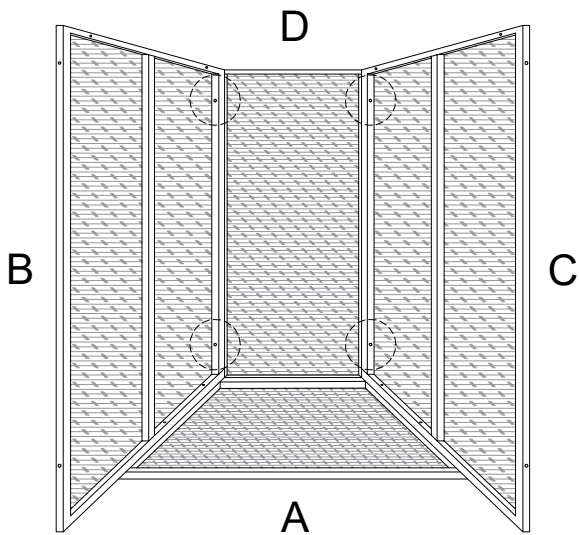

Assembly instructions and safety warnings:

- Top Warning:** A triangle with an exclamation mark. To its left, a box contains icons for an L-shaped wrench and a crossed-out power drill.
- Time:** A clock icon with the text "40'" below it.
- Bottom Warning:** A triangle with an exclamation mark. To its left, a box contains icons for a rectangular block on a mat and a crossed-out block with a screw.
- Person Icon:** A stick figure icon with the number "2" below it.

B

1

2

3

4

5

| | | | |
|---|--|--|---|
| <p>G</p>  <p>x 1</p> | <p>H</p>  <p>M6 x 15</p> <p>x 2</p> | <p>J</p>  <p>x 2</p> | <p>K</p>  <p>x 1</p> |
|---|--|--|---|