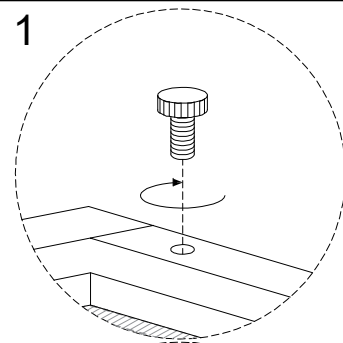

Assembly instructions and safety warnings:

- Top Warning:** A triangle with an exclamation mark. To its left, a box contains icons for an L-shaped wrench and a crossed-out power drill.
- Time:** A clock icon with the text "40'" below it.
- Bottom Warning:** A triangle with an exclamation mark. To its left, a box contains icons for a rectangular block on a mat and a crossed-out block with a screw.
- Person Icon:** A stick figure icon with the number "2" below it.

B

1

2

3

4

5

| | | | |
|---|--|--|---|
| <p>G</p>  <p>x 1</p> | <p>H</p>  <p>M6 x 15</p> <p>x 2</p> | <p>J</p>  <p>x 2</p> | <p>K</p>  <p>x 1</p> |
|---|--|--|---|