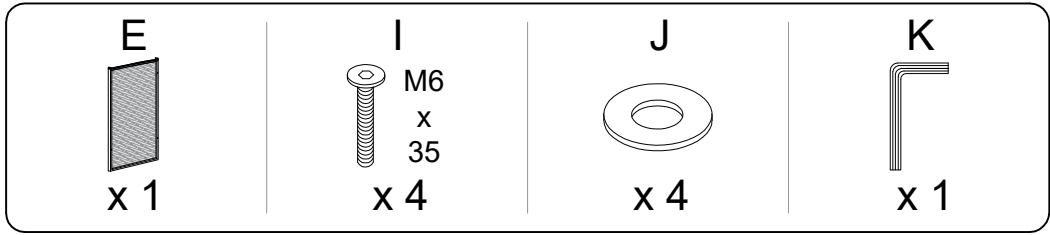

Assembly instructions and safety warnings:

- Top Warning:** A triangle with an exclamation mark. To its left, a box contains icons for an L-shaped wrench and a crossed-out power drill.
- Time:** A clock icon with the text "40'" below it.
- Bottom Warning:** A triangle with an exclamation mark. To its left, a box contains icons for a rectangular block on a mat and a crossed-out block with a screw.
- Person Icon:** A stick figure icon with the number "2" below it.

B

1

2

3

4

5

| | | | |
|---|--|--|---|
| <p>G</p>  <p>x 1</p> | <p>H</p>  <p>M6 x 15</p> <p>x 2</p> | <p>J</p>  <p>x 2</p> | <p>K</p>  <p>x 1</p> |
|---|--|--|---|