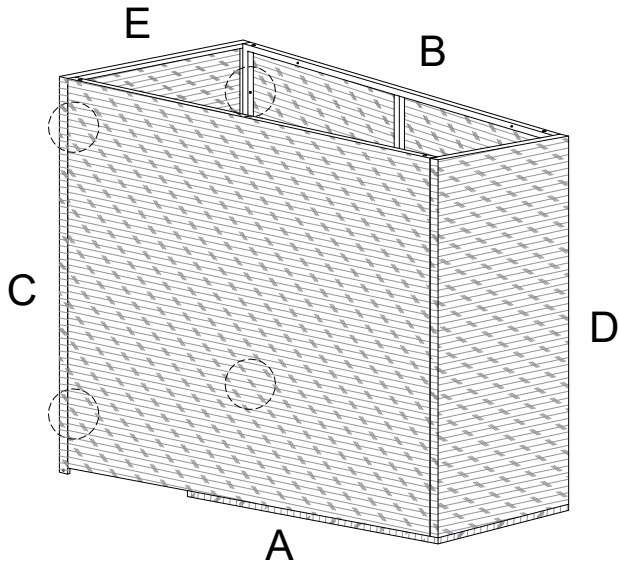

Assembly instructions and safety warnings:

- Top Warning:** A triangle with an exclamation mark. To its left, a box contains icons for an L-shaped wrench and a crossed-out power drill.
- Time:** A clock icon with the text "40'" below it.
- Bottom Warning:** A triangle with an exclamation mark. To its left, a box contains icons for a rectangular block on a mat and a crossed-out block with a screw.
- Person Icon:** A stick figure icon with the number "2" below it.

B

1

2

3

4

5

| | | | |
|---|--|--|---|
| <p>G</p>  <p>x 1</p> | <p>H</p>  <p>M6 x 15</p> <p>x 2</p> | <p>J</p>  <p>x 2</p> | <p>K</p>  <p>x 1</p> |
|---|--|--|---|