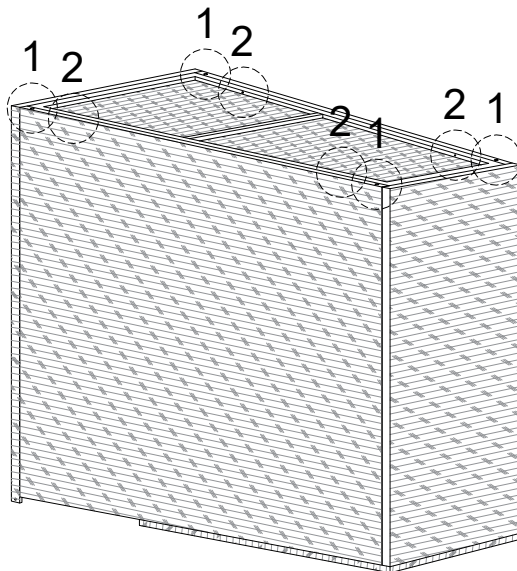

Assembly instructions and safety warnings:

- Top Warning:** A triangle with an exclamation mark. To its left, a box contains icons for an L-shaped wrench and a crossed-out power drill.
- Time:** A clock icon with the text "40'" below it.
- Bottom Warning:** A triangle with an exclamation mark. To its left, a box contains icons for a rectangular block on a mat and a crossed-out block with a screw.
- Person Icon:** A stick figure icon with the number "2" below it.

B

1

2

3

4

5

| | | | |
|---|--|--|---|
| <p>G</p>  <p>x 1</p> | <p>H</p>  <p>M6 x 15</p> <p>x 2</p> | <p>J</p>  <p>x 2</p> | <p>K</p>  <p>x 1</p> |
|---|--|--|---|