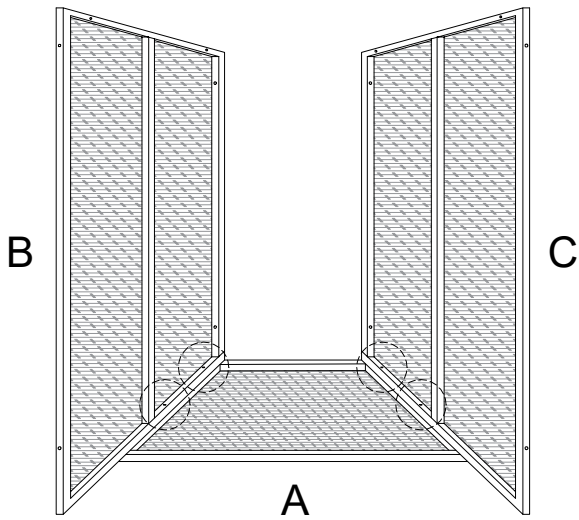

Assembly instructions and safety warnings:

- Top Warning:** A triangle with an exclamation mark. To its left, a box contains icons for an L-shaped wrench and a crossed-out power drill.
- Time:** A clock icon with the text "40'" below it.
- Bottom Warning:** A triangle with an exclamation mark. To its left, a box contains icons for a rectangular block on a mat and a crossed-out block with a screw.
- Person Icon:** A stick figure icon with the number "2" below it.

B

1

2

3

4

5

| | | | |
|---|--|--|---|
| <p>G</p>  <p>x 1</p> | <p>H</p>  <p>M6 x 15</p> <p>x 2</p> | <p>J</p>  <p>x 2</p> | <p>K</p>  <p>x 1</p> |
|---|--|--|---|