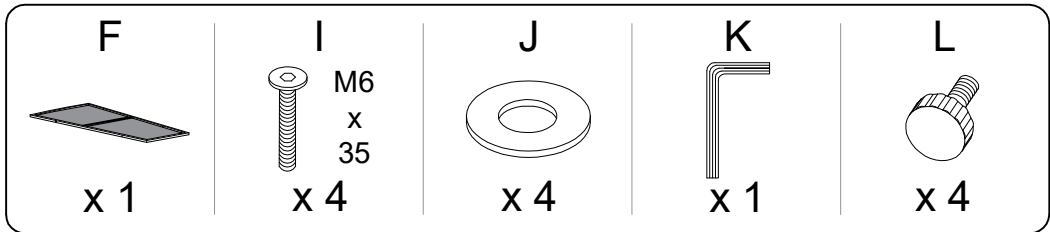

Assembly instructions and safety warnings:

- Top Warning:** A triangle with an exclamation mark. To its left, a box contains icons for an L-shaped wrench and a crossed-out power drill.
- Time:** A clock icon with the text "40'" below it.
- Bottom Warning:** A triangle with an exclamation mark. To its left, a box contains icons for a rectangular block on a mat and a crossed-out block with a screw.
- Person Icon:** A stick figure icon with the number "2" below it.

B

1

2

3

4

5

| | | | |
|---|--|--|---|
| <p>G</p>  <p>x 1</p> | <p>H</p>  <p>M6 x 15</p> <p>x 2</p> | <p>J</p>  <p>x 2</p> | <p>K</p>  <p>x 1</p> |
|---|--|--|---|