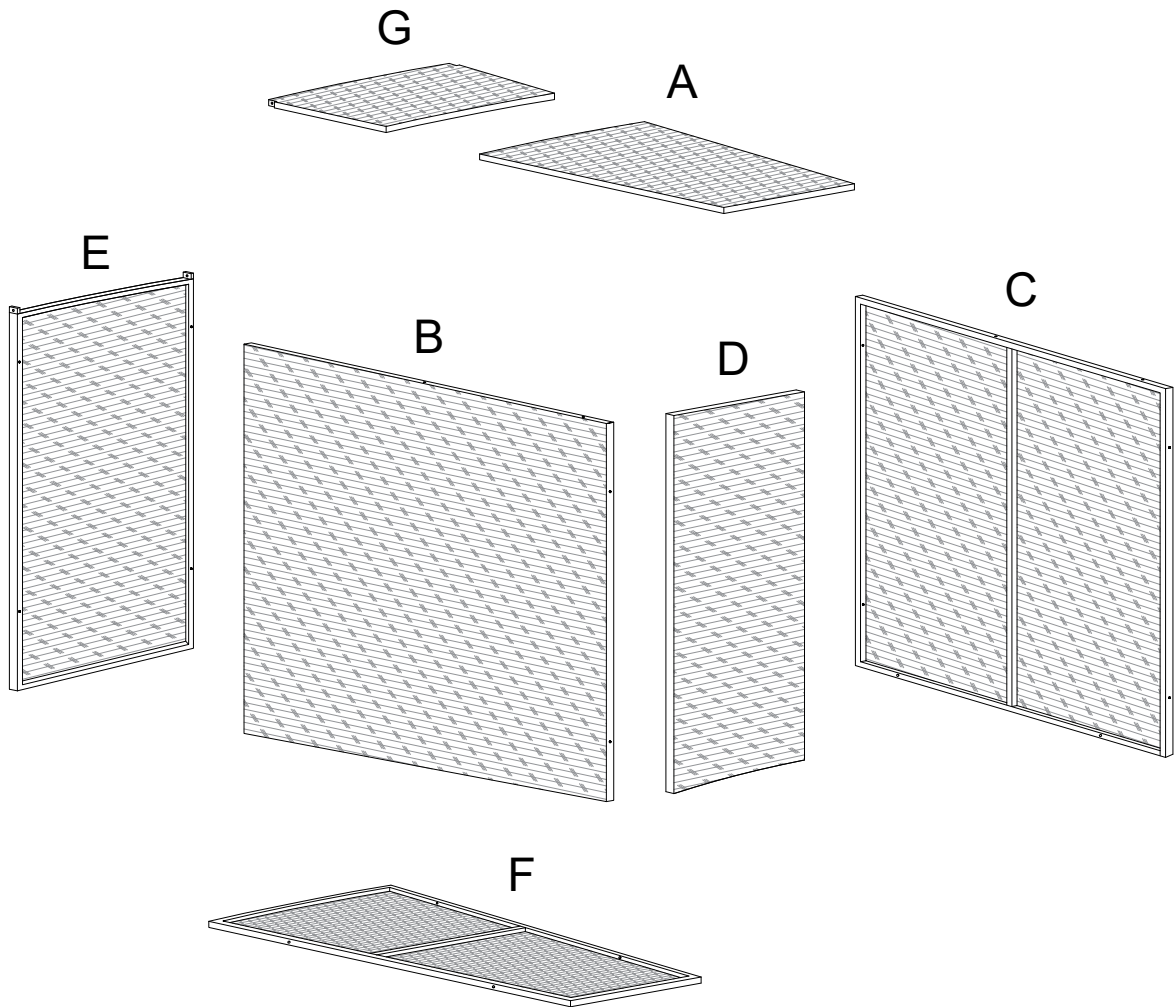

Assembly instructions and safety warnings:

- Top Warning:** A triangle with an exclamation mark. To its left, a box contains icons for an L-shaped wrench and a crossed-out power drill.
- Time:** A clock icon with the text "40'" below it.
- Bottom Warning:** A triangle with an exclamation mark. To its left, a box contains icons for a rectangular block on a mat and a crossed-out block with a screw.
- Person Icon:** A stick figure icon with the number "2" below it.

B

1

2

3

4

5

| | | | |
|---|--|--|---|
| <p>G</p>  <p>x 1</p> | <p>H</p>  <p>M6 x 15</p> <p>x 2</p> | <p>J</p>  <p>x 2</p> | <p>K</p>  <p>x 1</p> |
|---|--|--|---|