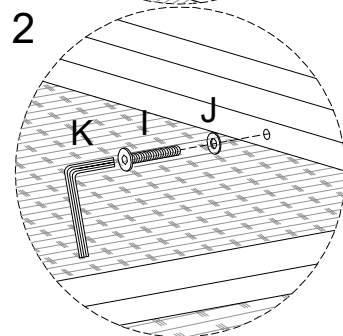

Assembly instructions and safety warnings:

- Top Warning:** A triangle with an exclamation mark. To its left, a box contains icons for an L-shaped wrench and a crossed-out power drill.
- Time:** A clock icon with the text "40'" below it.
- Bottom Warning:** A triangle with an exclamation mark. To its left, a box contains icons for a rectangular block on a mat and a crossed-out block with a screw.
- Person Icon:** A stick figure icon with the number "2" below it.

B

1

2

3

4

5

| | | | |
|---|--|--|---|
| <p>G</p>  <p>x 1</p> | <p>H</p>  <p>M6 x 15</p> <p>x 2</p> | <p>J</p>  <p>x 2</p> | <p>K</p>  <p>x 1</p> |
|---|--|--|---|