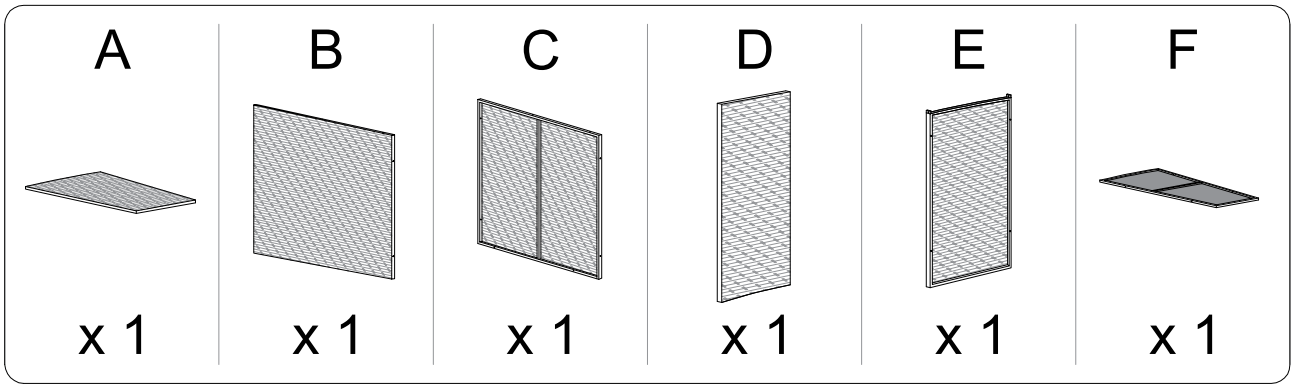

Assembly instructions and safety warnings:

- Top Warning:** A triangle with an exclamation mark. To its left, a box contains icons for an L-shaped wrench and a crossed-out power drill.
- Time:** A clock icon with the text "40'" below it.
- Bottom Warning:** A triangle with an exclamation mark. To its left, a box contains icons for a rectangular block on a mat and a crossed-out block with a screw.
- Person Icon:** A stick figure icon with the number "2" below it.

B

1

2

3

4

5

| | | | |
|---|--|--|---|
| <p>G</p>  <p>x 1</p> | <p>H</p>  <p>M6 x 15</p> <p>x 2</p> | <p>J</p>  <p>x 2</p> | <p>K</p>  <p>x 1</p> |
|---|--|--|---|