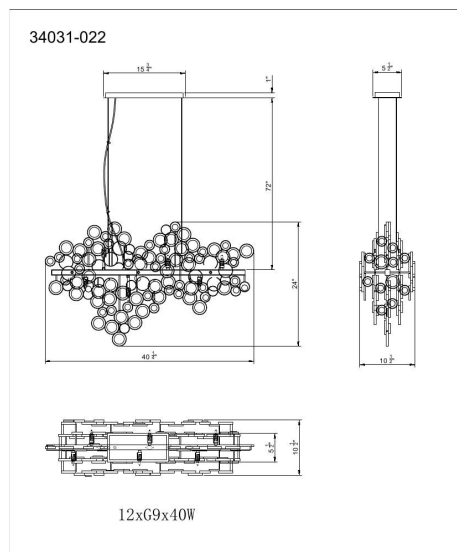

TRENTO, 12-LIGHT 40IN LINEAR CHANDELIER

PRODUCT DETAILS

No.	:	34031-022
Product Color	:	GOLD
Product Material	:	METAL
Shade / Accent Colour	:	AMBER
Shade / Accent Material	:	GLASS
Length	:	40.25"
Width	:	10.5"
Height	:	24"
Overall Height	:	97"
Weight	:	37.9LBS

LIGHT SOURCE DETAILS

Number of Bulbs	:	12
Light Source Type	:	G9
Input Voltage	:	120V
Bulb Voltage	:	120V
Socket Type	:	G9
Wattage	:	12 X 40W
Total Wattage	:	480W
Bulb Included	:	YES
Dimmable	:	YES

OPTIONS AVAILABLE

ITEM NO.	FINISH	SHADE
34031-018	CHROME	CLEAR
34031-022	GOLD	CLEAR

TECHNICAL DETAILS

Hanging Support Type	:	AIRCRAFT CABLE
Canopy / Backplate Length	:	15.75"
Canopy / Backplate Height	:	1"
Canopy / Backplate Width	:	5.5"
IP Rating	:	IP22
Location	:	DRY
Approval	:	
Beam Angle	:	360