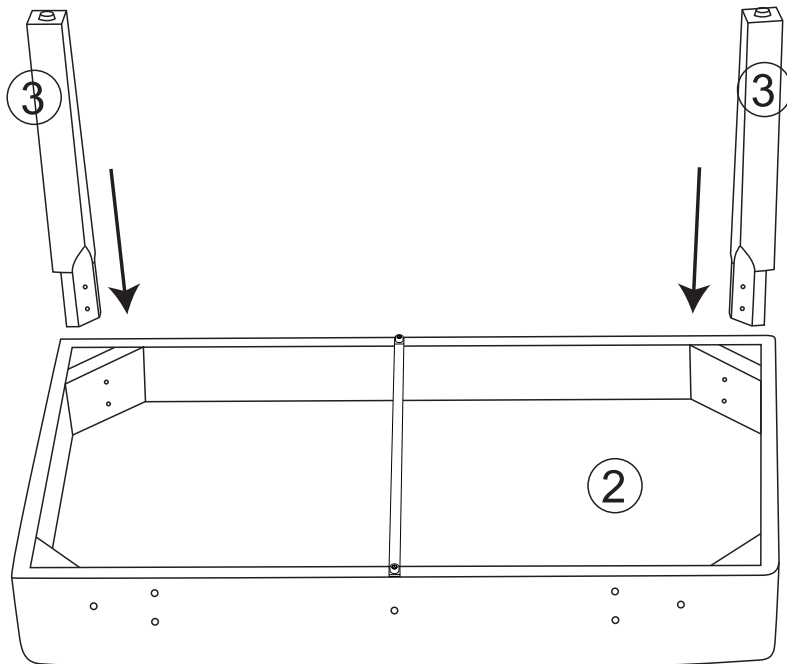

STEP#1

- (A) *4
- (B) *4
- (C) *4
- (G) *1
- (H) *2