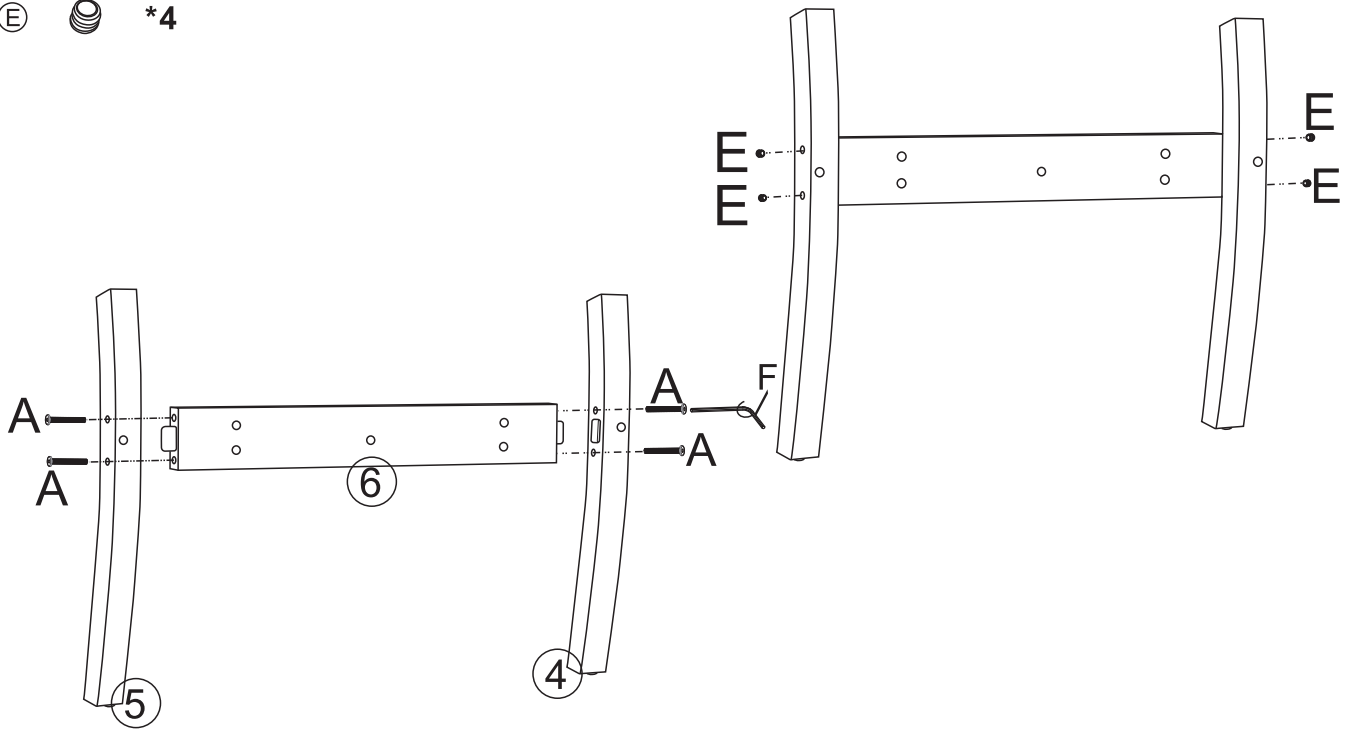

STEP#2

- (A) *4
- (E) *4