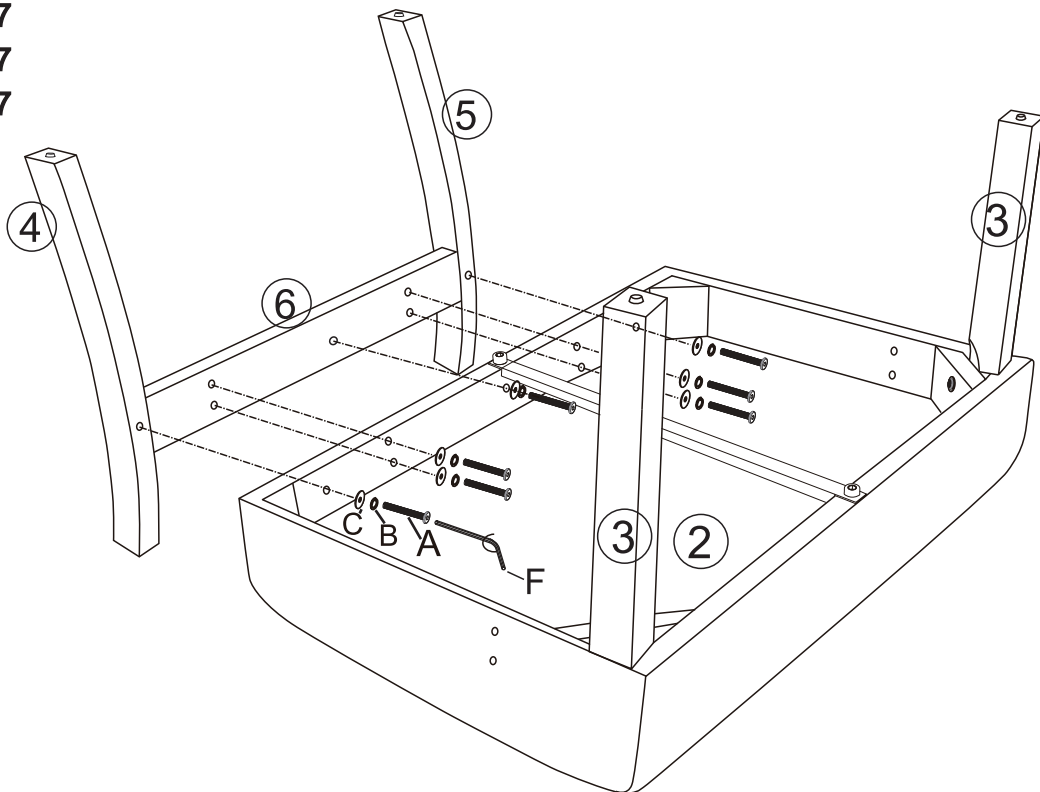

STEP#3

- (A) *7
- (B) *7
- (C) *7