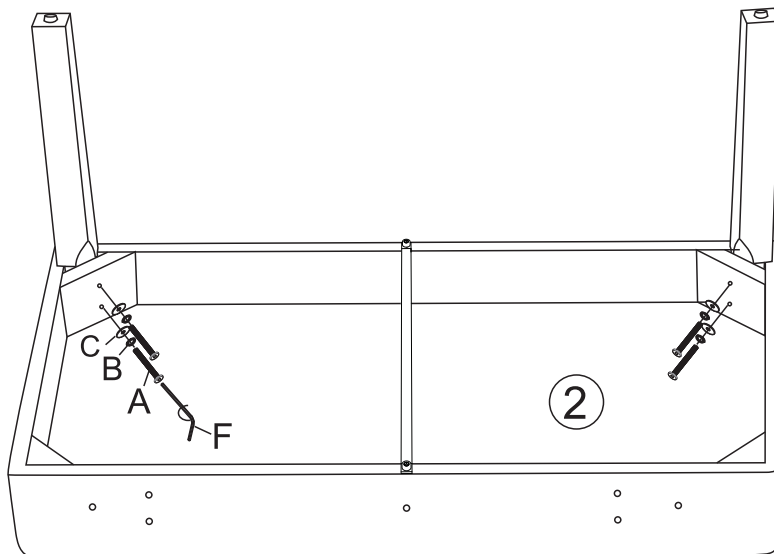

STEP#1

- (A) *4
- (B) *4
- (C) *4
- (G) *1
- (H) *2