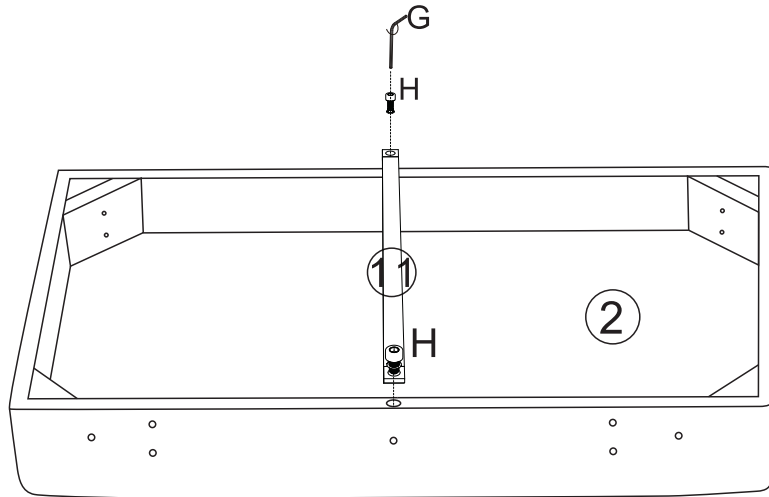

STEP#1

- (A) *4
- (B) *4
- (C) *4
- (G) *1
- (H) *2