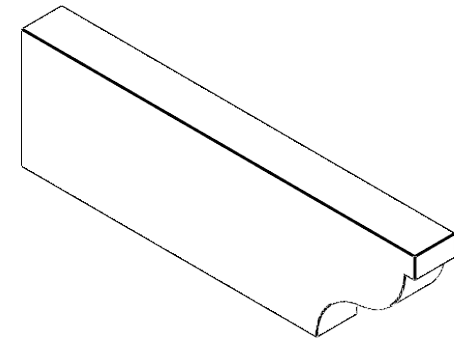

ITEM NUMBER: RFTURS020X06000X20000X006GAR00RCPR

2"W X 6"H X 20"L TIMBERTHANE ROUGH CEDAR GARNER FAUX WOOD SOLID RAFTER TAIL, 6"L END, PRIMED TAN

SIDE PROFILE

FRONT PROFILE

ISOMETRIC

GENERATED DATE : 03/02/2023

EKENA MILLWORK
2300 WEST MAIN ST.
CLARKSVILLE, TX 75426
TOLL FREE: 866-607-0453
WWW.EKENAMILLWORK.COM

NOTES

1. INSTALLATION TO BE COMPLETED IN ACCORDANCE WITH MANUFACTURER'S SPECIFICATIONS.
2. DRAWING MAY NOT BE TO SCALE
3. THIS DRAWING IS INTENDED FOR DESIGN AND PLANNING PURPOSES ONLY.
4. ALL INFORMATION CONTAINED HEREIN WAS CURRENT AT THE TIME OF DEVELOPMENT BUT MUST BE REVIEWED AND APPROVED BY THE PRODUCT MANUFACTURER TO BE CONSIDERED ACCURATE.
5. TIMBERTHANE ARCHITECTURAL PRODUCTS ARE MADE FROM HIGH DENSITY URETHANE AND COME FACTORY PRIMED