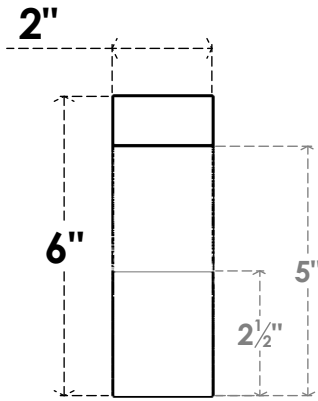

ITEM NUMBER: RFTURS020X06000X20000X006GAR00RCPR

2"W X 6"H X 20"L TIMBERTHANE ROUGH CEDAR GARNER FAUX WOOD SOLID RAFTER TAIL, 6"L END, PRIMED TAN

SIDE PROFILE

FRONT PROFILE

ISOMETRIC

GENERATED DATE : 03/02/2023