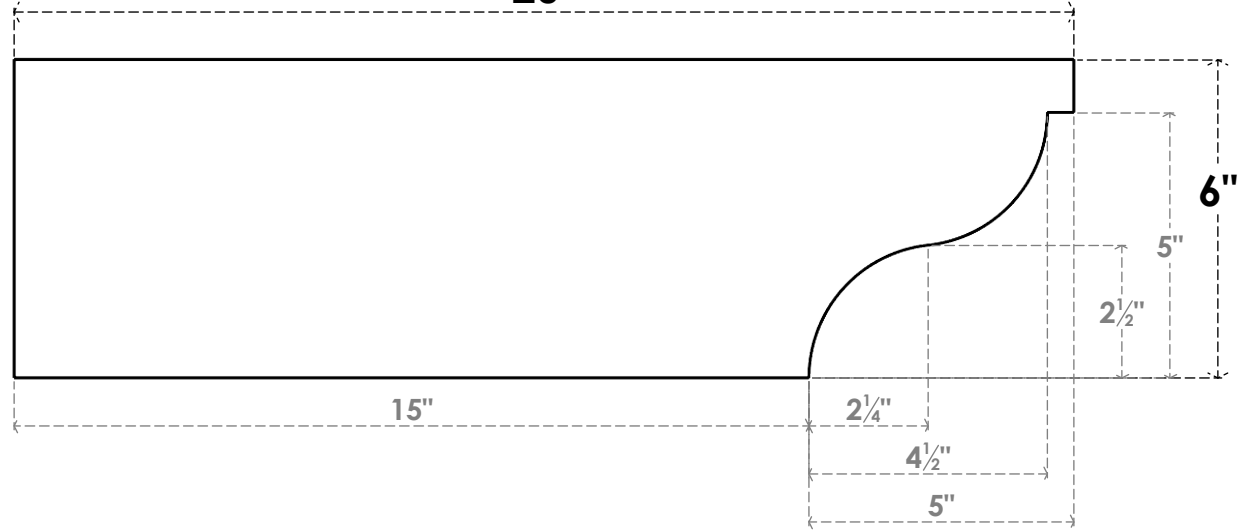

ITEM NUMBER: RFTURS020X06000X20000X006GAR00RCPR

2"W X 6"H X 20"L TIMBERTHANE ROUGH CEDAR GARNER FAUX WOOD SOLID RAFTER TAIL, 6"L END, PRIMED TAN

SIDE PROFILE

FRONT PROFILE

ISOMETRIC

GENERATED DATE : 03/02/2023