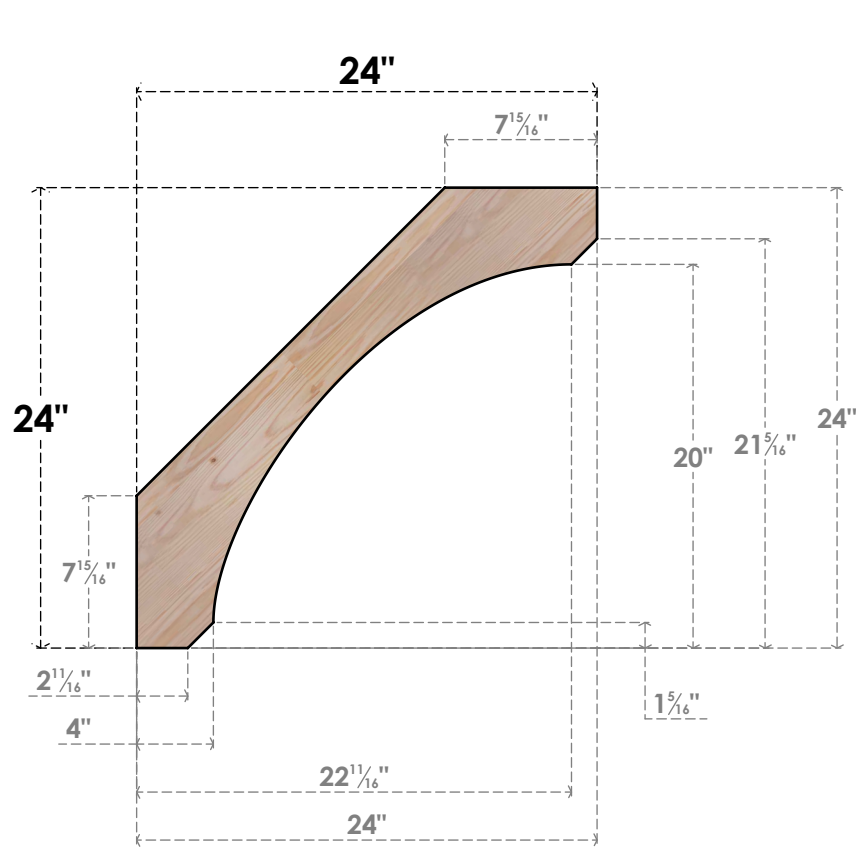

BRC04X24X24LEC00SDF

3 1/2"W X 24"D X 24"H LEGACY SMOOTH BRACE, DOUGLAS FIR

SIDE

FRONT

EKENA MILLWORK
 2300 WEST MAIN ST.
 CLARKSVILLE, TX 75426
 TOLL FREE: 866-607-0453
 WWW.EKENAMILLWORK.COM

NOTES

1. INSTALLATION TO BE COMPLETED IN ACCORDANCE WITH MANUFACTURER'S SPECIFICATIONS.
2. DRAWING MAY NOT BE TO SCALE
3. THIS DRAWING IS INTENDED FOR DESIGN AND PLANNING PURPOSES ONLY.
4. ALL INFORMATION CONTAINED HEREIN WAS CURRENT AT THE TIME OF DEVELOPMENT BUT MUST BE REVIEWED AND APPROVED BY THE PRODUCT MANUFACTURER TO BE CONSIDERED ACCURATE.
5. PRODUCTS ARE NOT KILN DRIED. THIS ITEM IS UNIQUE AND WILL CONTAIN THE NATURAL VARIATIONS THAT THE WOOD SPECIES OFFERS. THIS MAY RESULT IN VARIATIONS UP TO 1/4"