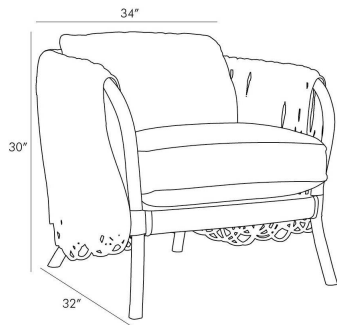

ARTERIOS

STRATA LOUNGE CHAIR

5613

H: 30 IN, W: 34 IN, D: 32 IN,
Muslin, Gray

All of the incredible qualities of rattan are prevalent in this handsome chair. The core of the piece is made by using bent rattan poles formed into a comfortable curvature that hugs you while you're sitting. Thick square-cut strips of rattan are looped to create the intricate overlapping pattern that wraps the entire frame. Its organic aesthetic is modernized in a gray wash finish. Muslin cushions allow you to cover this chair accordingly.

APPEARANCE

Material	Muslin, Rattan
Finish	White, Gray Wash
Finish Will Vary	Yes
Top Coat/Sealant	No
Textile Contract Suitability	Not Contract Suitable

DIMENSIONS

Arm	H: 28 IN
Foot Print	W: 34 IN, D: 32 IN
Seat	H: 21 IN, W: 26 IN, D: 24 IN

SHIPPING

Shipping Requirements	TruckShip
Product Weight	39 lbs
Gross Weight 1	40 lbs
Shipping Box 1	H: 36 IN, L: 34 IN, W: 38 IN

ADDITIONAL INFO

Swatch Number	X60SW
Fabric Compliancy	NFPA-260, TB117-2013
Fabric Content	100% Cotton
Fabric Cleaning Code	S - dry clean only