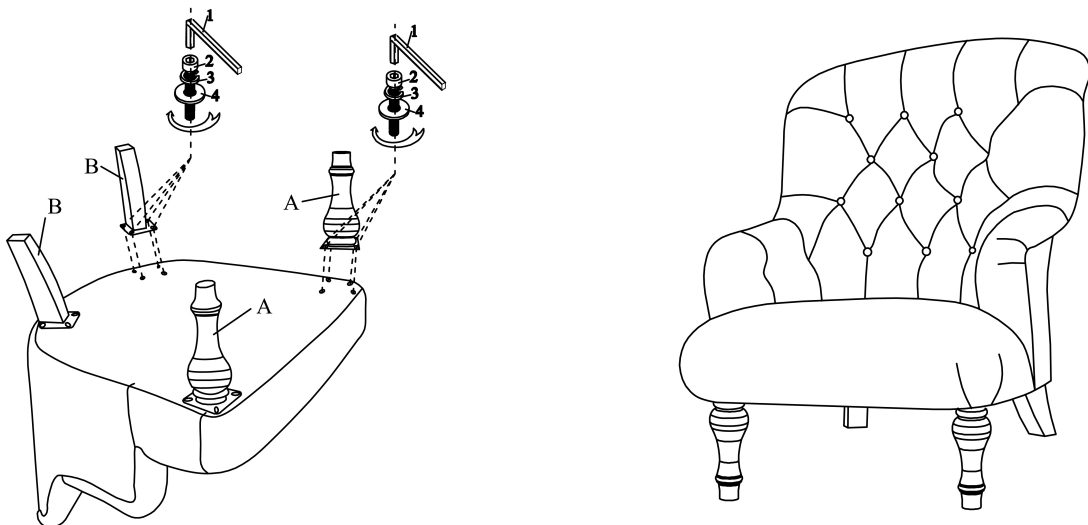

INSTRUCTIONS FOR KY090 VELVET ACCENT CHAIR

Parts List

A		Front leg	2pcs
B		Rear leg	2pcs
1		Allen key	1pc
2		Bolt 6*25mm	16pcs
3		Spring Washer	16pcs
4		Flat Washer	16pcs

2 Person Assembly

(1) Unpack Sofa and check the above items are present.

(2) Place the sofa face down on a clean, flat surface.

(3) Affix the legs as shown in the above diagram using the screws and allen key supplied. Turn the sofa over and place on the legs.

FABRIC CONTENT: