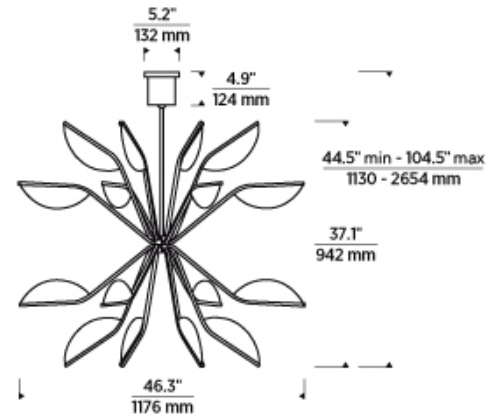

## ORDERING INFORMATION

700BLT	SHAPE OR SIZE	FINISH	LAMP
	43" DIAMETER 43	B MATTE BLACK NB NATURAL BRASS	-LED930 INTEGRATED LED 90 CRI 3000K 120V

700BLT \_\_\_\_\_

JOB NAME \_\_\_\_\_

NOTES \_\_\_\_\_

## SPECIFICATIONS

PRIMARY MATERIAL	Aluminum
SHADE MATERIAL	Acrylic
NET WEIGHT	15 lbs
HEIGHT	37.1in
WIDTH	46.3in
LENGTH	46.3in
UP LIGHT / DOWN LIGHT / BOTH?	
WET LISTED	
DAMP LISTED	
DRY LISTED	
MIN. HANGING HEIGHT	44.5in
MAX HANGING HEIGHT	104.5in
TOTAL CORD LENGTH	
TOTAL STEM LENGTH	Up to 60in
STEM QTY	6
SLOPED CEILING ADAPTABLE?	Yes 35° Max
GENERAL LISTING	ETL Listed
INCLUDES	