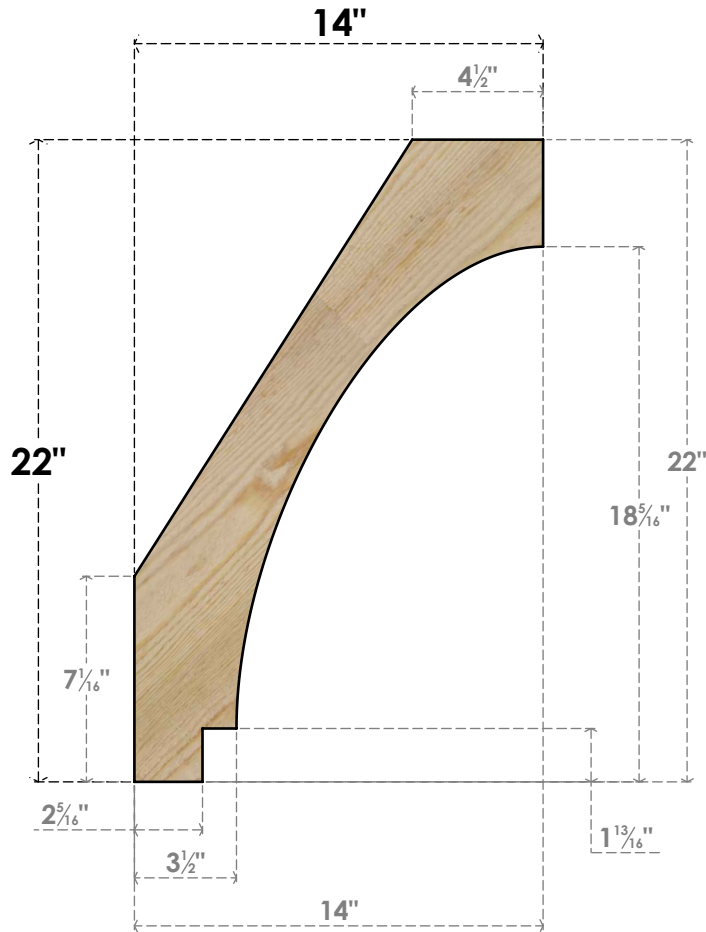

BRC06X14X22IMP00RDF

6"W X 14"D X 22"H IMPERIAL ROUGH SAWN BRACE, DOUGLAS FIR

SIDE

FRONT

EKENA MILLWORK
 2300 WEST MAIN ST.
 CLARKSVILLE, TX 75426
 TOLL FREE: 866-607-0453
 WWW.EKENAMILLWORK.COM

NOTES

1. INSTALLATION TO BE COMPLETED IN ACCORDANCE WITH MANUFACTURER'S SPECIFICATIONS.
2. DRAWING MAY NOT BE TO SCALE
3. THIS DRAWING IS INTENDED FOR DESIGN AND PLANNING PURPOSES ONLY.
4. ALL INFORMATION CONTAINED HEREIN WAS CURRENT AT THE TIME OF DEVELOPMENT BUT MUST BE REVIEWED AND APPROVED BY THE PRODUCT MANUFACTURER TO BE CONSIDERED ACCURATE.
5. PRODUCTS ARE NOT KILN DRIED. THIS ITEM IS UNIQUE AND WILL CONTAIN THE NATURAL VARIATIONS THAT THE WOOD SPECIES OFFERS. THIS MAY RESULT IN VARIATIONS UP TO 1/4"