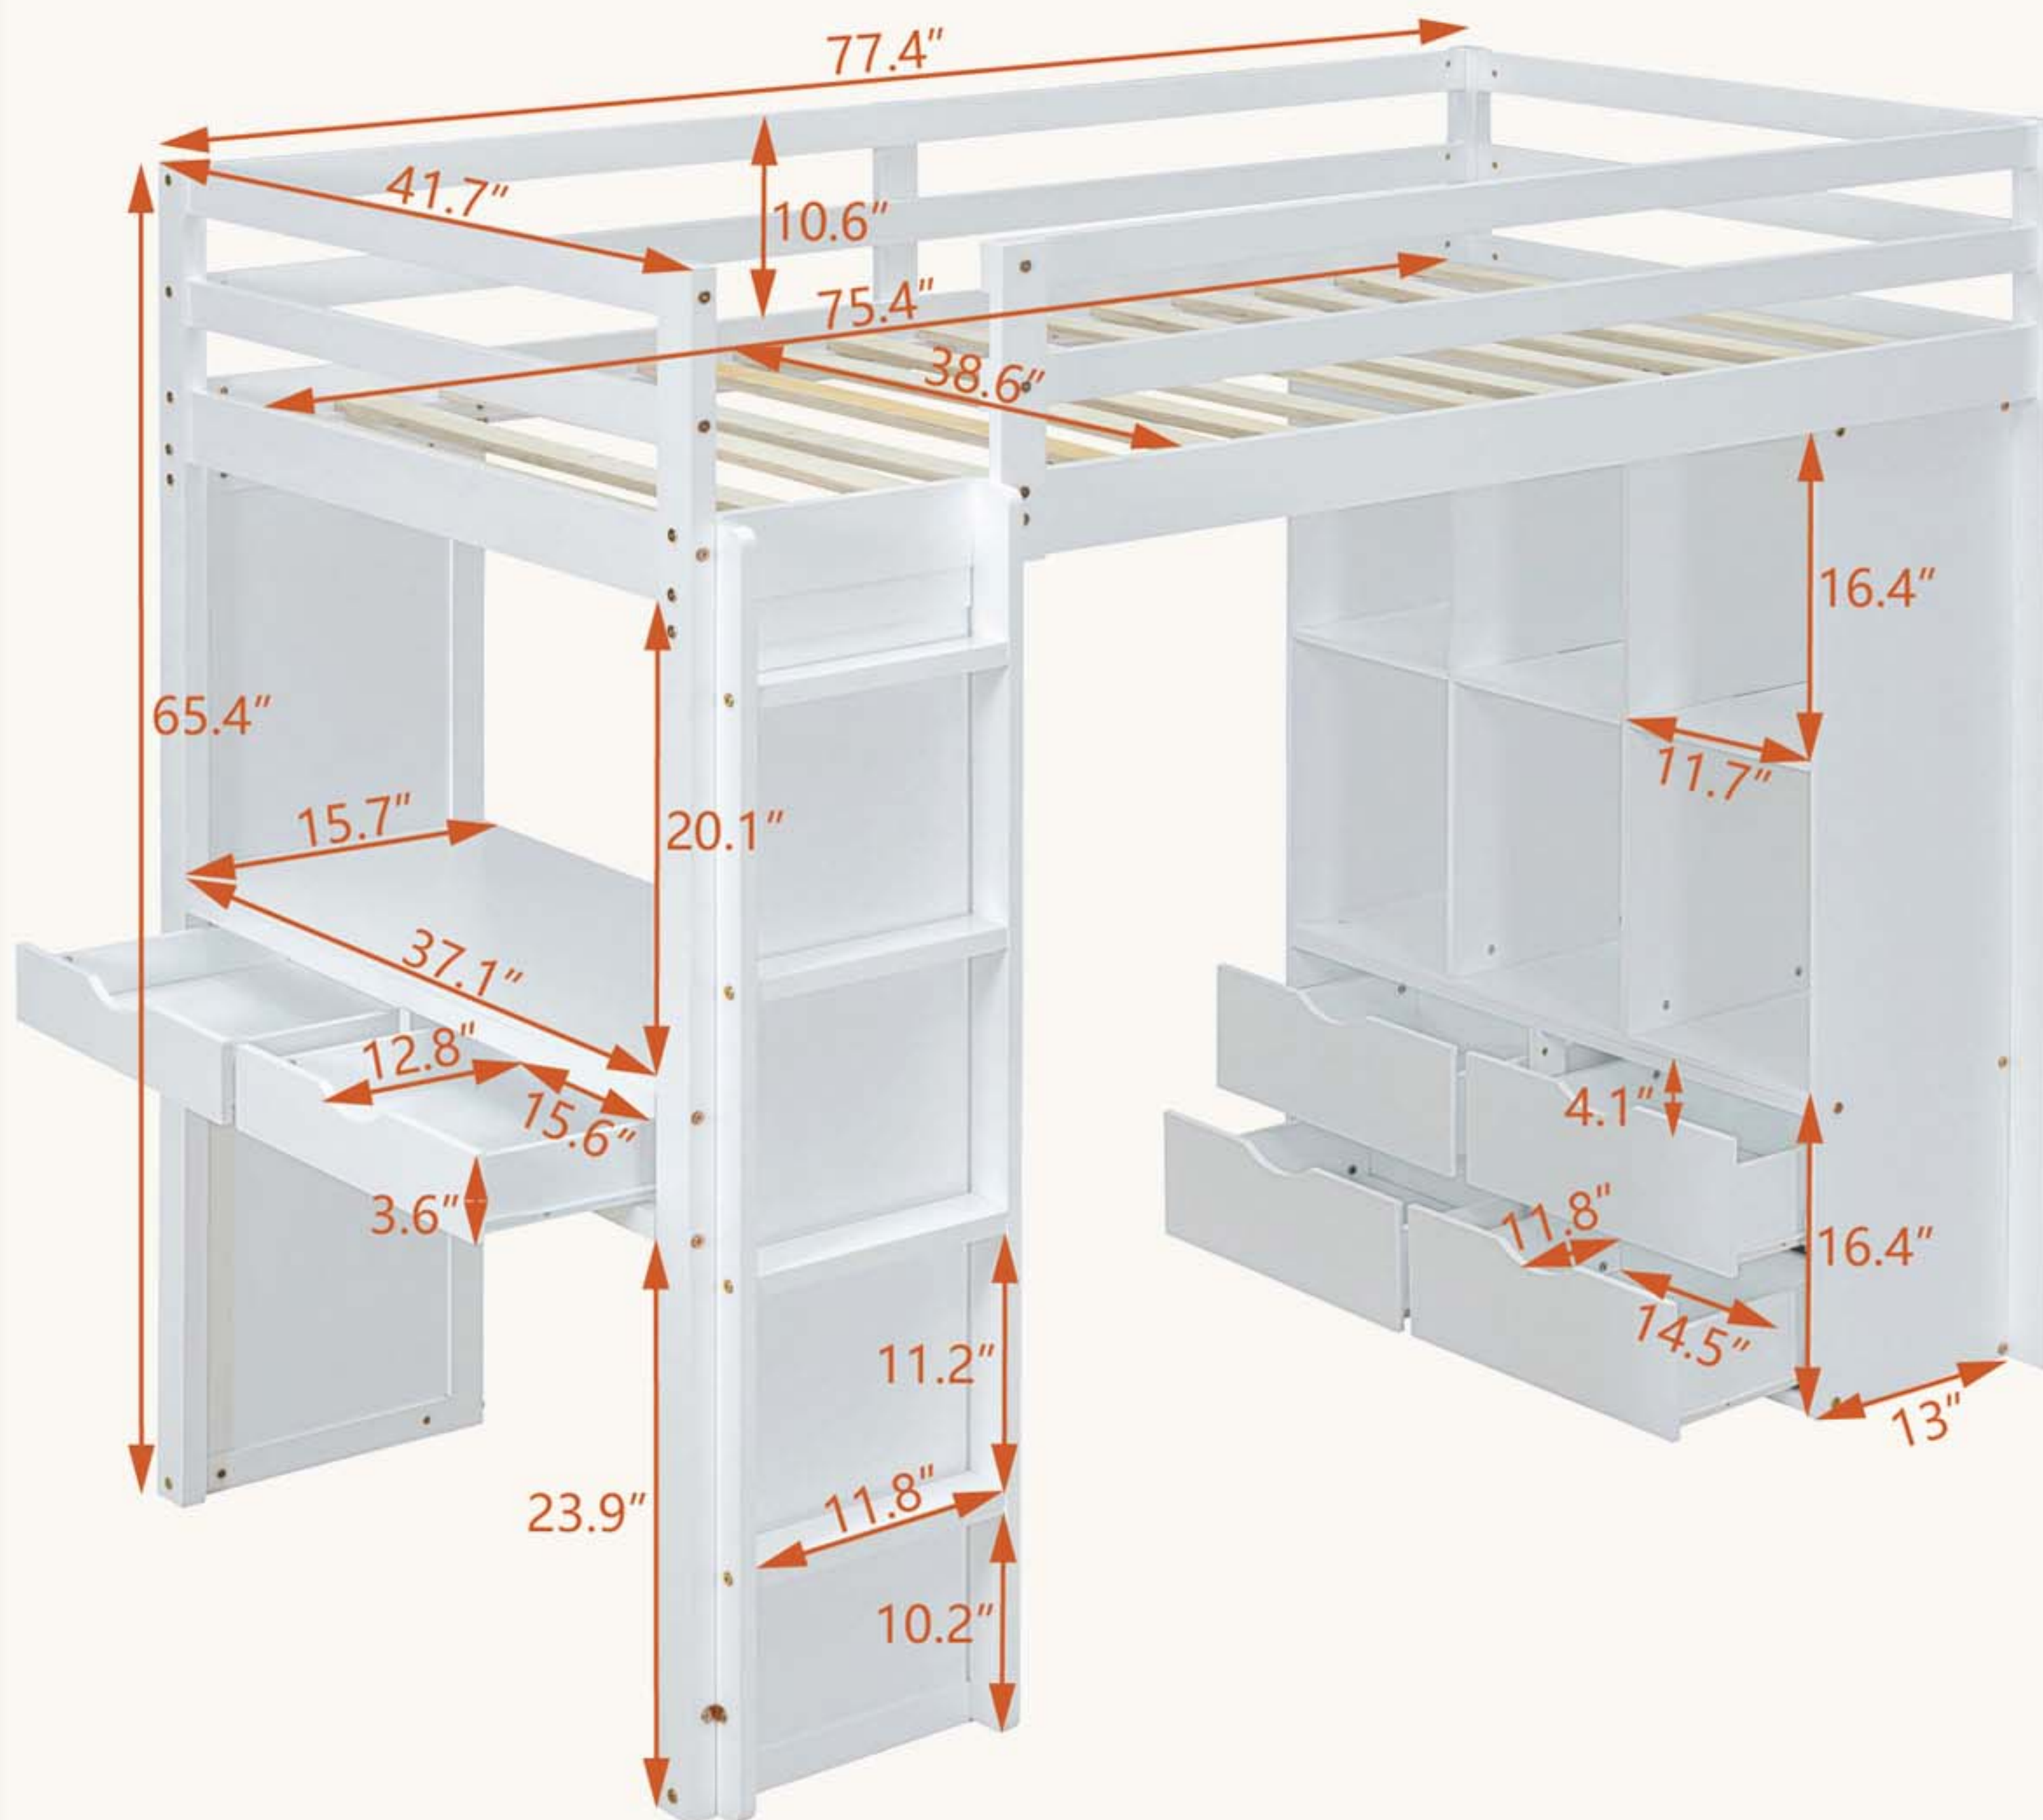

Dimensional Details

Product Dimensions

- Length (in.) :77.40
- Width (in.) :41.70
- Height (in.) :65.40
- Weight (lbs.):181.88

Package Size

- Length (in.) :78.35
- Width (in.) :19.06
- Height (in.) :13.58
- Weight (lbs.):199.52