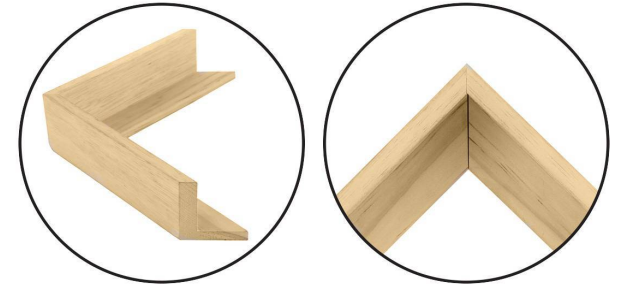

# WENDOVER ART GROUP

---

ITEM NUMBER : **WLA2268**

TITLE : **Snow Peaks through the Fog**

OUTWARD DIMENSION (W X H) : **61" x 44"**

FRAME (WIDTH X DEPTH) : **MC0618SUB1 | 0.38" x 2.25"**

FRAME FINISH : **Floater Frame**

**Natural**

DESCRIPTION :

**Giclee on Canvas, Gallery Wrapped, Matte Finish**