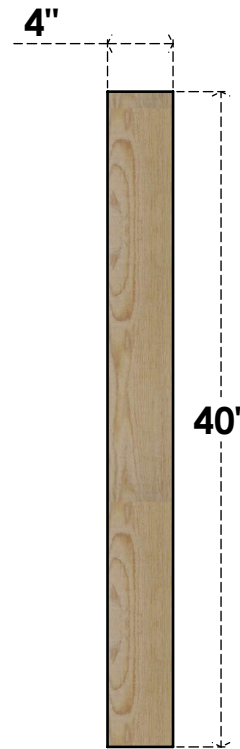

BRC04X28X40TRA00RDF

4"W X 28"D X 40"H TRADITIONAL ROUGH SAWN BRACE, DOUGLAS FIR

SIDE

FRONT

EKENA MILLWORK
 2300 WEST MAIN ST.
 CLARKSVILLE, TX 75426
 TOLL FREE: 866-607-0453
 WWW.EKENAMILLWORK.COM

NOTES

1. INSTALLATION TO BE COMPLETED IN ACCORDANCE WITH MANUFACTURER'S SPECIFICATIONS.
2. DRAWING MAY NOT BE TO SCALE
3. THIS DRAWING IS INTENDED FOR DESIGN AND PLANNING PURPOSES ONLY.
4. ALL INFORMATION CONTAINED HEREIN WAS CURRENT AT THE TIME OF DEVELOPMENT BUT MUST BE REVIEWED AND APPROVED BY THE PRODUCT MANUFACTURER TO BE CONSIDERED ACCURATE.
5. PRODUCTS ARE NOT KILN DRIED. THIS ITEM IS UNIQUE AND WILL CONTAIN THE NATURAL VARIATIONS THAT THE WOOD SPECIES OFFERS. THIS MAY RESULT IN VARIATIONS UP TO 1/4"