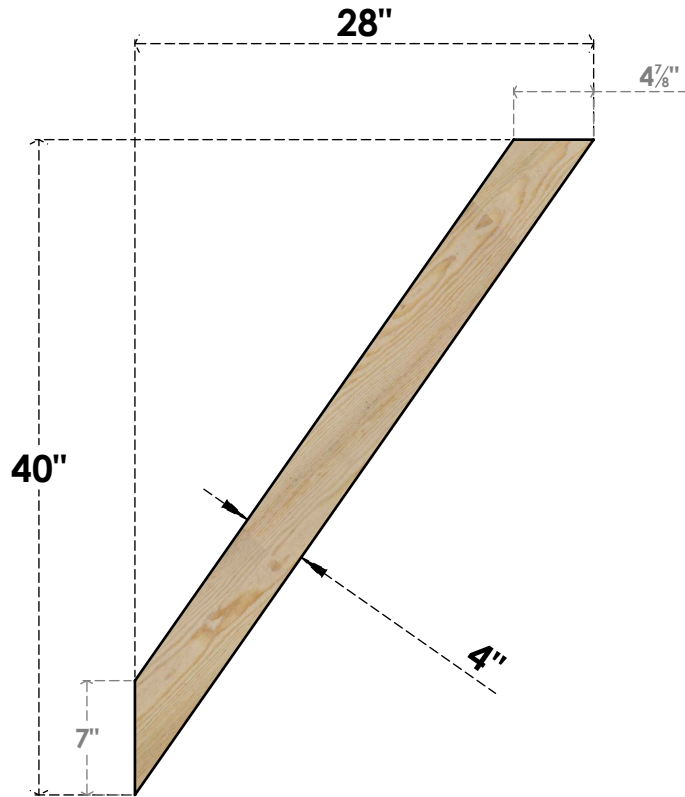

BRC04X28X40TRA00RDF

4"W X 28"D X 40"H TRADITIONAL ROUGH SAWN BRACE, DOUGLAS FIR

SIDE

FRONT

EKENA MILLWORK
 2300 WEST MAIN ST.
 CLARKSVILLE, TX 75426
 TOLL FREE: 866-607-0453
 WWW.EKENAMILLWORK.COM

NOTES

1. INSTALLATION TO BE COMPLETED IN ACCORDANCE WITH MANUFACTURER'S SPECIFICATIONS.
2. DRAWING MAY NOT BE TO SCALE
3. THIS DRAWING IS INTENDED FOR DESIGN AND PLANNING PURPOSES ONLY.
4. ALL INFORMATION CONTAINED HEREIN WAS CURRENT AT THE TIME OF DEVELOPMENT BUT MUST BE REVIEWED AND APPROVED BY THE PRODUCT MANUFACTURER TO BE CONSIDERED ACCURATE.
5. PRODUCTS ARE NOT KILN DRIED. THIS ITEM IS UNIQUE AND WILL CONTAIN THE NATURAL VARIATIONS THAT THE WOOD SPECIES OFFERS. THIS MAY RESULT IN VARIATIONS UP TO 1/4"