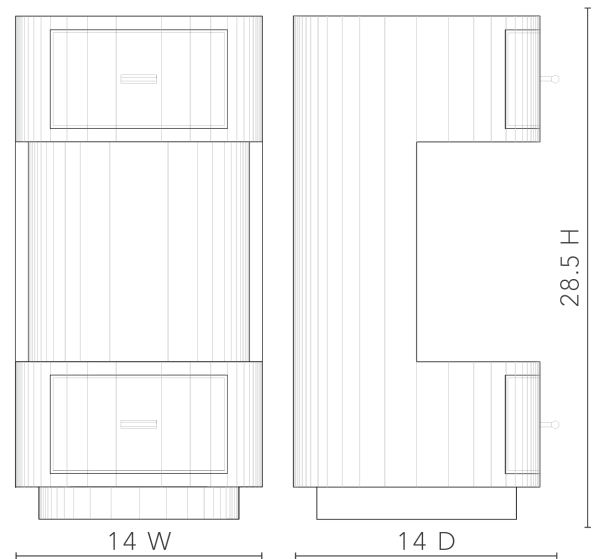

Aaron 2-Drawer End Table, Warm Chocolate

AAR-120-5144-88

- 14W x 14D x 28.5H
- Clear Lacquered Grasscloth
- Polished Brass Finished Cast Metal
- Finished Back, Soft Close Side Mount Glides

Sand
White

Deep
Olive