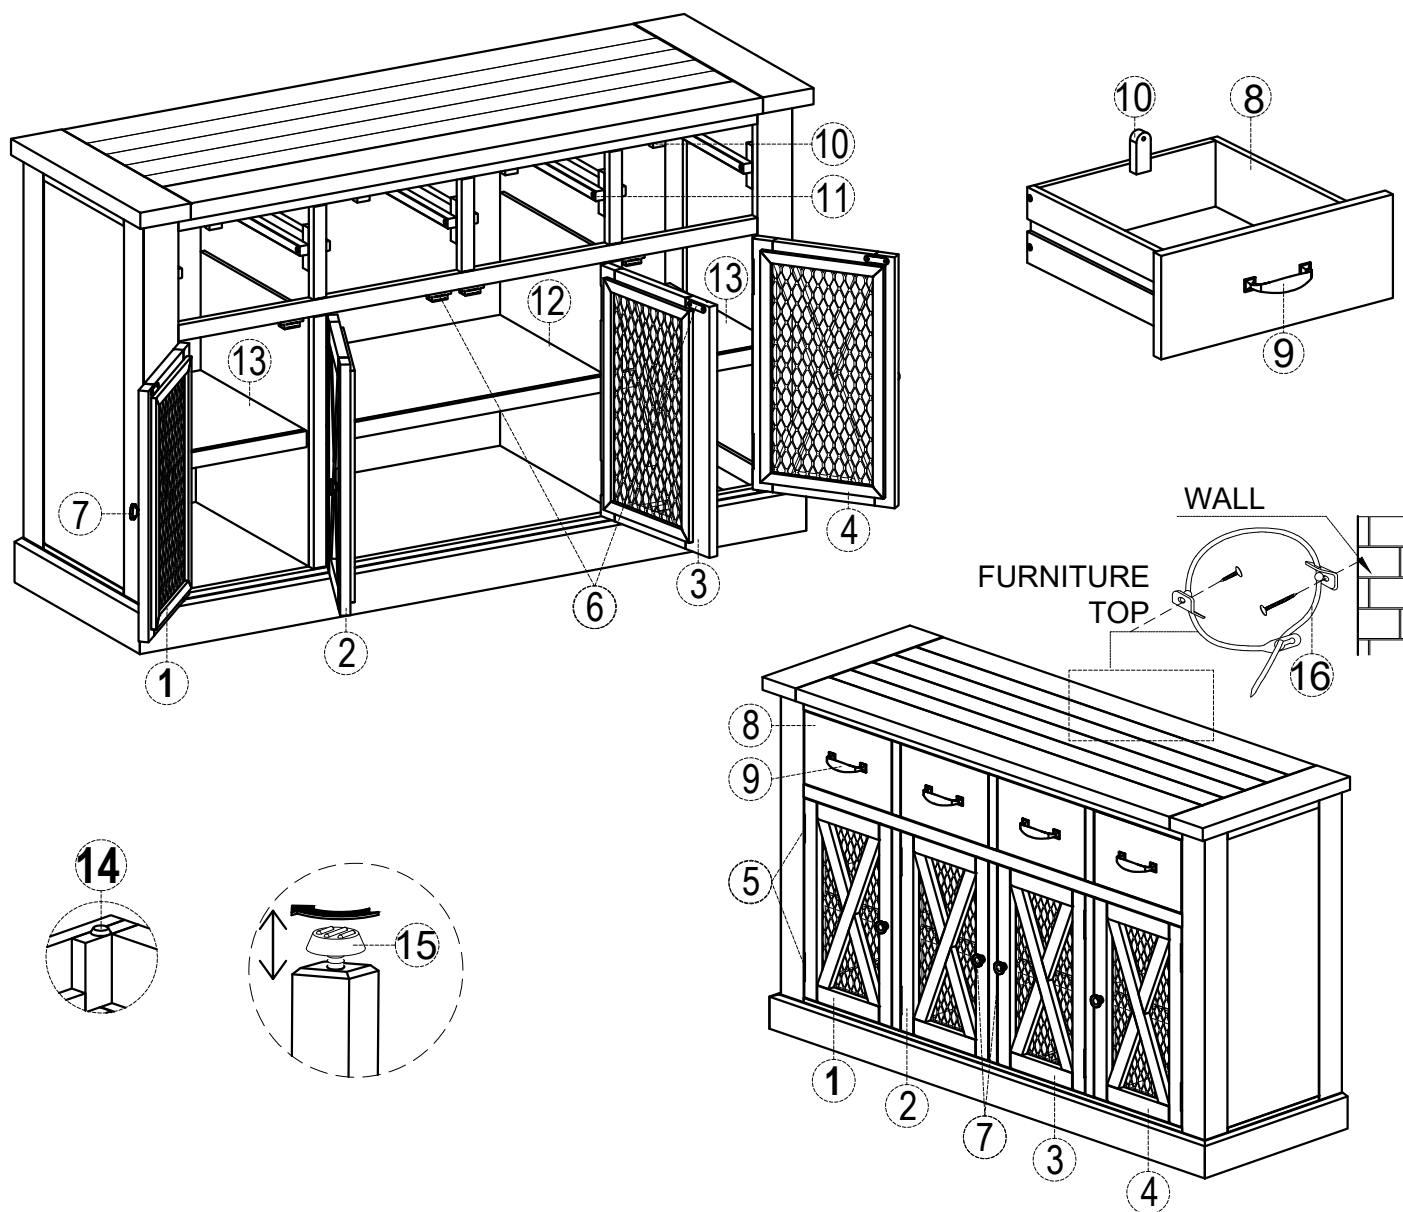

ASSEMBLY INSTRUCTIONS & PARTS IDENTIFICATION

FOUR DRAWER SIDEBOARD GOLD

Thank you for purchasing this quality product. Be sure to check all packing material carefully for small parts that may have come loose inside the carton during shipment.

Parts key							
No	Code	Qty	Description	No	Code	Qty	Description
1	A	1 pc	End Left Facing Door	9	I	4 sets	Pull w/Screws for Drawer
2	B	1 pc	Center Left Facing Door	10	K	4 pcs	Drawer Stop
3	C	1 pc	Center Right Facing Door	11	L	8 pcs	Drawer Glide
4	D	1 pc	End Right Facing Door	12	M	1 pc	Middle Shelf
5	E	8 pcs	Door Hinge	13	N	2 pcs	Side Shelf
6	F	4 sets	Door Catch	14	O	4 pcs	Floor Glide
7	G	4 sets	Knob w/Screw for Door	15	P	2 pcs	Floor leveler
8	H	4 pcs	Drawer Complete	16	Q	1 set	Anti-Tip Kit