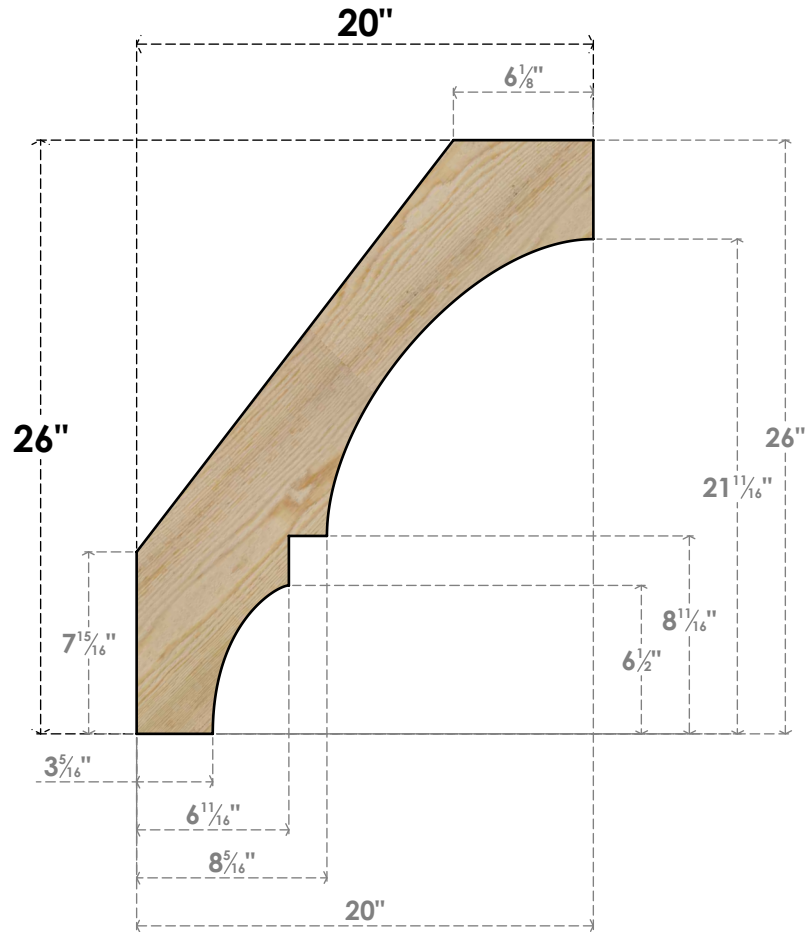

BRC04X20X26BOA00RDF

4"W X 20"D X 26"H BALBOA ROUGH SAWN BRACE, DOUGLAS FIR

SIDE

FRONT

EKENA MILLWORK
2300 WEST MAIN ST.
CLARKSVILLE, TX 75426
TOLL FREE: 866-607-0453
WWW.EKENAMILLWORK.COM

NOTES

1. INSTALLATION TO BE COMPLETED IN ACCORDANCE WITH MANUFACTURER'S SPECIFICATIONS.
2. DRAWING MAY NOT BE TO SCALE
3. THIS DRAWING IS INTENDED FOR DESIGN AND PLANNING PURPOSES ONLY.
4. ALL INFORMATION CONTAINED HEREIN WAS CURRENT AT THE TIME OF DEVELOPMENT BUT MUST BE REVIEWED AND APPROVED BY THE PRODUCT MANUFACTURER TO BE CONSIDERED ACCURATE.
5. PRODUCTS ARE NOT KILN DRIED. THIS ITEM IS UNIQUE AND WILL CONTAIN THE NATURAL VARIATIONS THAT THE WOOD SPECIES OFFERS. THIS MAY RESULT IN VARIATIONS UP TO 1/4"