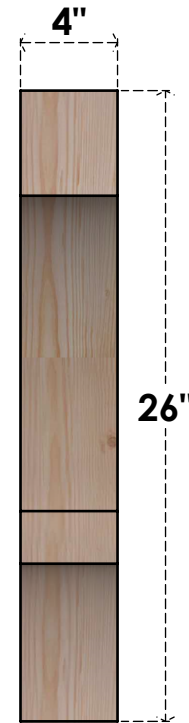

BRC04X20X26BOA00RDF

4"W X 20"D X 26"H BALBOA ROUGH SAWN BRACE, DOUGLAS FIR

SIDE

FRONT

EKENA MILLWORK
2300 WEST MAIN ST.
CLARKSVILLE, TX 75426
TOLL FREE: 866-607-0453
WWW.EKENAMILLWORK.COM

NOTES

1. INSTALLATION TO BE COMPLETED IN ACCORDANCE WITH MANUFACTURER'S SPECIFICATIONS.
2. DRAWING MAY NOT BE TO SCALE
3. THIS DRAWING IS INTENDED FOR DESIGN AND PLANNING PURPOSES ONLY.
4. ALL INFORMATION CONTAINED HEREIN WAS CURRENT AT THE TIME OF DEVELOPMENT BUT MUST BE REVIEWED AND APPROVED BY THE PRODUCT MANUFACTURER TO BE CONSIDERED ACCURATE.
5. PRODUCTS ARE NOT KILN DRIED. THIS ITEM IS UNIQUE AND WILL CONTAIN THE NATURAL VARIATIONS THAT THE WOOD SPECIES OFFERS. THIS MAY RESULT IN VARIATIONS UP TO 1/4"