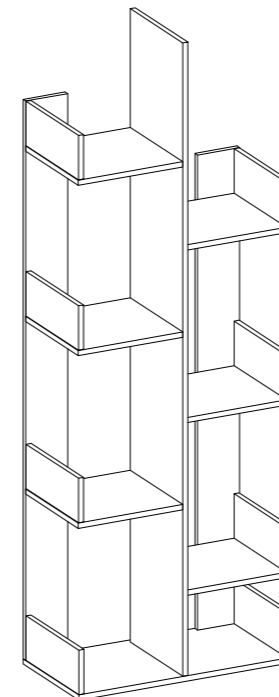

# BookShelf

Dimension: 51\*25.4\*144.5cm

## How to find us?

Email: [support@vecelo.com](mailto:support@vecelo.com)

Website: [www.vecelo.com](http://www.vecelo.com)

Item Description:

Dimension:

Model NO:

BookShelf

51\*25.4\*144.5cm

## Components

<b>1</b>	 510x254x12mm	1	<b>5</b>	 241x100x12mm	2
<b>2</b>	 1433x241x12mm	1	<b>6</b>	 249x240x12mm	3
<b>3</b>	 1258x100x12mm	1	<b>7</b>	 249x240x12mm	3
<b>4</b>	 1068x100x12mm	1	<b>8</b>	 239x100x12mm	6