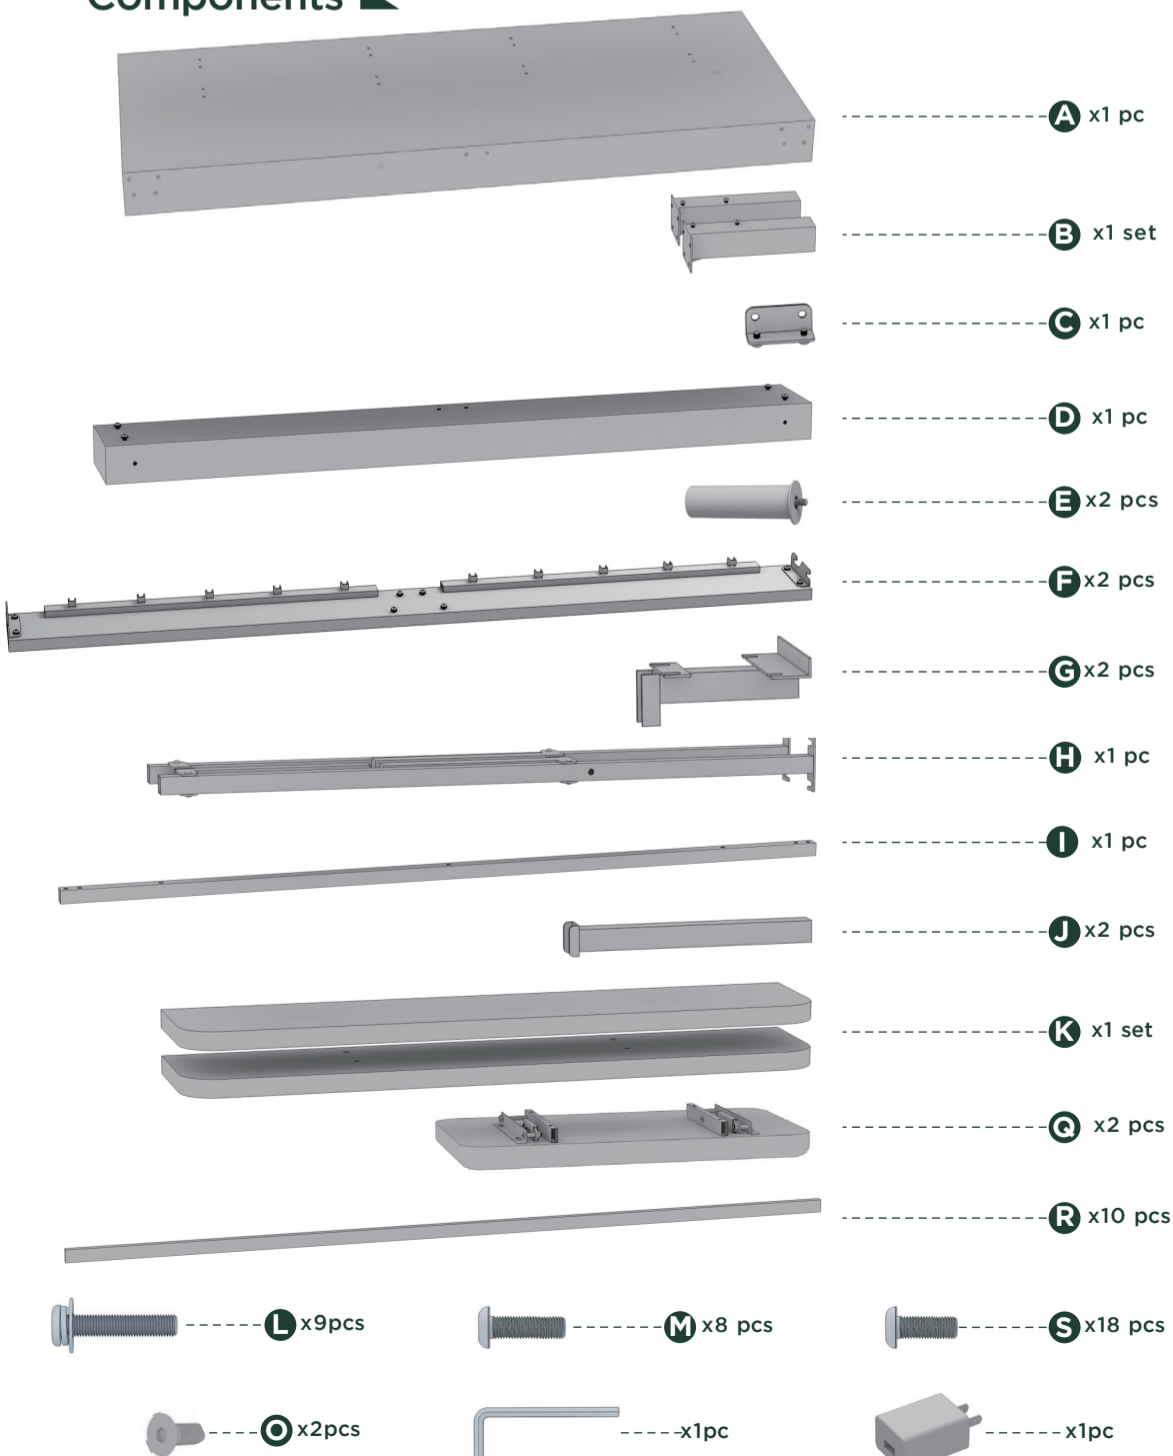

Easy as 1-2-3 Assembly Instruction

Numbers must Match for Secure Assembly

FPPTW-3

Components

Return Policy

ZINUS believes you will absolutely love your new addition to your home, but if for some reason you want to return the product, please contact us directly before you decide to return your product to the retailer. Our Customer Service organization can answer most concerns and can assist you with any questions you may have about your new product.

15

16

17

18

19

20