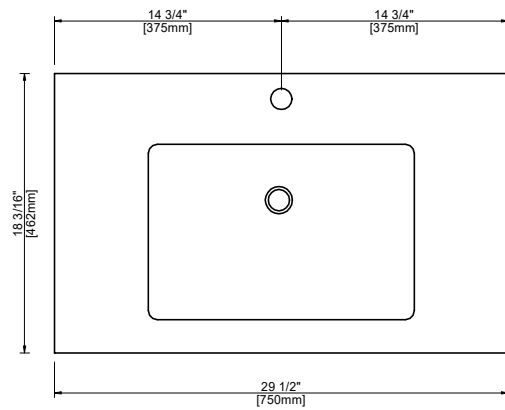

FRONT VIEW

PLAN VIEW

SIDE VIEW

COUNTERTOP PLAN VIEW

RIGHT SIDE VIEW

size:740x545x830mm