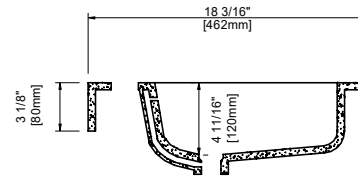

FRONT VIEW

PLAN VIEW

SIDE VIEW

COUNTERTOP PLAN VIEW

RIGHT SIDE VIEW

size:740x545x830mm