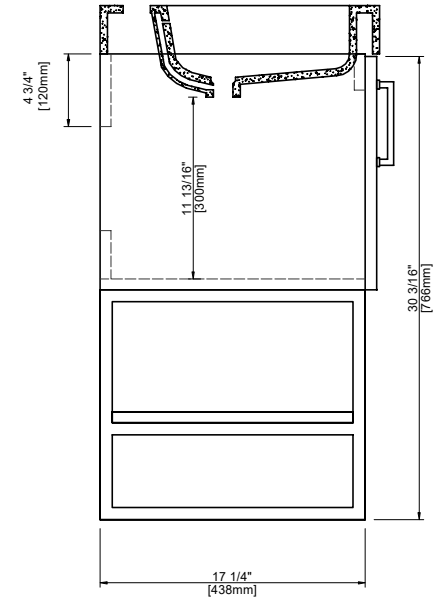

FRONT VIEW

PLAN VIEW

SIDE VIEW

COUNTERTOP PLAN VIEW

RIGHT SIDE VIEW

size:740x545x830mm