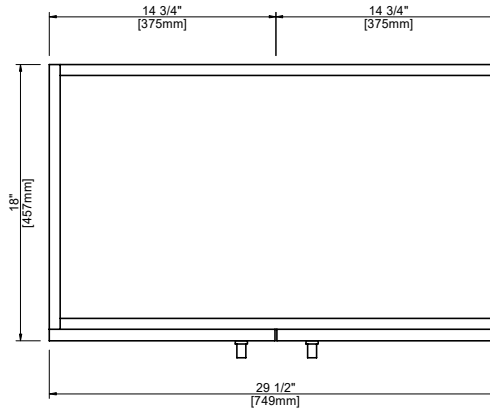

FRONT VIEW

PLAN VIEW

SIDE VIEW

COUNTERTOP PLAN VIEW

RIGHT SIDE VIEW

size:740x545x830mm