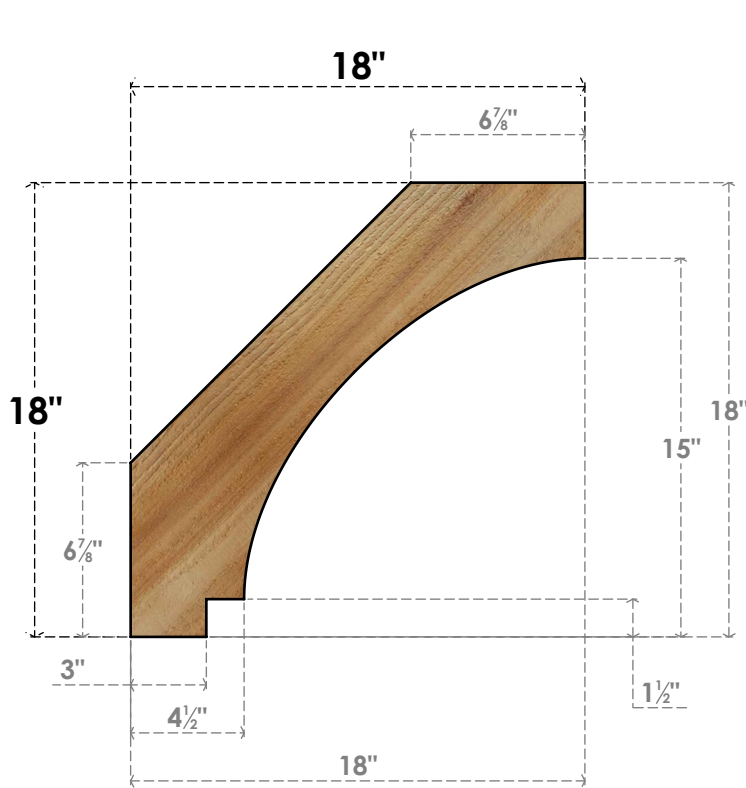

# BRC06X18X18IMP00RWR

6"W X 18"D X 18"H IMPERIAL ROUGH SAWN BRACE, WESTERN RED CEDAR

**SIDE**

**FRONT**

EKENA MILLWORK  
2300 WEST MAIN ST.  
CLARKSVILLE, TX 75426  
TOLL FREE: 866-607-0453  
WWW.EKENAMILLWORK.COM