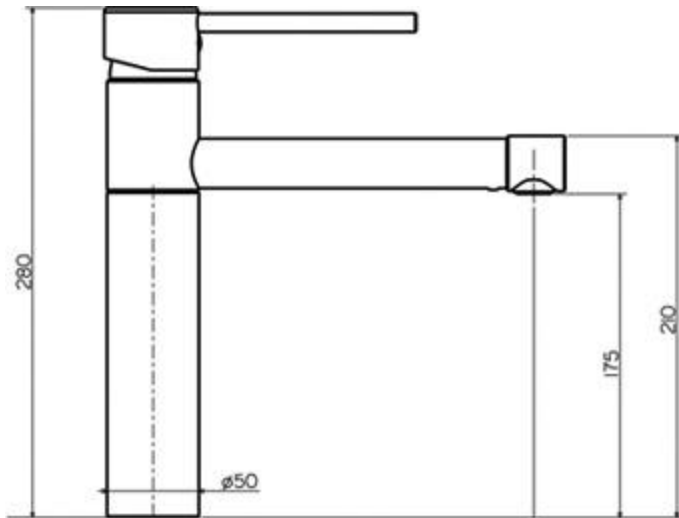

## Details

---

Side View

## Scope of supply

---

- Monobloc single lever mixer tap
- Ceramic disc control
- Flexi tails
- 1/2 BSP Connection"

Please note:

High pressure supply only min 0.5 bar pressure, preferred 1.0-1.5 bar

Heavy duty metal tap stabilising bracket, fit as required. Item No.

BL467720

Height: 280

Reach: 240

Base: 55

Tap hole:  $\varnothing 35$

BLANCO UK Limited

Tel: 01923 635200

Fax: 0800 0911608