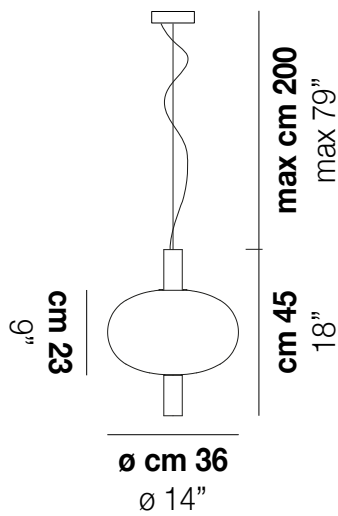

RIFLESSO SP 1

TECHNICAL DATA:

LED 2700K DIM2	1x12,5W 35 V
LED 2700K DIM3	1x12,5W 35 V
LED 3000K DIM2	1x12,5W 35 V
LED 3000K DIM3	1x12,5W 35 V

CERTIFICATIONS:

Led 2700 K 12,5 W 35 V 1500 lm DIM2 Phase Cut
 Led 2700 K 12,5 W 35 V 1500 lm DIM3 0-10V, Push
 Led 3000 K 12,5 W 35 V 1500 lm DIM2 Phase Cut
 Led 3000 K 12,5 W 35 V 1500 lm DIM3 0-10V, Push

VOLUME Mc 0,11
 GROSS WEIGHT Kg 10
 NET WEIGHT Kg 7

download

SHADE FINISHING

AMTR

CRTR

FRAME FINISHING

BKS

RAV