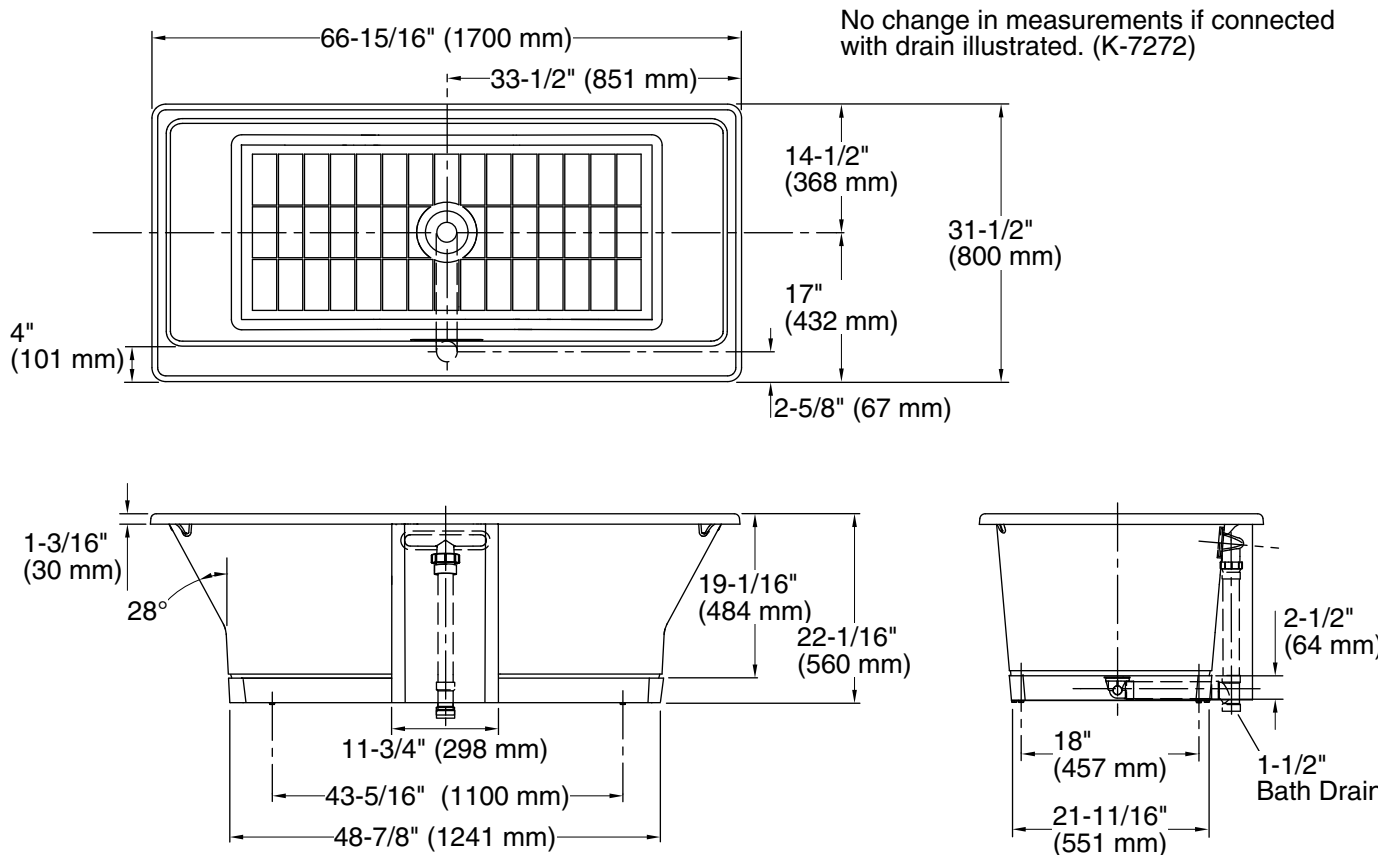

Technical Information

All product dimensions are nominal.

Installation:	Freestanding
Drain location:	Center
Basin area, bottom:	49" x 22" (1245 mm x 559 mm)
Basin area, top:	62-1/2" x 24-3/4" (1588 mm x 629 mm)
Weight:	365 lbs (165.6 kg)
Minimum floor load:	70 lbs/ft² (341.8 kg/m²)
Water depth:	15-1/4" (387 mm)
Water capacity:	75 gal (283.9 L)

Notes

Measure your actual product for rough-in details.

Install this product according to the installation instructions.

The hot water supply should be 70% of the capacity of the bath or greater. Installations will vary.