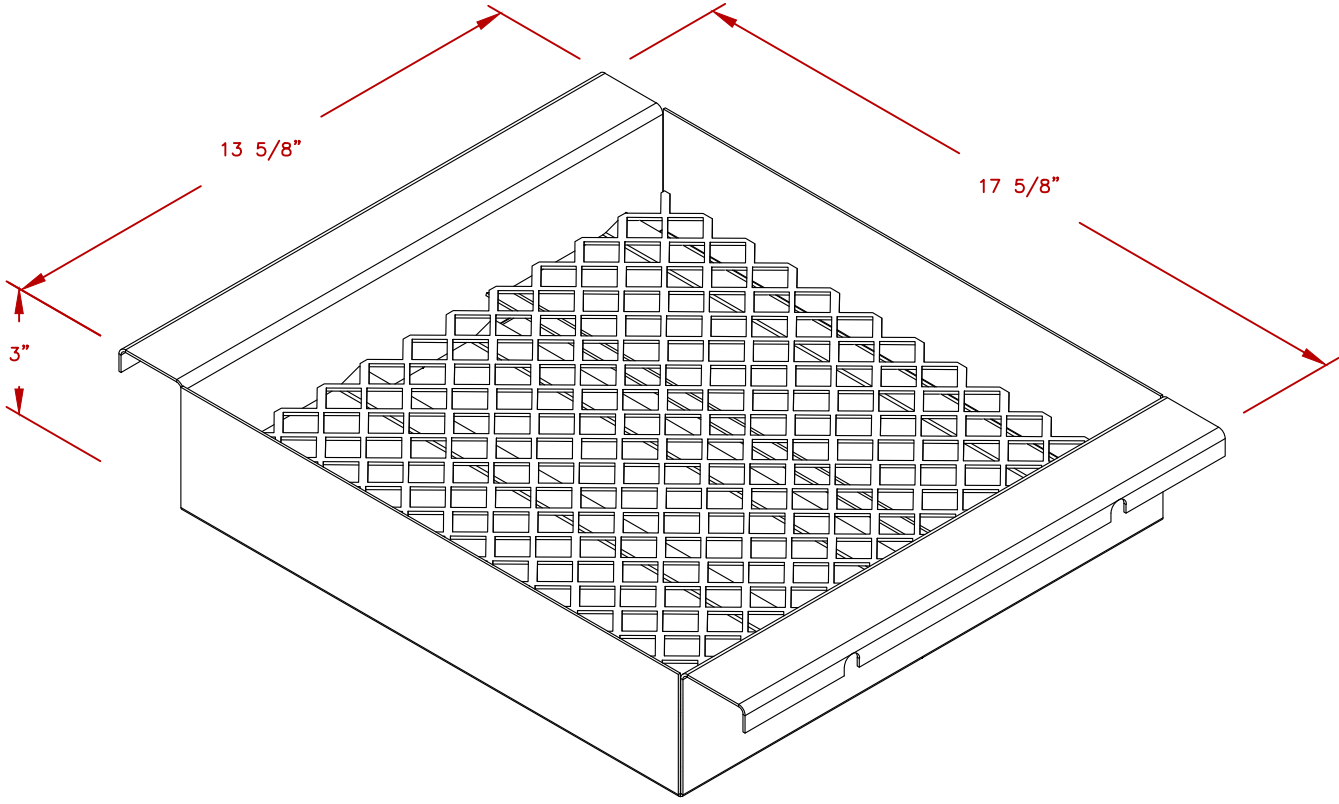

LINE	BBQ LINE
MODEL	CHARCOAL TRAY
NUM	

NOTE:
DUE TO OUR CONTINUOUS IMPROVEMENT PROGRAM, ALL MODELS
AND SPECIFICATIONS ARE SUBJECT TO CHANGE WITHOUT NOTICE.

	TITLE	
	2021 BARBECUE LINE GRILL ACCESORIES CHARCOAL TRAY	
SCALE:	DWG NO.	DWG BY
	BBQ11859	MORTEGA
REVISED	REV. DESCR.	DATE
		12/8/2020