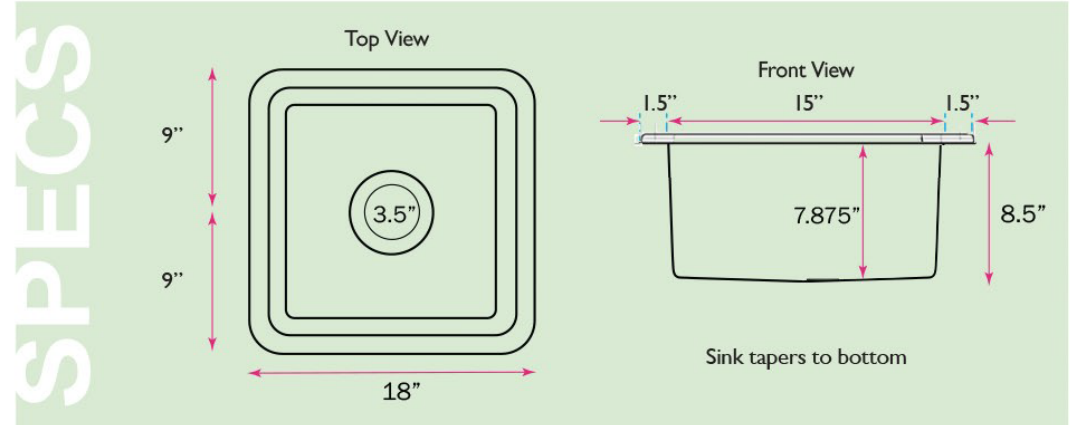

18 Inch Undermount Fireclay Kitchen Sink

OVERALL DIMENSIONS	INTERIOR BOWL	BOWL DEPTH	COMPATIBLE GRID(S)	DRAIN DIMENSIONS
18" x 18" x 8.5"	15" x 15"	7.875"	Included	3.5" Opening

FEATURES:

- Fireclay is hygienic, with a glazed surface that inhibits bacterial growth better than stainless steel
- Colander drain and grid included (Lux accessory pkg.)
- Finished glazed top edge, may be reveal mounted
- Limited lifetime manufacturer's warranty
- Mounting hardware not included
- Under mount Installation
- Nominal Dimensions*- actual dimensions may vary by .25"
- Professional installation recommended
- Template not included