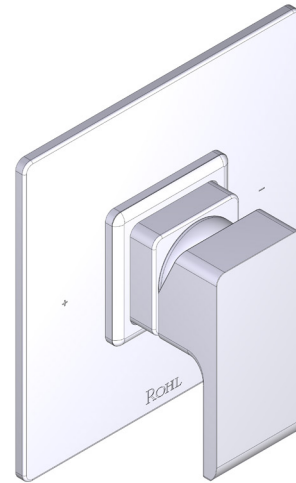

SPECIFICATIONS

DESCRIPTION

- Bottom outlet compatible with diverter tub spout
- Temperature and volume control
- 1 function
- Rough-in valve sold separately:
  - Order R51 pressure balance rough-in valve
  - 3/4" R51 extension kit available, order EXT51KIT34
  - 1-1/4" R51 extension kit available, order EXT51KIT114

CARTRIDGE

- 401-016 (Included)

STANDARDS

- ASME A112.18.1

WARRANTY

- Most products or parts carry "Limited Warranties" against manufacturing defects. For US customers please visit houseofrohl.com/support and for Canadian customers please visit houseofrohl.ca/support for complete product and finish warranty.

1/2" Pressure Balance Trim

CORE MODEL: TMN51W1