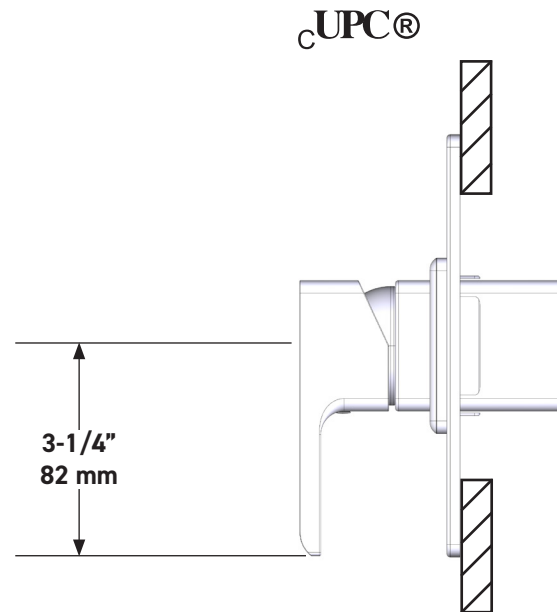

### DESCRIPTION

- Bottom outlet compatible with diverter tub spout
- Temperature and volume control
- 1 function
- Rough-in valve sold separately:
  - Order R51 pressure balance rough-in valve
  - 3/4" R51 extension kit available, order EXT51KIT34
  - 1-1/4" R51 extension kit available, order EXT51KIT114

### CARTRIDGE

- 401-016 (Included)

## 1/2" Pressure Balance Trim

**CORE MODEL:** TMN51W1

**For warranty or additional information, contact:**

**US Customers**

U.S.A.  
[houseofrohl.com/support](http://houseofrohl.com/support)  
 1-800-777-9762