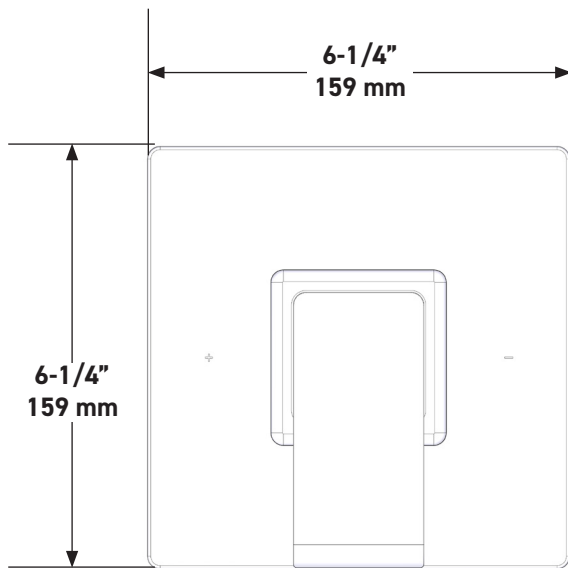

For warranty or additional information, contact:

US Customers

U.S.A.
houseofrohl.com/support
1-800-777-9762

Canadian Customers

QUEBEC / MARITIMES / WESTERN CANADA
QUÉBEC / MARITIMES / OUEST CANADIEN
QUEBEC / MARITIMOS / CANADA OCCIDENTAL
houseofrohl.ca/support
1-866-473-8442

ONTARIO
houseofrohl.ca/support
1-800-287-5354