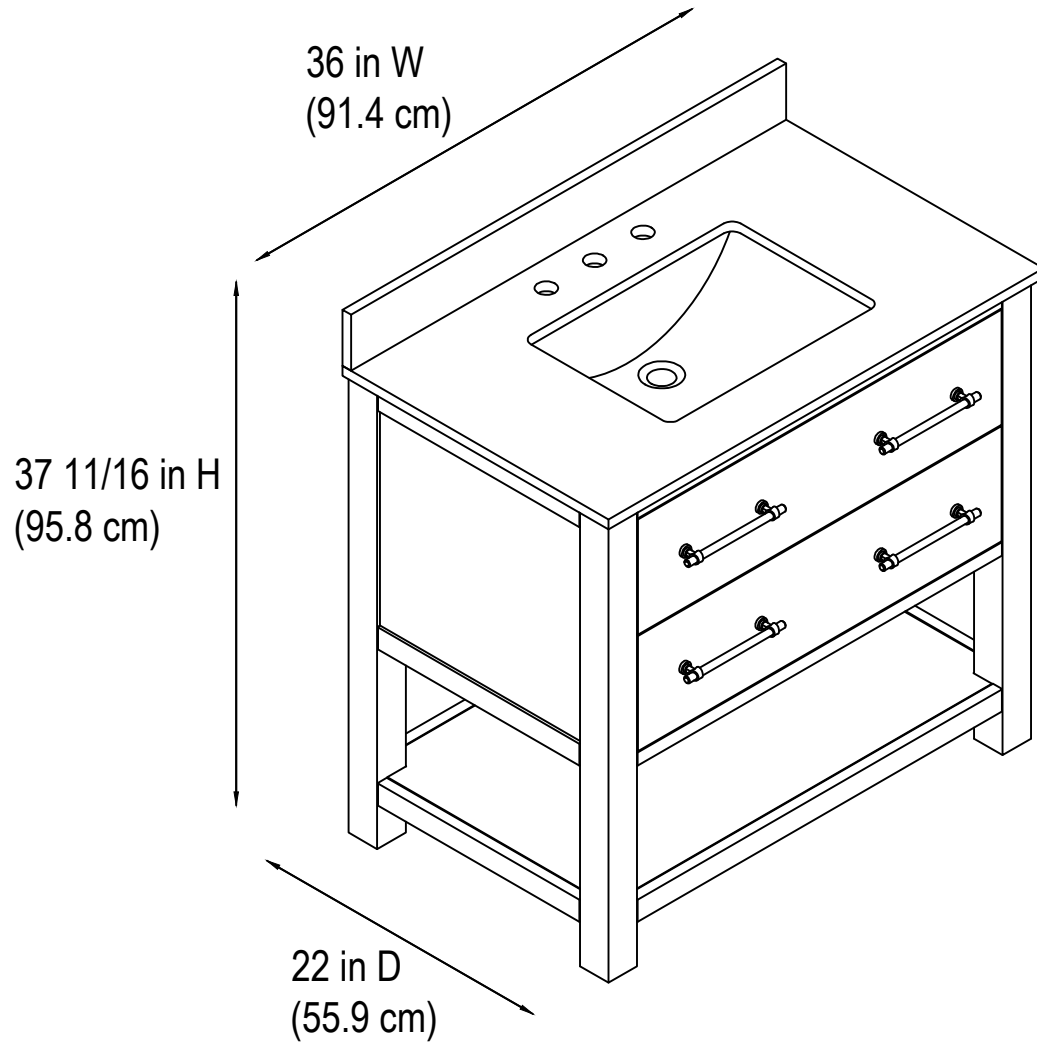

36" Bathroom Vanity

36 in. W x 22 in.D x 37 11/16 in.H
(91.4 cm x 55.9 cm x 95.8 cm)

Top View

Back View