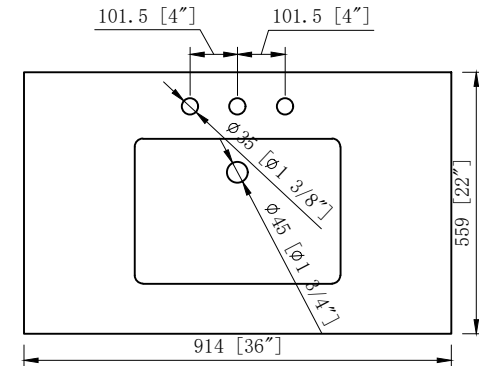

36" Bathroom Vanity

36 in. W x 22 in.D x 37 11/16 in.H
(91.4 cm x 55.9 cm x 95.8 cm)

Top View

Back View