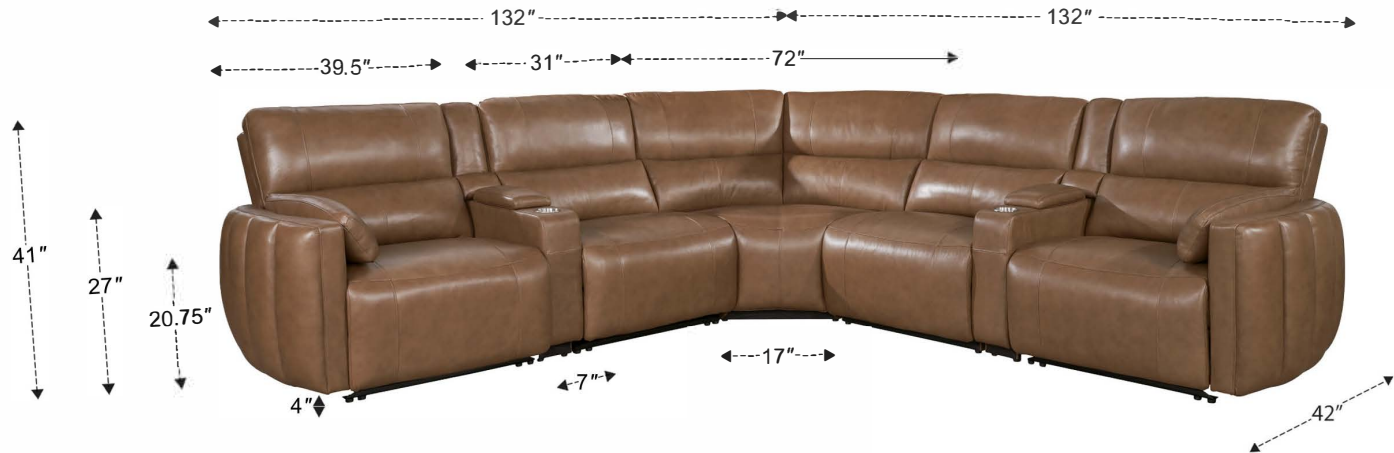

# 7 Piece Modular Power Reclining Sectional with Power Adjustable Headrests

Overall Dimensions	132" x 132" x 41"
Overall Width	132"
Overall Depth	132"
Overall Height	41"
Overall Weight	524.8 lbs.
Fully Reclined	65"
Distance from Wall	4.5"
Back of Seat to end of Chaise	41"
Leg Height <small>(Distance from Foot Rest to Floor in Full Recline)</small>	19.5"
Head Height <small>(Distance from Headrest to Floor in Full Recline)</small>	32"

Seat Width	31"
Seat Depth	23"
Seat Height	21"
Arm Width	9"
Arm Depth	34"
Arm Height	27"
Back Height	23.75"
Back Depth	4"
Headrest Extended from Back	5"
Console Storage area Inside	5" x 11" x 6.5"