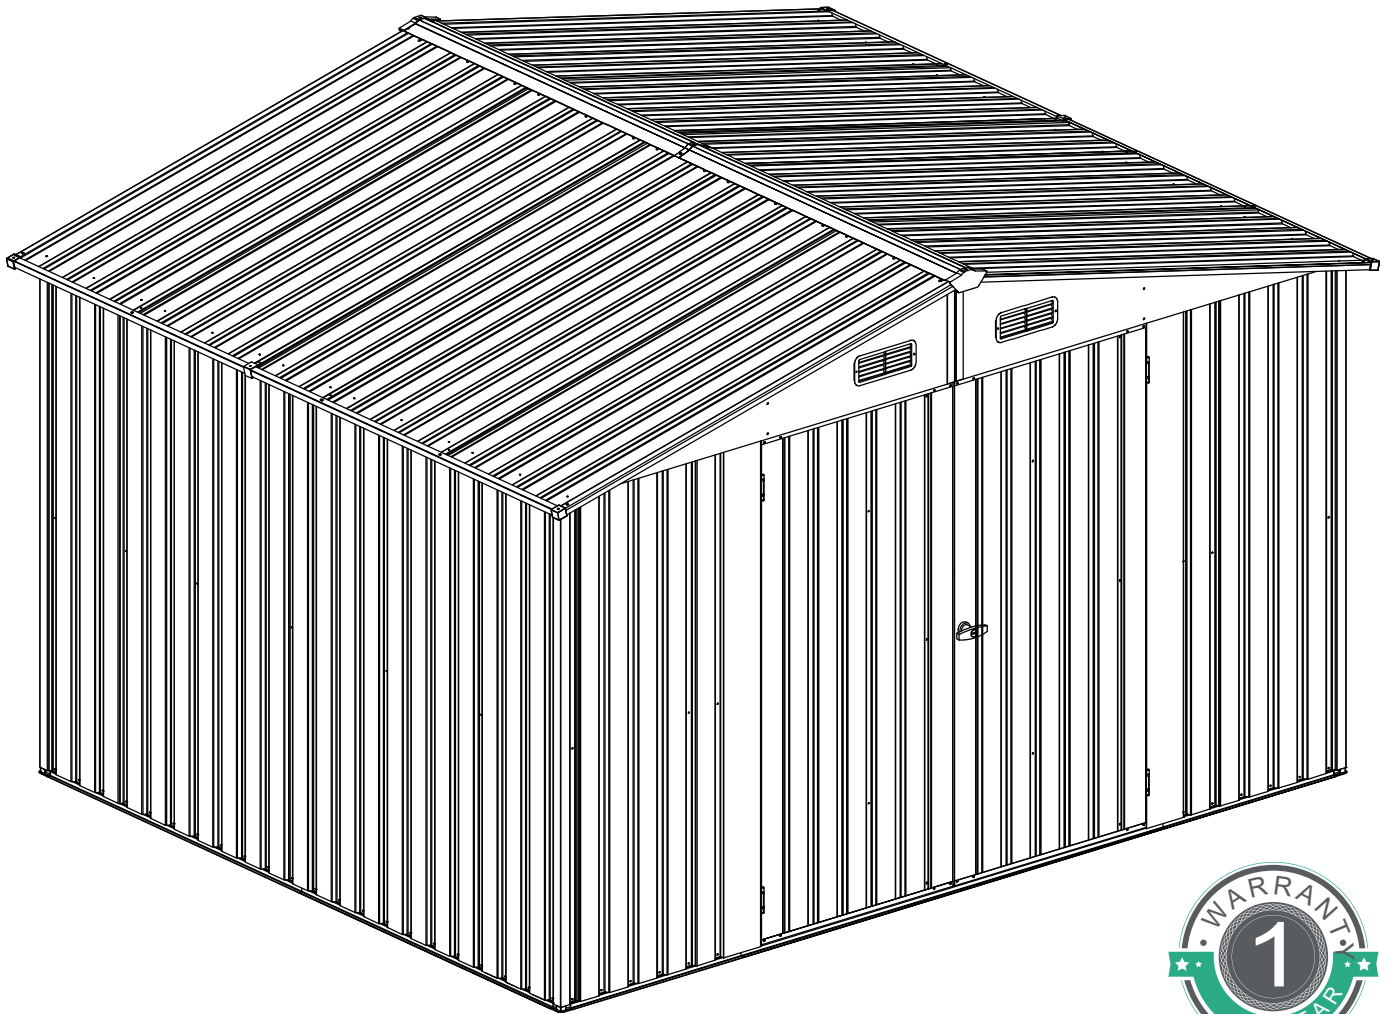

# sku:TC-SS06/TC-SS09

8\*10FT Storage Shed