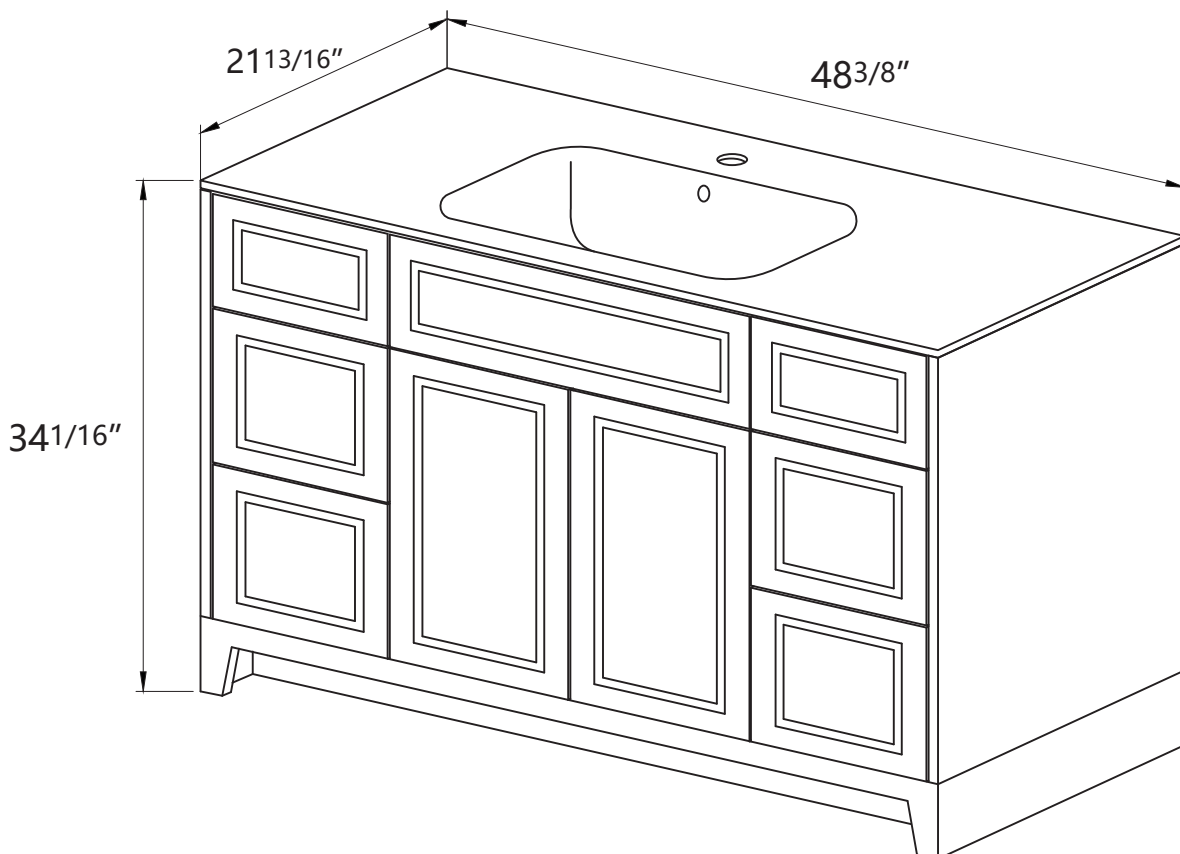

ZEAFIVE[®]

DIMENSION DETAILS BATHROOM VANITY

✉ Email: service@bestgosupplychaininc.com

RIO 48"

PRODUCT
INSTRUCTION
VIDEO

COUNTERTOP SIZE

Top View

Front View

Side View

VANITY SIZE

Front View

Side View