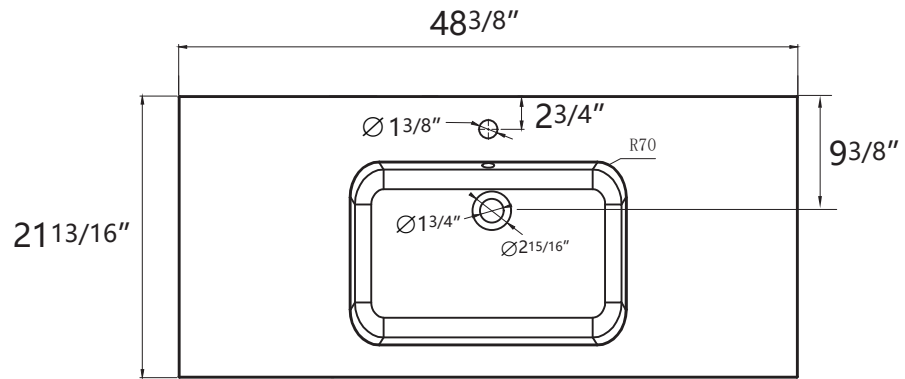

ZEAFIVE[®]

DIMENSION DETAILS BATHROOM VANITY

✉ Email: service@bestgosupplychaininc.com

RIO 48"

PRODUCT
INSTRUCTION
VIDEO

COUNTERTOP SIZE

Top View

Front View

Side View

VANITY SIZE

Front View

Side View