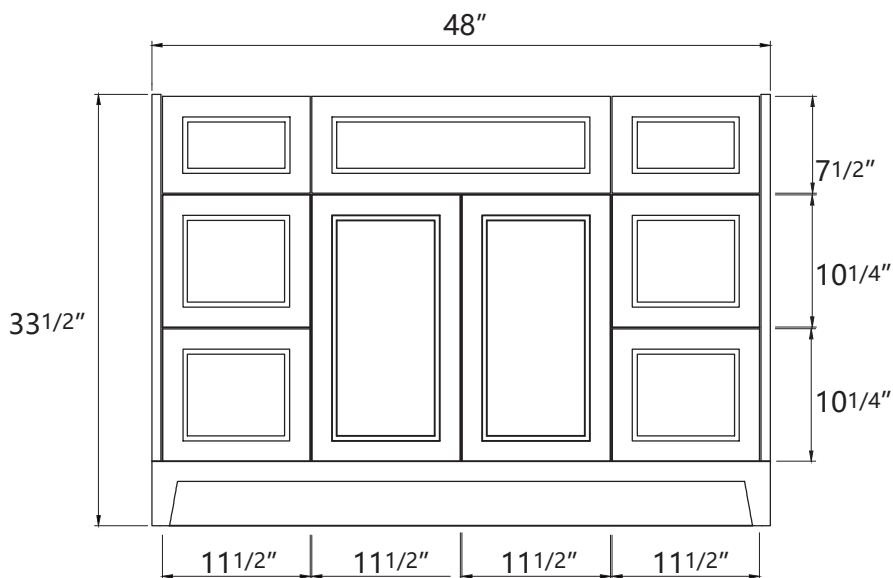

ZEAFIVE[®]

DIMENSION DETAILS BATHROOM VANITY

✉ Email: service@bestgosupplychaininc.com

RIO 48"

PRODUCT
INSTRUCTION
VIDEO

COUNTERTOP SIZE

Top View

Front View

Side View

VANITY SIZE

Front View

Side View