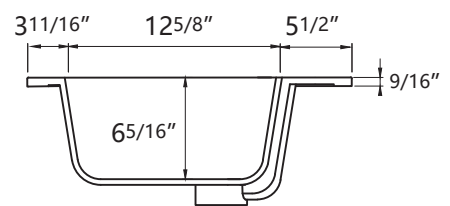

ZEAFIVE[®]

DIMENSION DETAILS BATHROOM VANITY

✉ Email: service@bestgosupplychaininc.com

RIO 48"

PRODUCT
INSTRUCTION
VIDEO

COUNTERTOP SIZE

Top View

Front View

Side View

VANITY SIZE

Front View

Side View