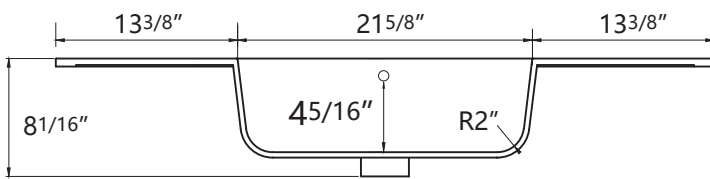

ZEAFIVE[®]

DIMENSION DETAILS BATHROOM VANITY

✉ Email: service@bestgosupplychaininc.com

RIO 48"

PRODUCT
INSTRUCTION
VIDEO

COUNTERTOP SIZE

Top View

Front View

Side View

VANITY SIZE

Front View

Side View