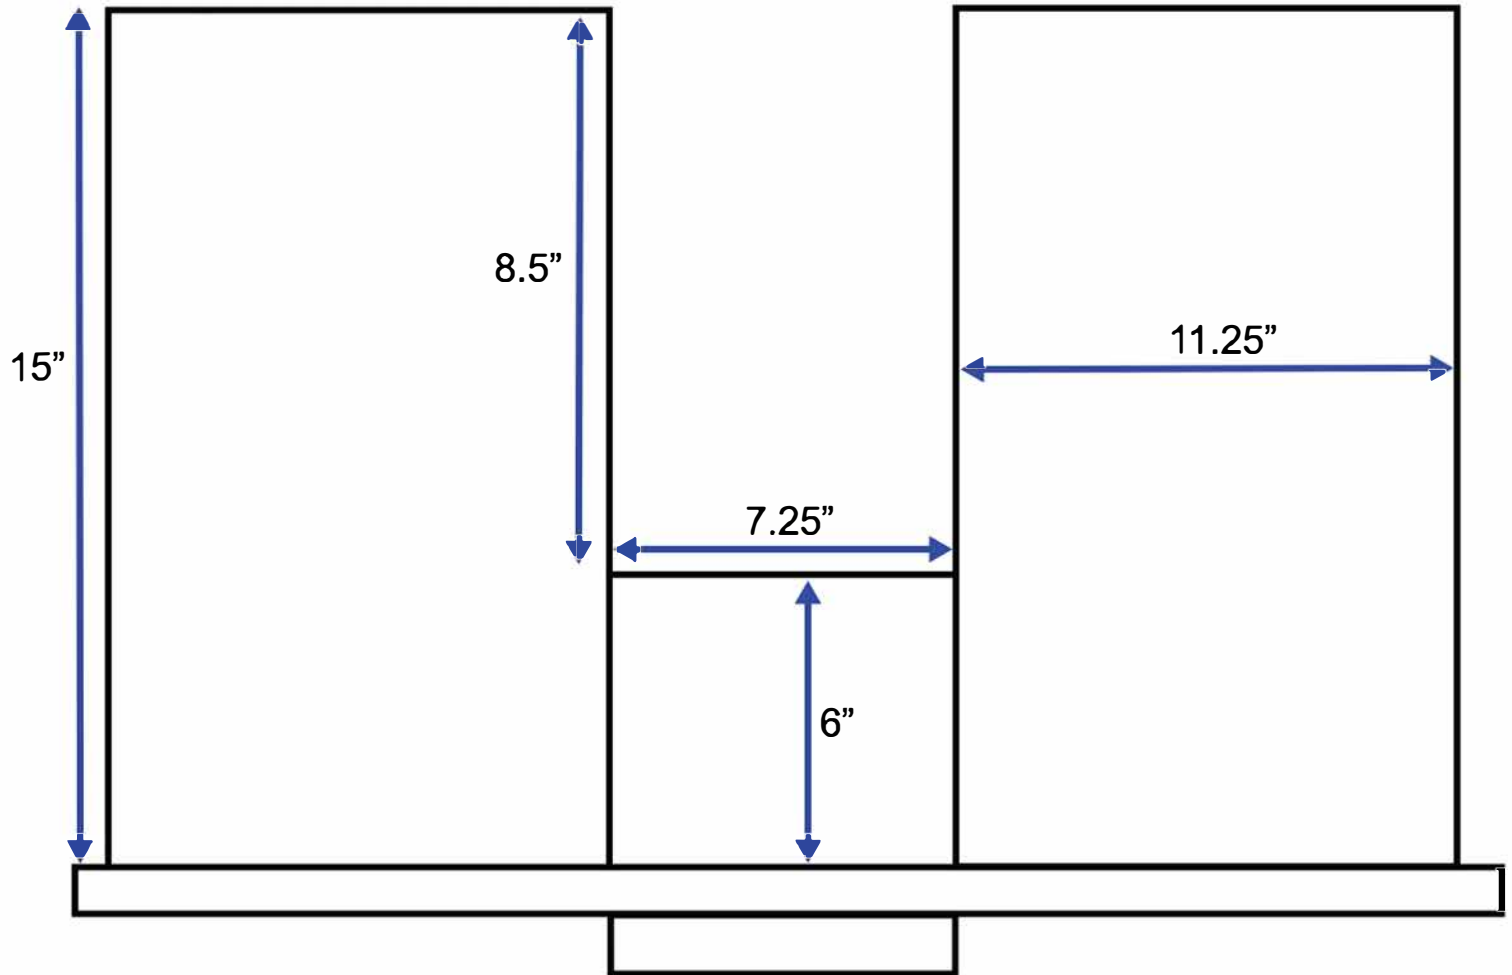

36-inch Vanity (Middle Drawer)

All measurements are approximate and rounded to the nearest quarter inch.
Please allow for a slight margin of error.