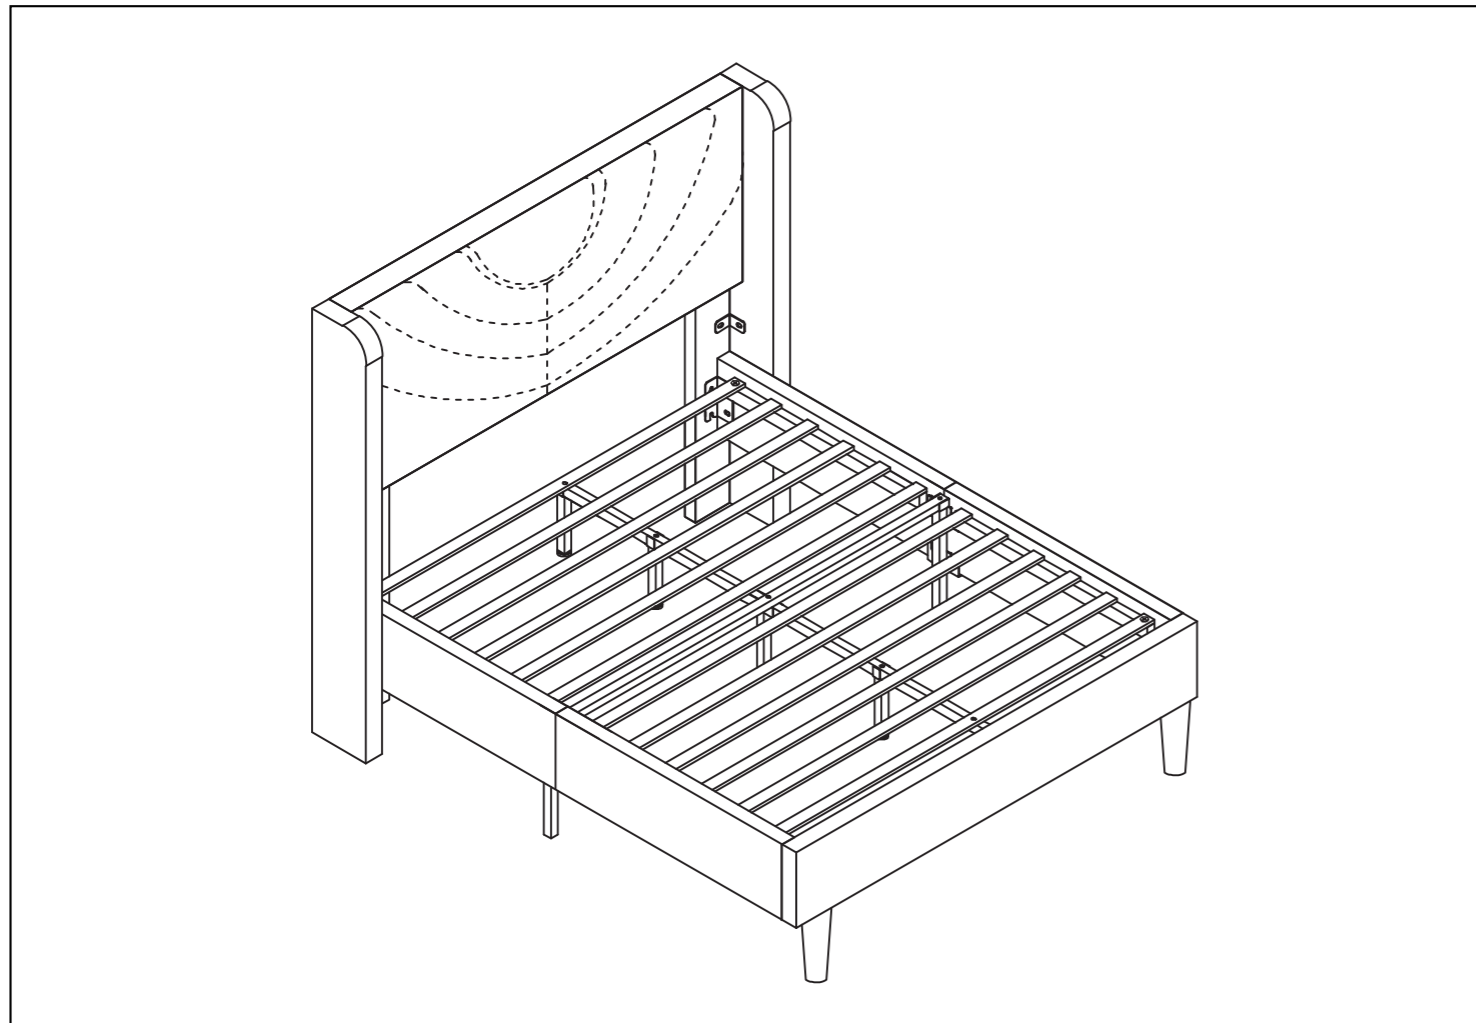

Bed Frame

Dimension: TWIN:106*195*116cm
FULL:144*195*116cm
QUEEN:159.5*207*116cm

Tips!

Check all the components & screws before assembly. **Do not install in case part is missing, contact us to get.** Send email with your question. We will resend within 24 hours.

We control manufacturing and distribution ourselves, ensure the quality.

Item Description: Bed Frame
 Dimension: TWIN:106*195*116cm
FULL:144*195*116cm
QUEEN:159.5*207*116cm

Step 10

L-1 x 2 Cx2 Ix1

Unscrew the original screw

Tighten the original screw

Components

1		1	6		1	11		1
	TWIN:100*55*7.2cm			TWIN:97.9*8*2.5cm			TWIN:95*5.2*1.2cm	
	FULL:138*55*7.2cm			FULL:97.9*8*2.5cm			FULL:133*5.2*1.2cm	
	QUEEN:153*55*7.2cm		QUEEN:103.7*8*2.5cm		QUEEN:148.5*5.2*1.2cm			
2		1	7		2	12		1
	TWIN:100*15.2*2.5cm			TWIN:34.6*7.5*4.3cm			TWIN:95*5.2*1.2cm	
	FULL:138*15.2*2.5cm			FULL:34.6*7.5*4.3cm			FULL:133*5.2*1.2cm	
	QUEEN:153.5*15.2*2.5cm		QUEEN:34.6*7.5*4.3cm		QUEEN:148.5*5.2*1.2cm			
3		4	8		3	13		1
	TWIN:95.3*15.2*4.5cm			TWIN:32.4*3.1*2.5cm			TWIN:115*15*2.5cm	
	FULL:95.3*15.2*4.5cm			FULL:32.4*3.1*2.5cm			FULL:115*15*2.5cm	
	QUEEN:100.8*15.2*4.5cm		QUEEN:32.4*3.1*2.5cm		QUEEN:115*15*2.5cm			
4		2	9		1	14		1
	TWIN:83*7*2.5cm			TWIN:32.4*8*3.1cm			TWIN:115*15*2.5cm	
	FULL:83*7*2.5cm			FULL:32.4*8*3.1cm			FULL:115*15*2.5cm	
	QUEEN:83*7*2.5cm		QUEEN:32.4*8*3.1cm		QUEEN:115*15*2.5cm			
5		1	10		1			
	TWIN:84.5*2.5*2.5cm			TWIN:95*2.4*1.2cm				
	FULL:84.5*2.5*2.5cm			FULL:133*2.4*1.2cm				
	QUEEN:90.5*2.5*2.5cm		QUEEN:148.5*2.4*1.2cm					