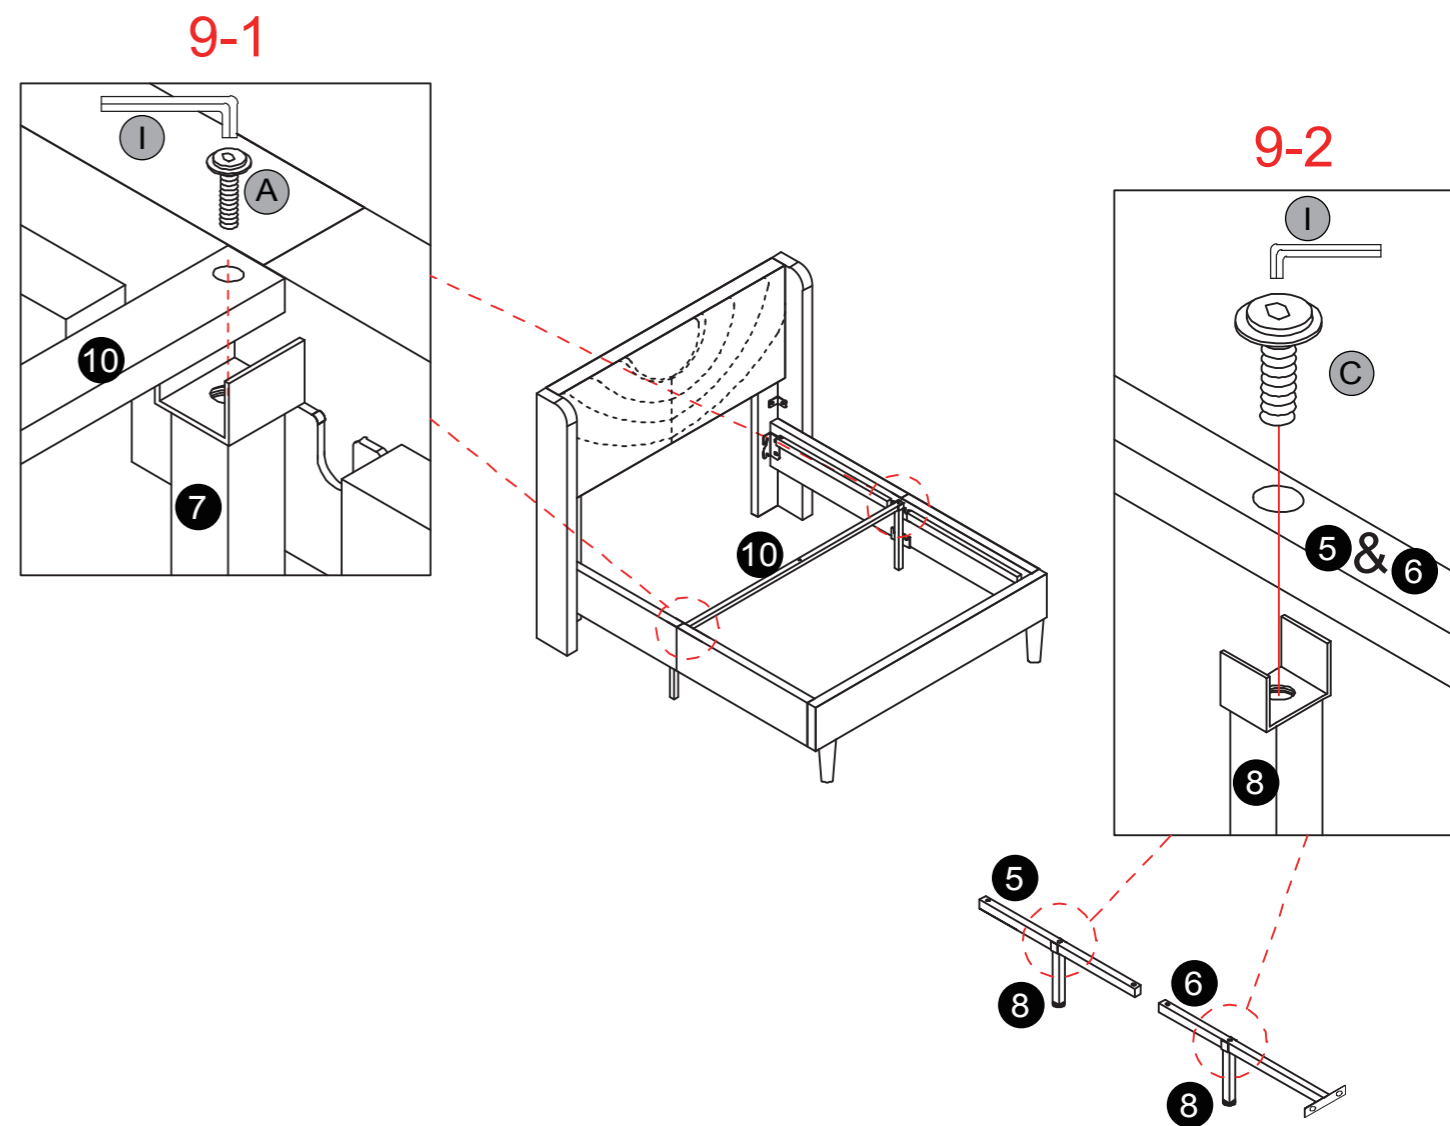

We control manufacturing and distribution ourselves, ensure the quality.

Item Description: Bed Frame
 Dimension: TWIN:106*195*116cm
FULL:144*195*116cm
QUEEN:159.5*207*116cm

Step 10

L-1 x 2 Cx2 Ix1

Unscrew the original screw

Tighten the original screw

Components

1		1	6		1	11		1
	TWIN:100*55*7.2cm			TWIN:97.9*8*2.5cm			TWIN:95*5.2*1.2cm	
	FULL:138*55*7.2cm			FULL:97.9*8*2.5cm			FULL:133*5.2*1.2cm	
	QUEEN:153*55*7.2cm		QUEEN:103.7*8*2.5cm		QUEEN:148.5*5.2*1.2cm			
2		1	7		2	12		1
	TWIN:100*15.2*2.5cm			TWIN:34.6*7.5*4.3cm			TWIN:95*5.2*1.2cm	
	FULL:138*15.2*2.5cm			FULL:34.6*7.5*4.3cm			FULL:133*5.2*1.2cm	
	QUEEN:153.5*15.2*2.5cm		QUEEN:34.6*7.5*4.3cm		QUEEN:148.5*5.2*1.2cm			
3		4	8		3	13		1
	TWIN:95.3*15.2*4.5cm			TWIN:32.4*3.1*2.5cm			TWIN:115*15*2.5cm	
	FULL:95.3*15.2*4.5cm			FULL:32.4*3.1*2.5cm			FULL:115*15*2.5cm	
	QUEEN:100.8*15.2*4.5cm		QUEEN:32.4*3.1*2.5cm		QUEEN:115*15*2.5cm			
4		2	9		1	14		1
	TWIN:83*7*2.5cm			TWIN:32.4*8*3.1cm			TWIN:115*15*2.5cm	
	FULL:83*7*2.5cm			FULL:32.4*8*3.1cm			FULL:115*15*2.5cm	
	QUEEN:83*7*2.5cm		QUEEN:32.4*8*3.1cm		QUEEN:115*15*2.5cm			
5		1	10		1			
	TWIN:84.5*2.5*2.5cm			TWIN:95*2.4*1.2cm				
	FULL:84.5*2.5*2.5cm			FULL:133*2.4*1.2cm				
	QUEEN:90.5*2.5*2.5cm		QUEEN:148.5*2.4*1.2cm					

A	 Bolt M8 x 25	6	E	 Angle iron	2	J	 Screw M4 x 25	2
A-1	 Preinstalled on components Bolt M8 x 25	4	F	 Foot	2	K	 Adapting piece	4
B	 Bolt M8 x 45	4	G	 Angle iron (Left)	1	L	 Bolt M8 x 18	4
C	 Bolt M8 x 45	5	H	 Angle iron (Right)	1	L-1	 Preinstalled on components Bolt M8 x 18	22
D	 Spacer	4	I	 Allen Key M5	1			

Step 1

NOTICE: Mind the directions of the groove while installation.

Step 9

Step 7

E×2 F×2

×2

Step 8

L-1 × 8 I × 1