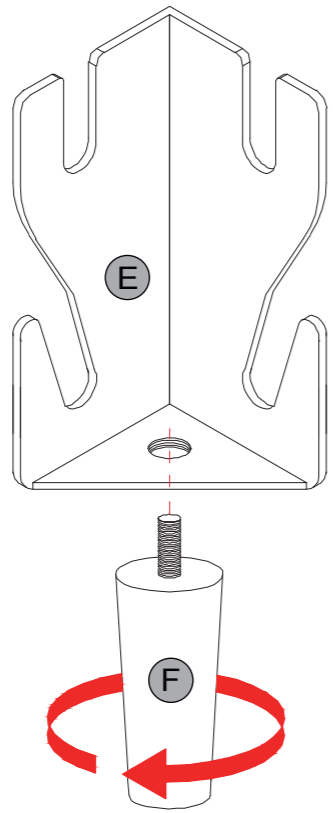

We control manufacturing and distribution ourselves, ensure the quality.

Item Description: Bed Frame
 Dimension: TWIN:106*195*116cm
FULL:144*195*116cm
QUEEN:159.5*207*116cm

Step 10

L-1 x 2 Cx2 Ix1

Unscrew the original screw

Tighten the original screw

Components

1		1	6		1	11		1
	TWIN:100*55*7.2cm			TWIN:97.9*8*2.5cm			TWIN:95*5.2*1.2cm	
	FULL:138*55*7.2cm			FULL:97.9*8*2.5cm			FULL:133*5.2*1.2cm	
	QUEEN:153*55*7.2cm		QUEEN:103.7*8*2.5cm		QUEEN:148.5*5.2*1.2cm			
2		1	7		2	12		1
	TWIN:100*15.2*2.5cm			TWIN:34.6*7.5*4.3cm			TWIN:95*5.2*1.2cm	
	FULL:138*15.2*2.5cm			FULL:34.6*7.5*4.3cm			FULL:133*5.2*1.2cm	
	QUEEN:153.5*15.2*2.5cm		QUEEN:34.6*7.5*4.3cm		QUEEN:148.5*5.2*1.2cm			
3		4	8		3	13		1
	TWIN:95.3*15.2*4.5cm			TWIN:32.4*3.1*2.5cm			TWIN:115*15*2.5cm	
	FULL:95.3*15.2*4.5cm			FULL:32.4*3.1*2.5cm			FULL:115*15*2.5cm	
	QUEEN:100.8*15.2*4.5cm		QUEEN:32.4*3.1*2.5cm		QUEEN:115*15*2.5cm			
4		2	9		1	14		1
	TWIN:83*7*2.5cm			TWIN:32.4*8*3.1cm			TWIN:115*15*2.5cm	
	FULL:83*7*2.5cm			FULL:32.4*8*3.1cm			FULL:115*15*2.5cm	
	QUEEN:83*7*2.5cm		QUEEN:32.4*8*3.1cm		QUEEN:115*15*2.5cm			
5		1	10		1			
	TWIN:84.5*2.5*2.5cm			TWIN:95*2.4*1.2cm				
	FULL:84.5*2.5*2.5cm			FULL:133*2.4*1.2cm				
	QUEEN:90.5*2.5*2.5cm		QUEEN:148.5*2.4*1.2cm					

A	 Bolt M8 x 25	6	E	 Angle iron	2	J	 Screw M4 x 25	2
A-1	 Preinstalled on components Bolt M8 x 25	4	F	 Foot	2	K	 Adapting piece	4
B	 Bolt M8 x 45	4	G	 Angle iron (Left)	1	L	 Bolt M8 x 18	4
C	 Bolt M8 x 45	5	H	 Angle iron (Right)	1	L-1	 Preinstalled on components Bolt M8 x 18	22
D	 Spacer	4	I	 Allen Key M5	1			

Step 1

NOTICE: Mind the directions of the groove while installation.

Step 9

Step 7

E×2 F×2

×2

Step 8

L-1 × 8 I × 1