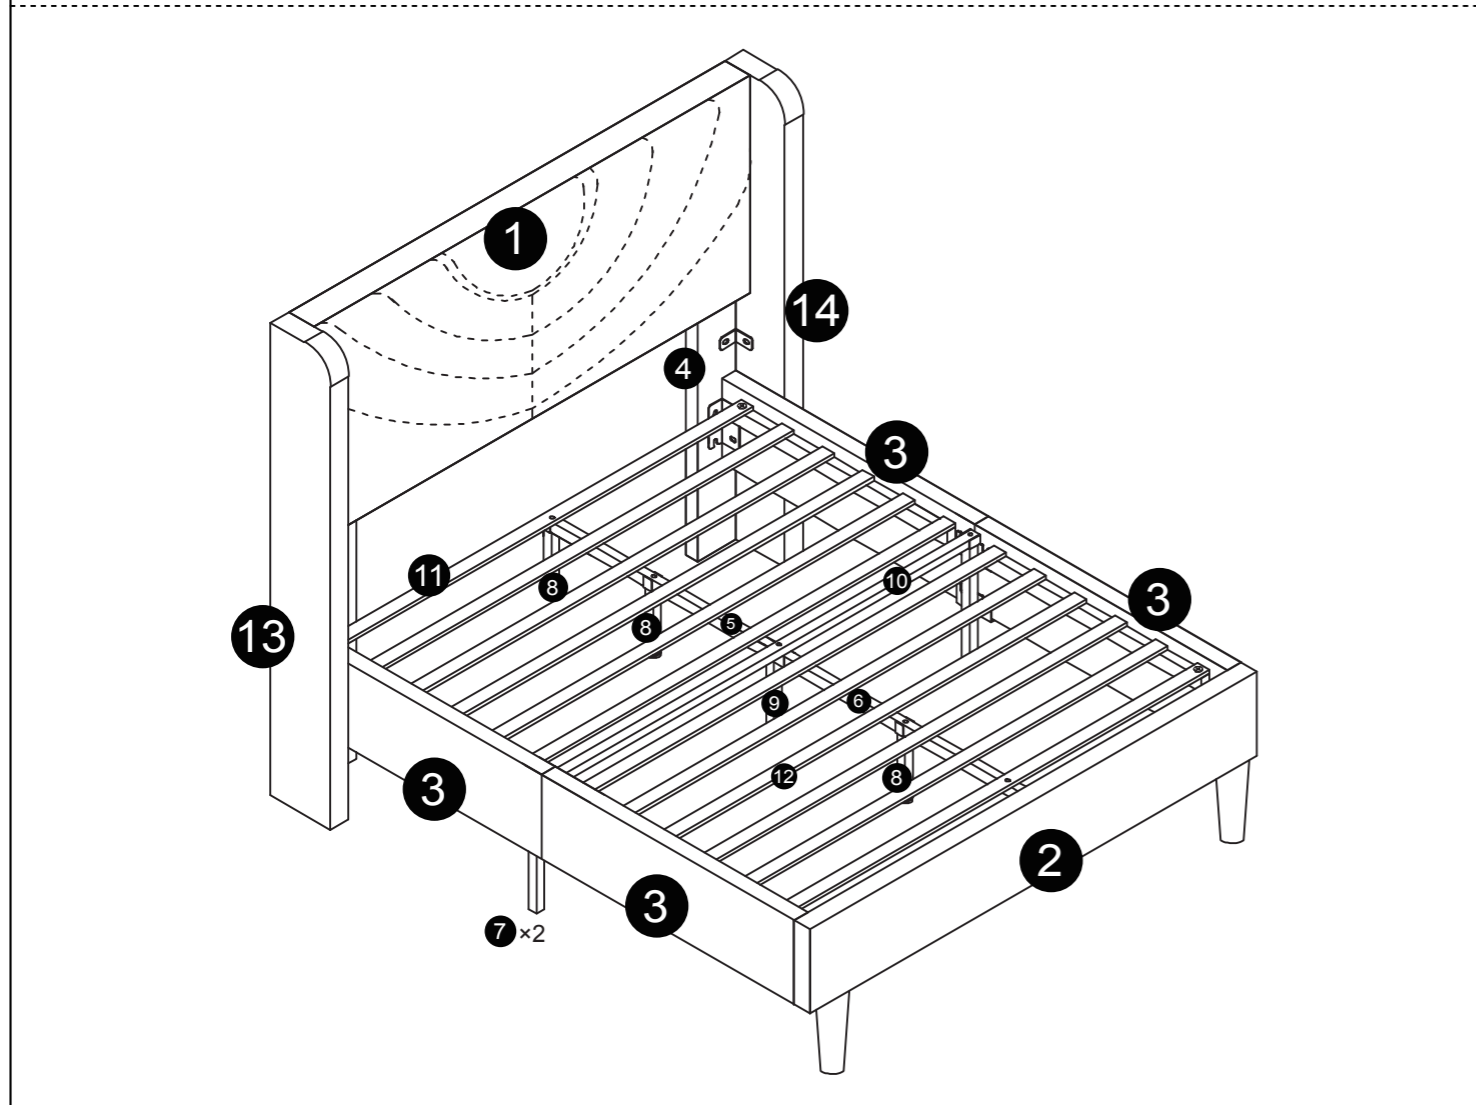

Bed Frame

Dimension: TWIN:106*195*116cm
FULL:144*195*116cm
QUEEN:159.5*207*116cm

Tips!

Check all the components & screws before assembly. **Do not install in case part is missing, contact us to get.** Send email with your question. We will resend within 24 hours.

We control manufacturing and distribution ourselves, ensure the quality.

Item Description: Bed Frame
 Dimension: TWIN:106*195*116cm
FULL:144*195*116cm
QUEEN:159.5*207*116cm

Step 10

L-1 x 2 Cx2 Ix1

Unscrew the original screw

Tighten the original screw

Components

1		1	6		1	11		1
	TWIN:100*55*7.2cm			TWIN:97.9*8*2.5cm			TWIN:95*5.2*1.2cm	
	FULL:138*55*7.2cm			FULL:97.9*8*2.5cm			FULL:133*5.2*1.2cm	
	QUEEN:153*55*7.2cm		QUEEN:103.7*8*2.5cm		QUEEN:148.5*5.2*1.2cm			
2		1	7		2	12		1
	TWIN:100*15.2*2.5cm			TWIN:34.6*7.5*4.3cm			TWIN:95*5.2*1.2cm	
	FULL:138*15.2*2.5cm			FULL:34.6*7.5*4.3cm			FULL:133*5.2*1.2cm	
	QUEEN:153.5*15.2*2.5cm		QUEEN:34.6*7.5*4.3cm		QUEEN:148.5*5.2*1.2cm			
3		4	8		3	13		1
	TWIN:95.3*15.2*4.5cm			TWIN:32.4*3.1*2.5cm			TWIN:115*15*2.5cm	
	FULL:95.3*15.2*4.5cm			FULL:32.4*3.1*2.5cm			FULL:115*15*2.5cm	
	QUEEN:100.8*15.2*4.5cm		QUEEN:32.4*3.1*2.5cm		QUEEN:115*15*2.5cm			
4		2	9		1	14		1
	TWIN:83*7*2.5cm			TWIN:32.4*8*3.1cm			TWIN:115*15*2.5cm	
	FULL:83*7*2.5cm			FULL:32.4*8*3.1cm			FULL:115*15*2.5cm	
	QUEEN:83*7*2.5cm		QUEEN:32.4*8*3.1cm		QUEEN:115*15*2.5cm			
5		1	10		1			
	TWIN:84.5*2.5*2.5cm			TWIN:95*2.4*1.2cm				
	FULL:84.5*2.5*2.5cm			FULL:133*2.4*1.2cm				
	QUEEN:90.5*2.5*2.5cm		QUEEN:148.5*2.4*1.2cm					