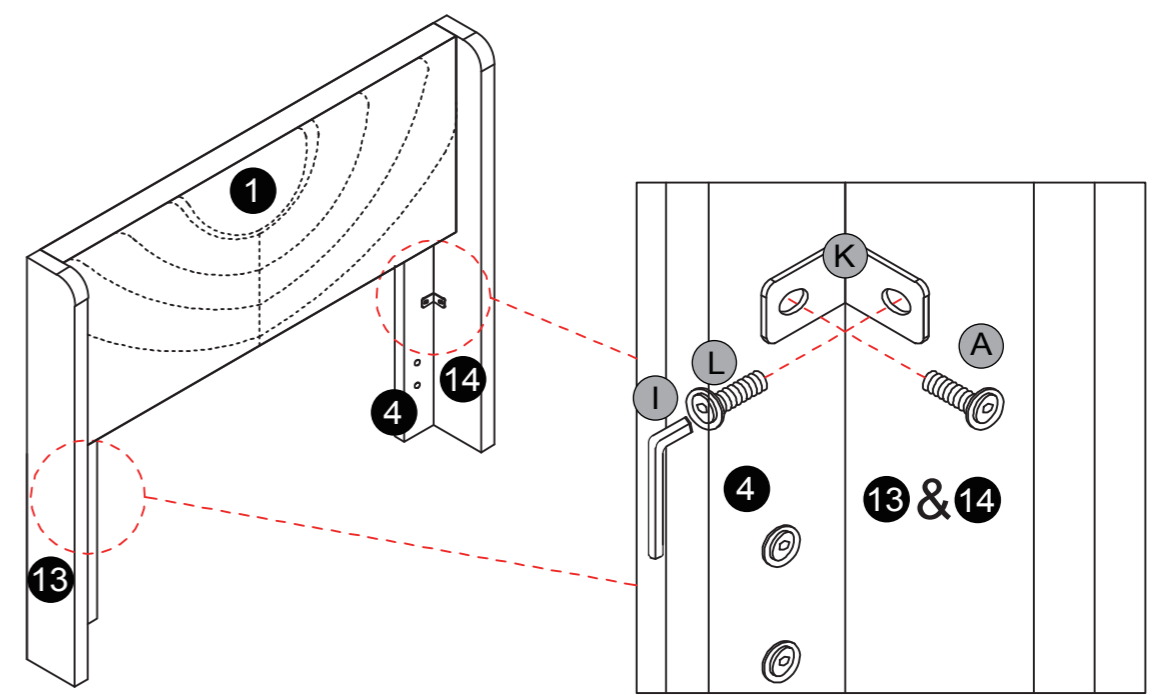

We control manufacturing and distribution ourselves, ensure the quality.

Item Description: Bed Frame
 Dimension: TWIN:106*195*116cm
FULL:144*195*116cm
QUEEN:159.5*207*116cm

Step 10

L-1 x 2 Cx2 Ix1

Unscrew the original screw

Step 1

NOTICE: Mind the directions of the groove while installation.

Step 9

Step 7

E×2 F×2

×2

Step 8

L-1 × 8 I × 1

Tips:
Loose the Preinstalled
4 Screws for leg
Installation, and Then
Tighten Them Again.

Step 2

A×2 L×2 K×2 I×1

Step 3

A×2 L×2 K×2 I×1

Step 4

L-1 x 4 Gx1 Hx1 Ix1

Step 5

L-1 x 8 7x2 Ix1

Step 6

A-1 x 4 Ix1