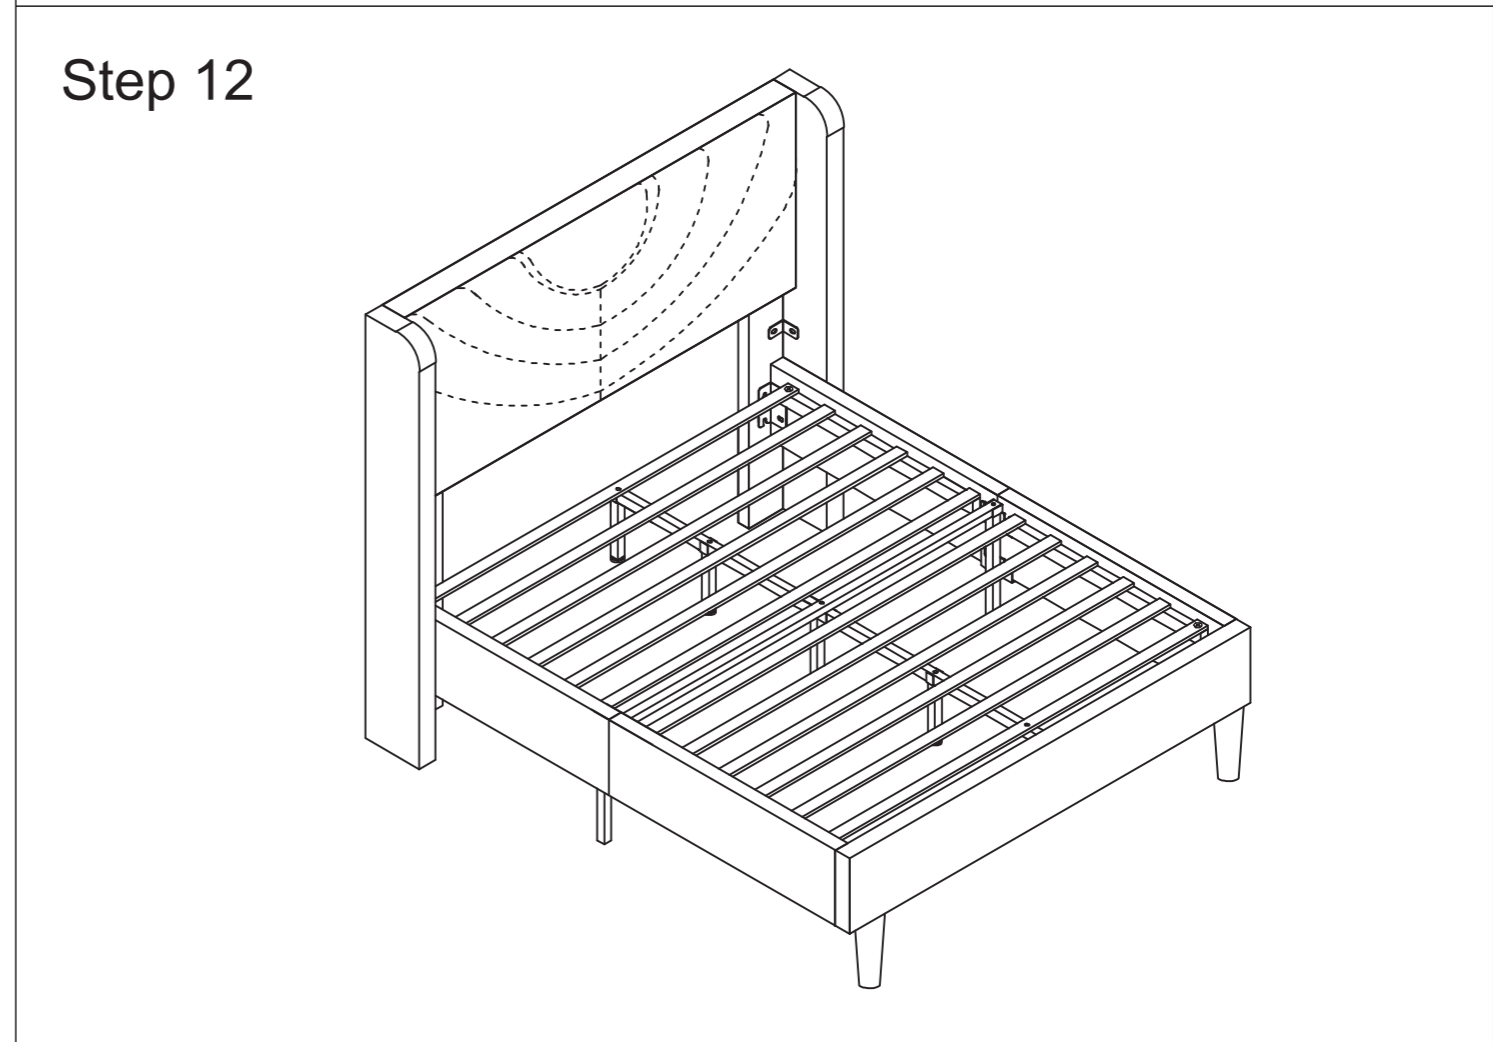

Bed Frame

Dimension: TWIN:106*195*116cm
FULL:144*195*116cm
QUEEN:159.5*207*116cm

Tips!

Check all the components & screws before assembly. **Do not install in case part is missing, contact us to get.** Send email with your question. We will resend within 24 hours.

We control manufacturing and distribution ourselves, ensure the quality.

Item Description: Bed Frame
 Dimension: TWIN:106*195*116cm
FULL:144*195*116cm
QUEEN:159.5*207*116cm

Step 10

L-1 x 2 Cx2 Ix1

Unscrew the original screw

Tighten the original screw

Components

1		1	6		1	11		1
	TWIN:100*55*7.2cm			TWIN:97.9*8*2.5cm			TWIN:95*5.2*1.2cm	
	FULL:138*55*7.2cm			FULL:97.9*8*2.5cm			FULL:133*5.2*1.2cm	
	QUEEN:153*55*7.2cm		QUEEN:103.7*8*2.5cm		QUEEN:148.5*5.2*1.2cm			
2		1	7		2	12		1
	TWIN:100*15.2*2.5cm			TWIN:34.6*7.5*4.3cm			TWIN:95*5.2*1.2cm	
	FULL:138*15.2*2.5cm			FULL:34.6*7.5*4.3cm			FULL:133*5.2*1.2cm	
	QUEEN:153.5*15.2*2.5cm		QUEEN:34.6*7.5*4.3cm		QUEEN:148.5*5.2*1.2cm			
3		4	8		3	13		1
	TWIN:95.3*15.2*4.5cm			TWIN:32.4*3.1*2.5cm			TWIN:115*15*2.5cm	
	FULL:95.3*15.2*4.5cm			FULL:32.4*3.1*2.5cm			FULL:115*15*2.5cm	
	QUEEN:100.8*15.2*4.5cm		QUEEN:32.4*3.1*2.5cm		QUEEN:115*15*2.5cm			
4		2	9		1	14		1
	TWIN:83*7*2.5cm			TWIN:32.4*8*3.1cm			TWIN:115*15*2.5cm	
	FULL:83*7*2.5cm			FULL:32.4*8*3.1cm			FULL:115*15*2.5cm	
	QUEEN:83*7*2.5cm		QUEEN:32.4*8*3.1cm		QUEEN:115*15*2.5cm			
5		1	10		1			
	TWIN:84.5*2.5*2.5cm			TWIN:95*2.4*1.2cm				
	FULL:84.5*2.5*2.5cm			FULL:133*2.4*1.2cm				
	QUEEN:90.5*2.5*2.5cm		QUEEN:148.5*2.4*1.2cm					