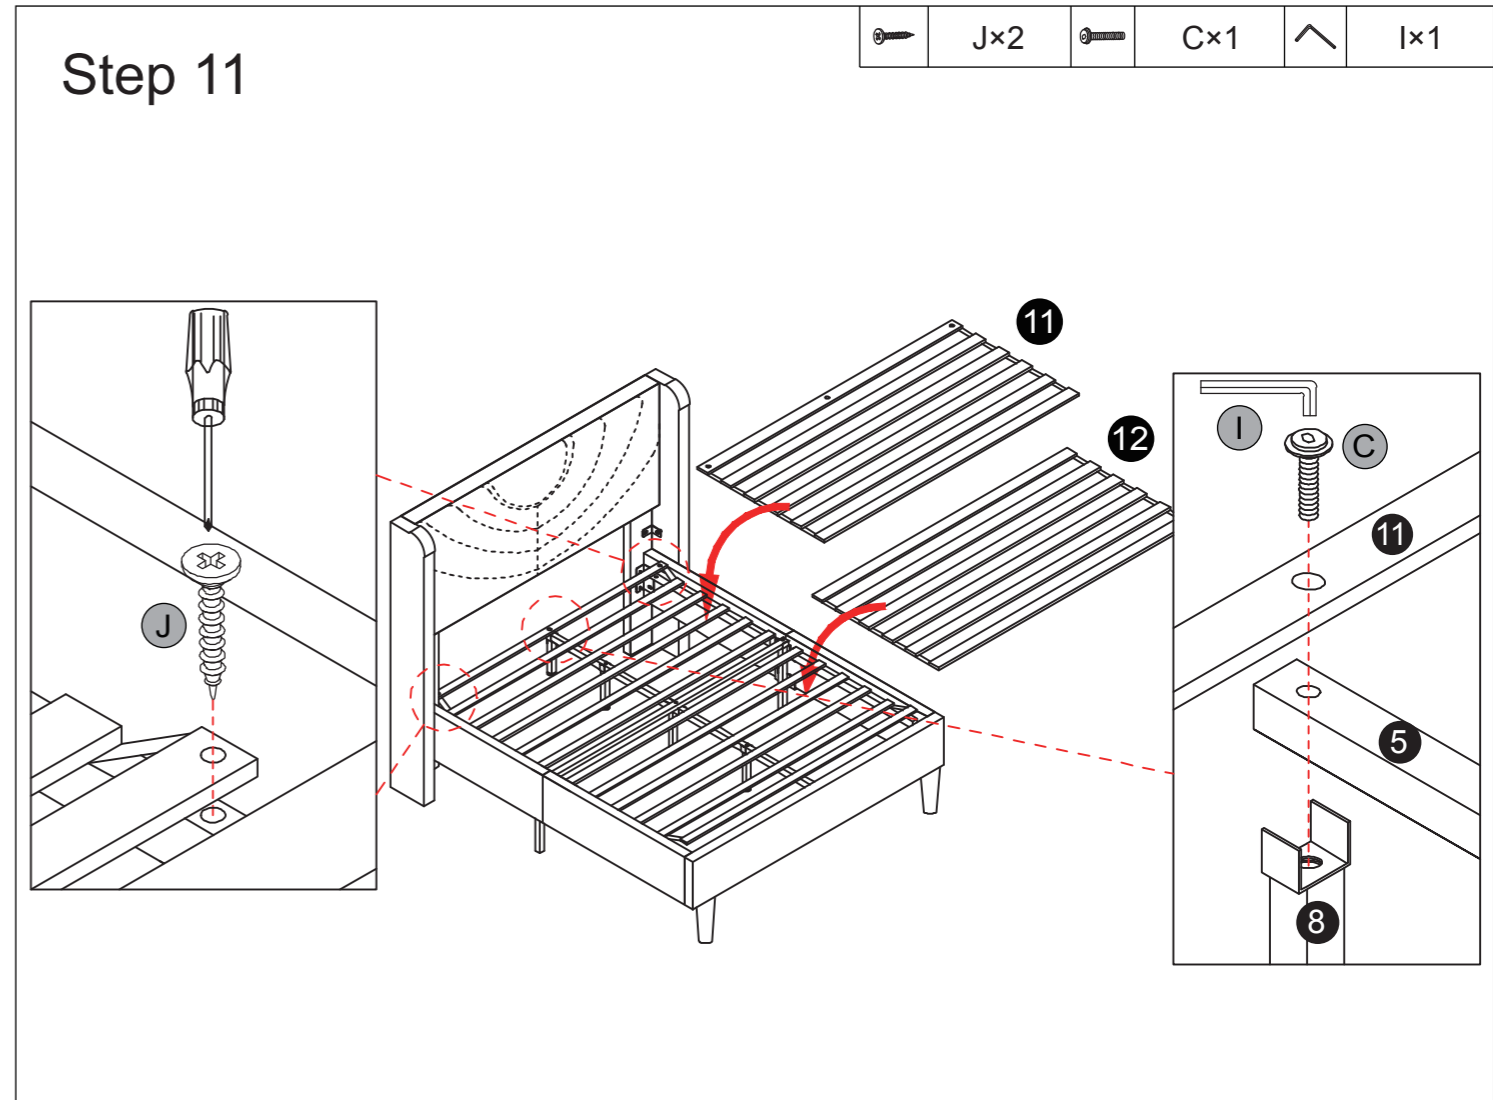

We control manufacturing and distribution ourselves, ensure the quality.

Item Description: Bed Frame
 Dimension: TWIN:106*195*116cm
FULL:144*195*116cm
QUEEN:159.5*207*116cm

Step 10

L-1 x 2 Cx2 Ix1

Unscrew the original screw

Tighten the original screw

Components

1		1	6		1	11		1
	TWIN:100*55*7.2cm			TWIN:97.9*8*2.5cm			TWIN:95*5.2*1.2cm	
	FULL:138*55*7.2cm			FULL:97.9*8*2.5cm			FULL:133*5.2*1.2cm	
	QUEEN:153*55*7.2cm		QUEEN:103.7*8*2.5cm		QUEEN:148.5*5.2*1.2cm			
2		1	7		2	12		1
	TWIN:100*15.2*2.5cm			TWIN:34.6*7.5*4.3cm			TWIN:95*5.2*1.2cm	
	FULL:138*15.2*2.5cm			FULL:34.6*7.5*4.3cm			FULL:133*5.2*1.2cm	
	QUEEN:153.5*15.2*2.5cm		QUEEN:34.6*7.5*4.3cm		QUEEN:148.5*5.2*1.2cm			
3		4	8		3	13		1
	TWIN:95.3*15.2*4.5cm			TWIN:32.4*3.1*2.5cm			TWIN:115*15*2.5cm	
	FULL:95.3*15.2*4.5cm			FULL:32.4*3.1*2.5cm			FULL:115*15*2.5cm	
	QUEEN:100.8*15.2*4.5cm		QUEEN:32.4*3.1*2.5cm		QUEEN:115*15*2.5cm			
4		2	9		1	14		1
	TWIN:83*7*2.5cm			TWIN:32.4*8*3.1cm			TWIN:115*15*2.5cm	
	FULL:83*7*2.5cm			FULL:32.4*8*3.1cm			FULL:115*15*2.5cm	
	QUEEN:83*7*2.5cm		QUEEN:32.4*8*3.1cm		QUEEN:115*15*2.5cm			
5		1	10		1			
	TWIN:84.5*2.5*2.5cm			TWIN:95*2.4*1.2cm				
	FULL:84.5*2.5*2.5cm			FULL:133*2.4*1.2cm				
	QUEEN:90.5*2.5*2.5cm		QUEEN:148.5*2.4*1.2cm					