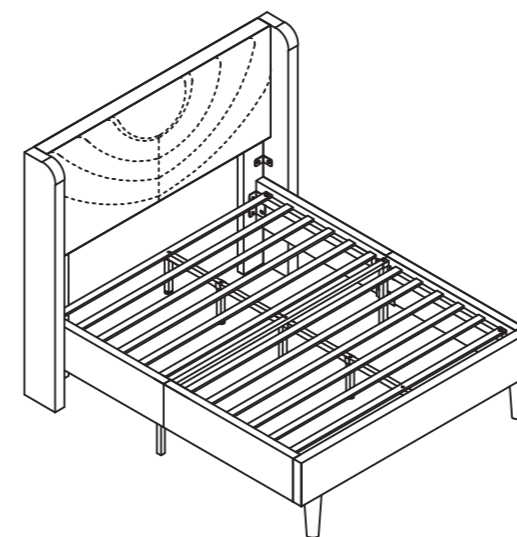

Bed Frame

Dimension: TWIN:106*195*116cm
FULL:144*195*116cm
QUEEN:159.5*207*116cm

Tips!

Check all the components & screws before assembly. **Do not install in case part is missing, contact us to get.** Send email with your question. We will resend within 24 hours.

We control manufacturing and distribution ourselves, ensure the quality.

Item Description: Bed Frame
 Dimension: TWIN:106*195*116cm
FULL:144*195*116cm
QUEEN:159.5*207*116cm

Step 10

L-1 x 2 Cx2 Ix1

Unscrew the original screw

Tighten the original screw

Components

1		1	6		1	11		1
	TWIN:100*55*7.2cm			TWIN:97.9*8*2.5cm			TWIN:95*5.2*1.2cm	
	FULL:138*55*7.2cm			FULL:97.9*8*2.5cm			FULL:133*5.2*1.2cm	
	QUEEN:153*55*7.2cm		QUEEN:103.7*8*2.5cm		QUEEN:148.5*5.2*1.2cm			
2		1	7		2	12		1
	TWIN:100*15.2*2.5cm			TWIN:34.6*7.5*4.3cm			TWIN:95*5.2*1.2cm	
	FULL:138*15.2*2.5cm			FULL:34.6*7.5*4.3cm			FULL:133*5.2*1.2cm	
	QUEEN:153.5*15.2*2.5cm		QUEEN:34.6*7.5*4.3cm		QUEEN:148.5*5.2*1.2cm			
3		4	8		3	13		1
	TWIN:95.3*15.2*4.5cm			TWIN:32.4*3.1*2.5cm			TWIN:115*15*2.5cm	
	FULL:95.3*15.2*4.5cm			FULL:32.4*3.1*2.5cm			FULL:115*15*2.5cm	
	QUEEN:100.8*15.2*4.5cm		QUEEN:32.4*3.1*2.5cm		QUEEN:115*15*2.5cm			
4		2	9		1	14		1
	TWIN:83*7*2.5cm			TWIN:32.4*8*3.1cm			TWIN:115*15*2.5cm	
	FULL:83*7*2.5cm			FULL:32.4*8*3.1cm			FULL:115*15*2.5cm	
	QUEEN:83*7*2.5cm		QUEEN:32.4*8*3.1cm		QUEEN:115*15*2.5cm			
5		1	10		1			
	TWIN:84.5*2.5*2.5cm			TWIN:95*2.4*1.2cm				
	FULL:84.5*2.5*2.5cm			FULL:133*2.4*1.2cm				
	QUEEN:90.5*2.5*2.5cm		QUEEN:148.5*2.4*1.2cm					