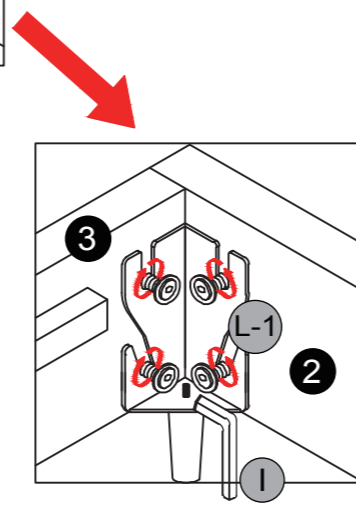

We control manufacturing and distribution ourselves, ensure the quality.

Item Description: Bed Frame
 Dimension: TWIN:106*195*116cm
FULL:144*195*116cm
QUEEN:159.5*207*116cm

Step 10

L-1 x 2 Cx2 Ix1

Unscrew the original screw

A	 Bolt M8 x 25	6	E	 Angle iron	2	J	 Screw M4 x 25	2
A-1	 Preinstalled on components Bolt M8 x 25	4	F	 Foot	2	K	 Adapting piece	4
B	 Bolt M8 x 45	4	G	 Angle iron (Left)	1	L	 Bolt M8 x 18	4
C	 Bolt M8 x 45	5	H	 Angle iron (Right)	1	L-1	 Preinstalled on components Bolt M8 x 18	22
D	 Spacer	4	I	 Allen Key M5	1			

Step 1

NOTICE: Mind the directions of the groove while installation.

Step 9

Step 7

E×2 F×2

×2

Step 8

L-1 × 8 I × 1

Tips:
Loose the Preinstalled
4 Screws for leg
Installation, and Then
Tighten Them Again.

Step 2

A×2 L×2 K×2 I×1

Step 3

A×2 L×2 K×2 I×1

Step 4

L-1 x 4 Gx1 Hx1 Ix1

Step 5