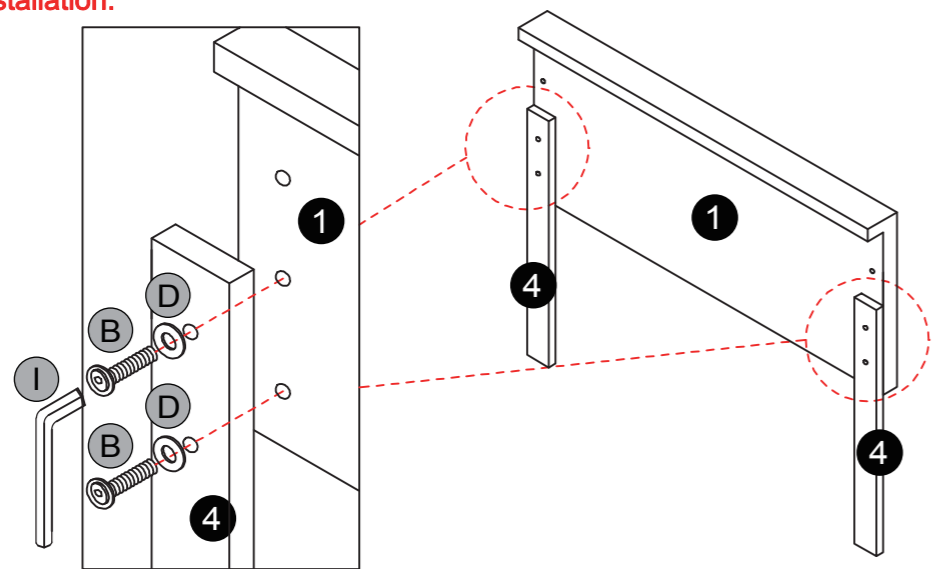

We control manufacturing and distribution ourselves, ensure the quality.

Item Description: Bed Frame
 Dimension: TWIN:106*195*116cm
FULL:144*195*116cm
QUEEN:159.5*207*116cm

Step 10

L-1 x 2 Cx2 Ix1

Unscrew the original screw

Tighten the original screw

Components

1		1	6		1	11		1
	TWIN:100*55*7.2cm			TWIN:97.9*8*2.5cm			TWIN:95*5.2*1.2cm	
	FULL:138*55*7.2cm			FULL:97.9*8*2.5cm			FULL:133*5.2*1.2cm	
	QUEEN:153*55*7.2cm		QUEEN:103.7*8*2.5cm		QUEEN:148.5*5.2*1.2cm			
2		1	7		2	12		1
	TWIN:100*15.2*2.5cm			TWIN:34.6*7.5*4.3cm			TWIN:95*5.2*1.2cm	
	FULL:138*15.2*2.5cm			FULL:34.6*7.5*4.3cm			FULL:133*5.2*1.2cm	
	QUEEN:153.5*15.2*2.5cm		QUEEN:34.6*7.5*4.3cm		QUEEN:148.5*5.2*1.2cm			
3		4	8		3	13		1
	TWIN:95.3*15.2*4.5cm			TWIN:32.4*3.1*2.5cm			TWIN:115*15*2.5cm	
	FULL:95.3*15.2*4.5cm			FULL:32.4*3.1*2.5cm			FULL:115*15*2.5cm	
	QUEEN:100.8*15.2*4.5cm		QUEEN:32.4*3.1*2.5cm		QUEEN:115*15*2.5cm			
4		2	9		1	14		1
	TWIN:83*7*2.5cm			TWIN:32.4*8*3.1cm			TWIN:115*15*2.5cm	
	FULL:83*7*2.5cm			FULL:32.4*8*3.1cm			FULL:115*15*2.5cm	
	QUEEN:83*7*2.5cm		QUEEN:32.4*8*3.1cm		QUEEN:115*15*2.5cm			
5		1	10		1			
	TWIN:84.5*2.5*2.5cm			TWIN:95*2.4*1.2cm				
	FULL:84.5*2.5*2.5cm			FULL:133*2.4*1.2cm				
	QUEEN:90.5*2.5*2.5cm		QUEEN:148.5*2.4*1.2cm					

A	 Bolt M8 x 25	6	E	 Angle iron	2	J	 Screw M4 x 25	2
A-1	 Preinstalled on components Bolt M8 x 25	4	F	 Foot	2	K	 Adapting piece	4
B	 Bolt M8 x 45	4	G	 Angle iron (Left)	1	L	 Bolt M8 x 18	4
C	 Bolt M8 x 45	5	H	 Angle iron (Right)	1	L-1	 Preinstalled on components Bolt M8 x 18	22
D	 Spacer	4	I	 Allen Key M5	1			

Step 1

NOTICE: Mind the directions of the groove while installation.

Step 9

Step 7

E×2 F×2

×2

Step 8

L-1 × 8 I × 1