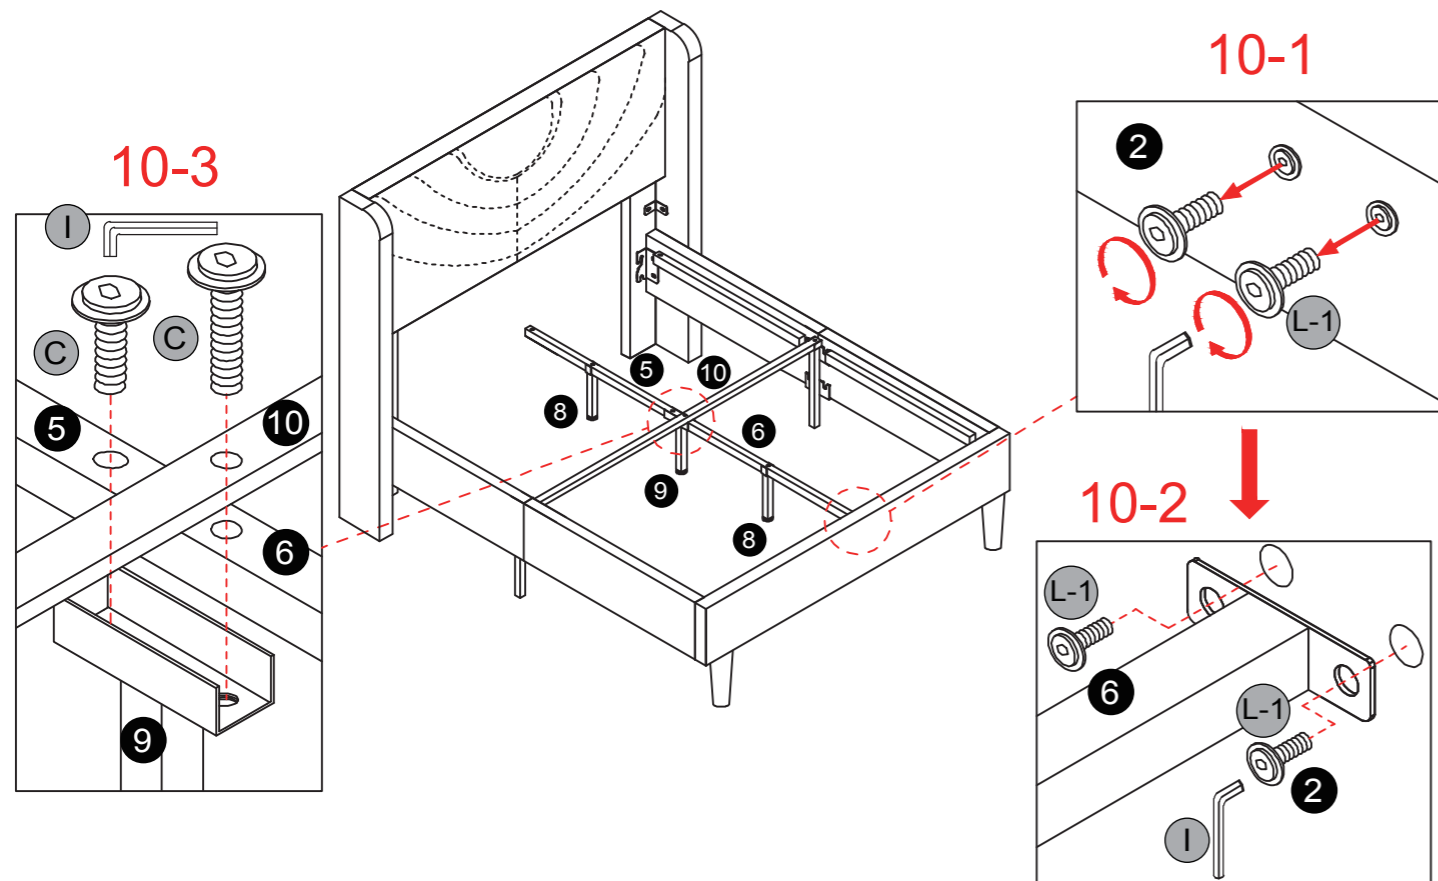

We control manufacturing and distribution ourselves, ensure the quality.

Item Description: Bed Frame
 Dimension: TWIN:106*195*116cm
FULL:144*195*116cm
QUEEN:159.5*207*116cm

Step 10

L-1 x 2 Cx2 Ix1

Unscrew the original screw

Tighten the original screw

Components

1		1	6		1	11		1
	TWIN:100*55*7.2cm			TWIN:97.9*8*2.5cm			TWIN:95*5.2*1.2cm	
	FULL:138*55*7.2cm			FULL:97.9*8*2.5cm			FULL:133*5.2*1.2cm	
	QUEEN:153*55*7.2cm		QUEEN:103.7*8*2.5cm		QUEEN:148.5*5.2*1.2cm			
2		1	7		2	12		1
	TWIN:100*15.2*2.5cm			TWIN:34.6*7.5*4.3cm			TWIN:95*5.2*1.2cm	
	FULL:138*15.2*2.5cm			FULL:34.6*7.5*4.3cm			FULL:133*5.2*1.2cm	
	QUEEN:153.5*15.2*2.5cm		QUEEN:34.6*7.5*4.3cm		QUEEN:148.5*5.2*1.2cm			
3		4	8		3	13		1
	TWIN:95.3*15.2*4.5cm			TWIN:32.4*3.1*2.5cm			TWIN:115*15*2.5cm	
	FULL:95.3*15.2*4.5cm			FULL:32.4*3.1*2.5cm			FULL:115*15*2.5cm	
	QUEEN:100.8*15.2*4.5cm		QUEEN:32.4*3.1*2.5cm		QUEEN:115*15*2.5cm			
4		2	9		1	14		1
	TWIN:83*7*2.5cm			TWIN:32.4*8*3.1cm			TWIN:115*15*2.5cm	
	FULL:83*7*2.5cm			FULL:32.4*8*3.1cm			FULL:115*15*2.5cm	
	QUEEN:83*7*2.5cm		QUEEN:32.4*8*3.1cm		QUEEN:115*15*2.5cm			
5		1	10		1			
	TWIN:84.5*2.5*2.5cm			TWIN:95*2.4*1.2cm				
	FULL:84.5*2.5*2.5cm			FULL:133*2.4*1.2cm				
	QUEEN:90.5*2.5*2.5cm		QUEEN:148.5*2.4*1.2cm					

A	 Bolt M8 x 25	6	E	 Angle iron	2	J	 Screw M4 x 25	2
A-1	 Preinstalled on components Bolt M8 x 25	4	F	 Foot	2	K	 Adapting piece	4
B	 Bolt M8 x 45	4	G	 Angle iron (Left)	1	L	 Bolt M8 x 18	4
C	 Bolt M8 x 45	5	H	 Angle iron (Right)	1	L-1	 Preinstalled on components Bolt M8 x 18	22
D	 Spacer	4	I	 Allen Key M5	1			