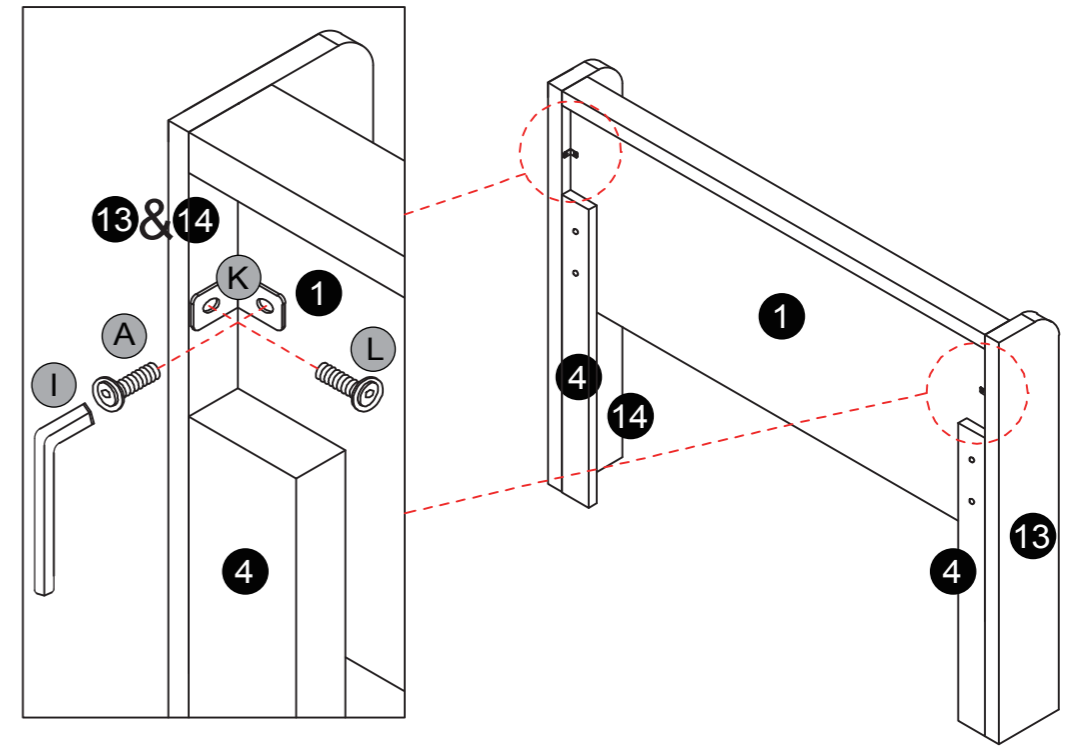

We control manufacturing and distribution ourselves, ensure the quality.

Item Description: Bed Frame
 Dimension: TWIN:106*195*116cm
FULL:144*195*116cm
QUEEN:159.5*207*116cm

Step 10

L-1 x 2 Cx2 Ix1

Unscrew the original screw

A	 Bolt M8 x 25	6	E	 Angle iron	2	J	 Screw M4 x 25	2
A-1	 Preinstalled on components Bolt M8 x 25	4	F	 Foot	2	K	 Adapting piece	4
B	 Bolt M8 x 45	4	G	 Angle iron (Left)	1	L	 Bolt M8 x 18	4
C	 Bolt M8 x 45	5	H	 Angle iron (Right)	1	L-1	 Preinstalled on components Bolt M8 x 18	22
D	 Spacer	4	I	 Allen Key M5	1			

Step 1

NOTICE: Mind the directions of the groove while installation.

Step 9

Step 7

E×2 F×2

×2

Step 8

L-1 × 8 I × 1

Tips:
Loose the Preinstalled
4 Screws for leg
Installation, and Then
Tighten Them Again.

Step 2

A×2 L×2 K×2 I×1

Step 3

A×2 L×2 K×2 I×1

Step 4

L-1 x 4 Gx1 Hx1 Ix1

Step 5